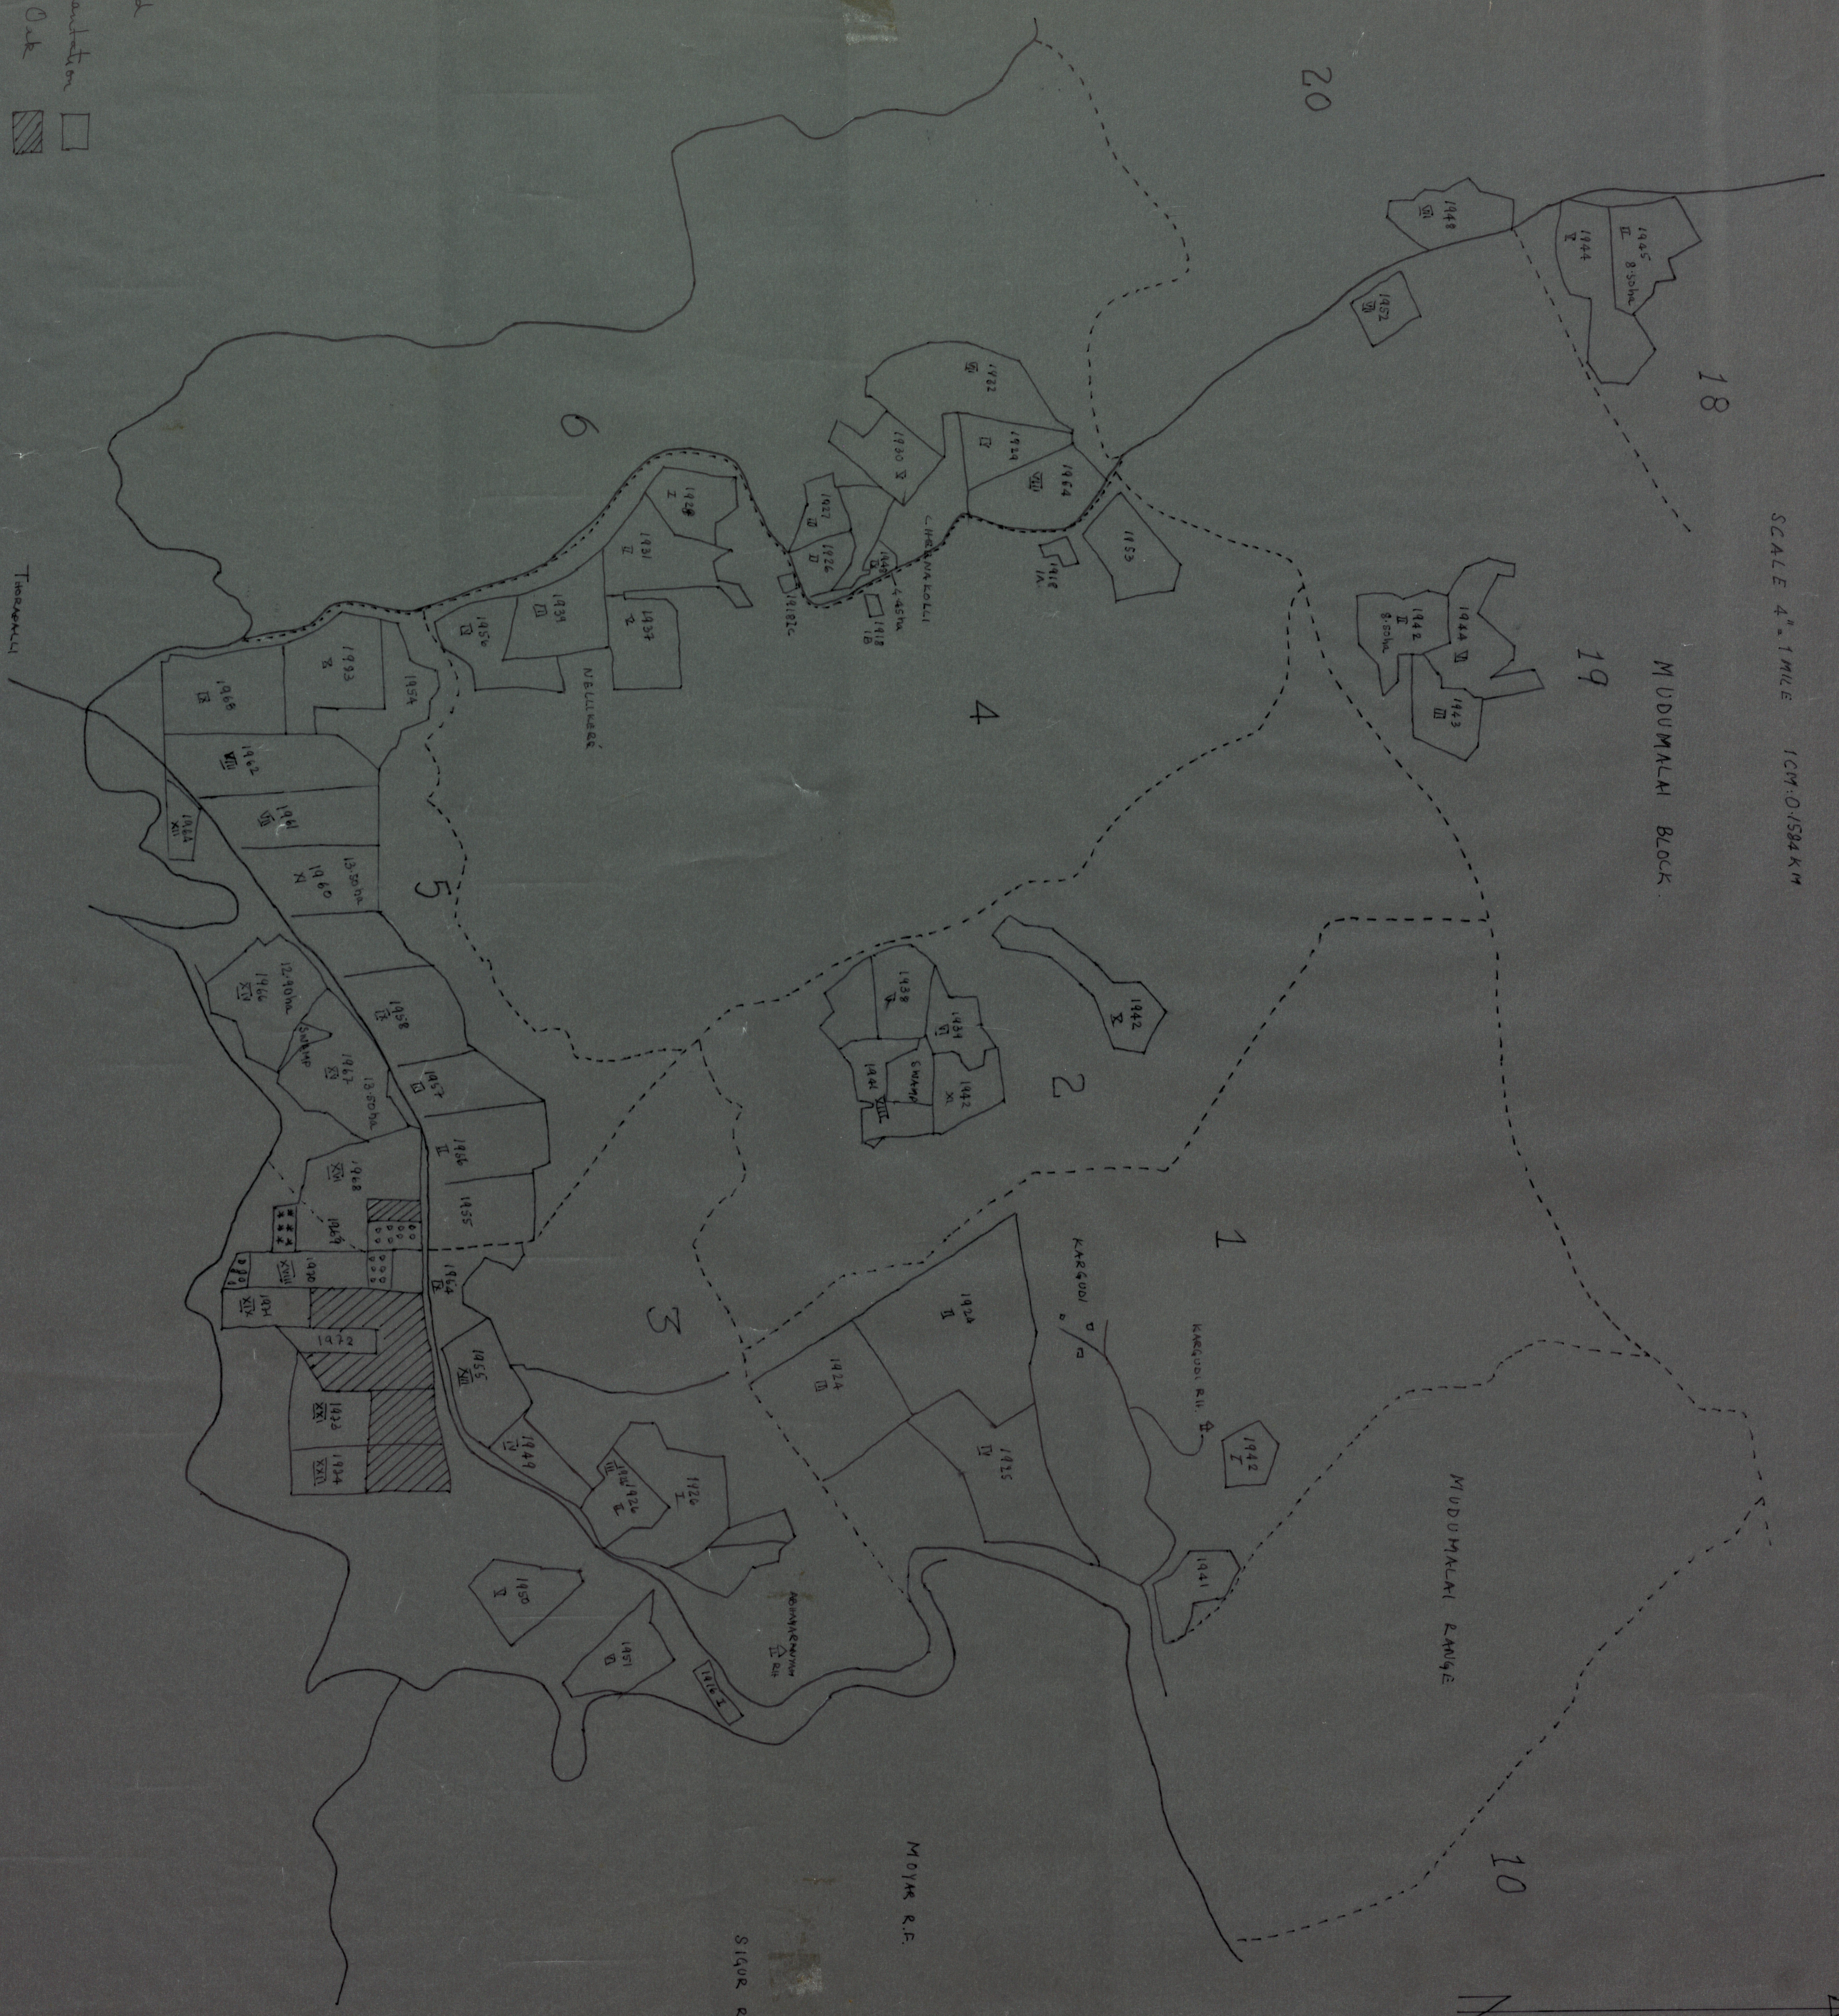

SCALE 4" = 1 MILE 1 CM = 0.1524 KM

MUDUMKALI BLOCK

MUDUMKALI RANGE

MOYAR R.F.

SIGUR RANGE

Legend

- Track plantation
- Shrub Oak
- Eucalyptus grounds
- E. Citrus drive
- Compartment boundary

Thosavelli