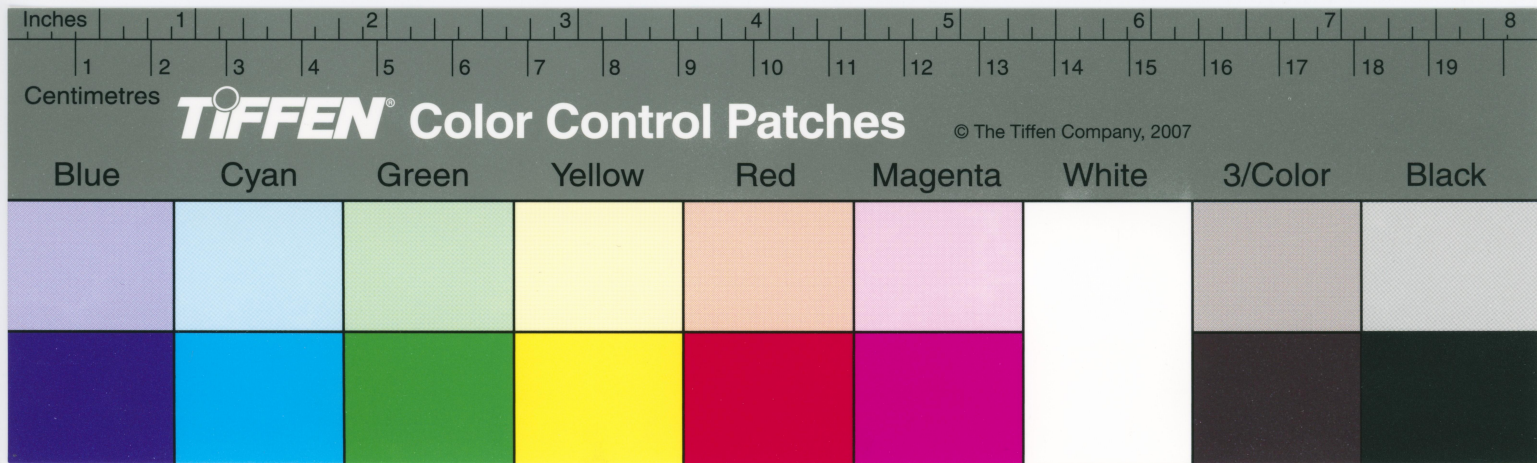

Red

Magenta

White

3/Color

Black

Centimetres

TIFFEN Color Control Patches

© The Tiffen Company, 2007

Blue Cyan Green Yellow Red Magenta White 3/Color Black

Centimetres

TIFFEN® Color Control Patches

© The Tiffen Company, 2007

Blue Cyan Green Yellow Red Magenta White 3/Color Black

21

CP Rajendran
Asalekumar
Kusale Rajendran