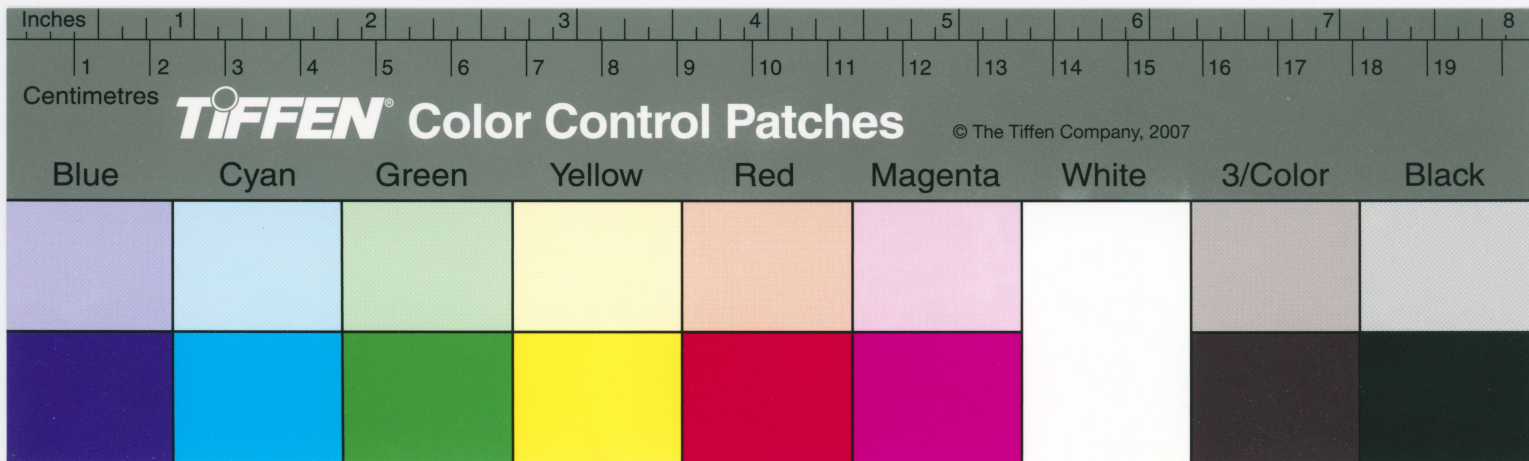

Centimetres

TIFFEN® Color Control Patches

© The Tiffen Company, 2007

Blue Cyan Green Yellow Red Magenta White 3/Color Black

Centimetres

TIFFEN® Color Control Patches

© The Tiffen Company, 2007

Blue Cyan Green Yellow Red Magenta White 3/Color Black

Centimetres

TIFFEN® Color Control Patches

© The Tiffen Company, 2007

Blue Cyan Green Yellow Red Magenta White 3/Color Black

TIFFEN Color Control Patches

© The Tiffen Company, 2007

Blue	Cyan	Green	Yellow	Red	Magenta	White	3/Color	Black

Centimetres

TIFFEN® Color Control Patches

© The Tiffen Company, 2007

Blue Cyan Green Yellow Red Magenta White 3/Color Black