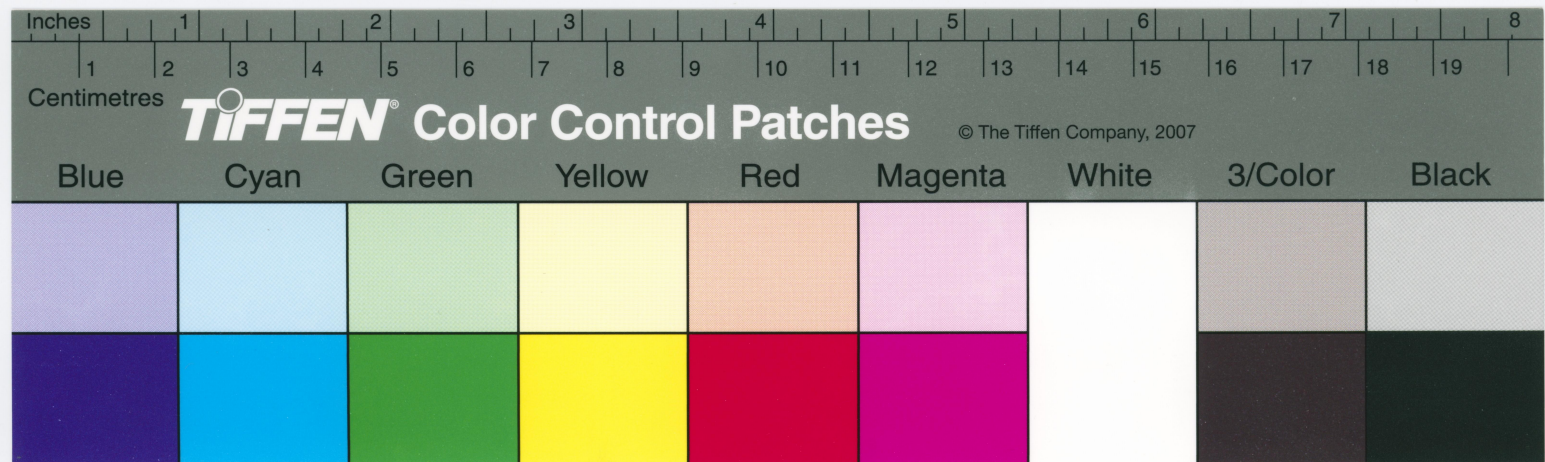

AUG 90

Charleston

TIFFEN Color Control Patches

© The Tiffen Company, 2007

Blue Cyan Green Yellow Red Magenta White 3/Color Black

Inches 1 2 3 4 5 6 7 8

Centimetres 1 2 3 4 5 6 7 8 9 10 11 12 13 14 15 16 17 18 19

TIFFEN Color Control Patches

© The Tiffen Company, 2007

Blue Cyan Green Yellow Red Magenta White 3/Color Black

TIFFEN Color Control Patches

© The Tiffen Company, 2007

Blue	Cyan	Green	Yellow	Red	Magenta	White	3/Color	Black