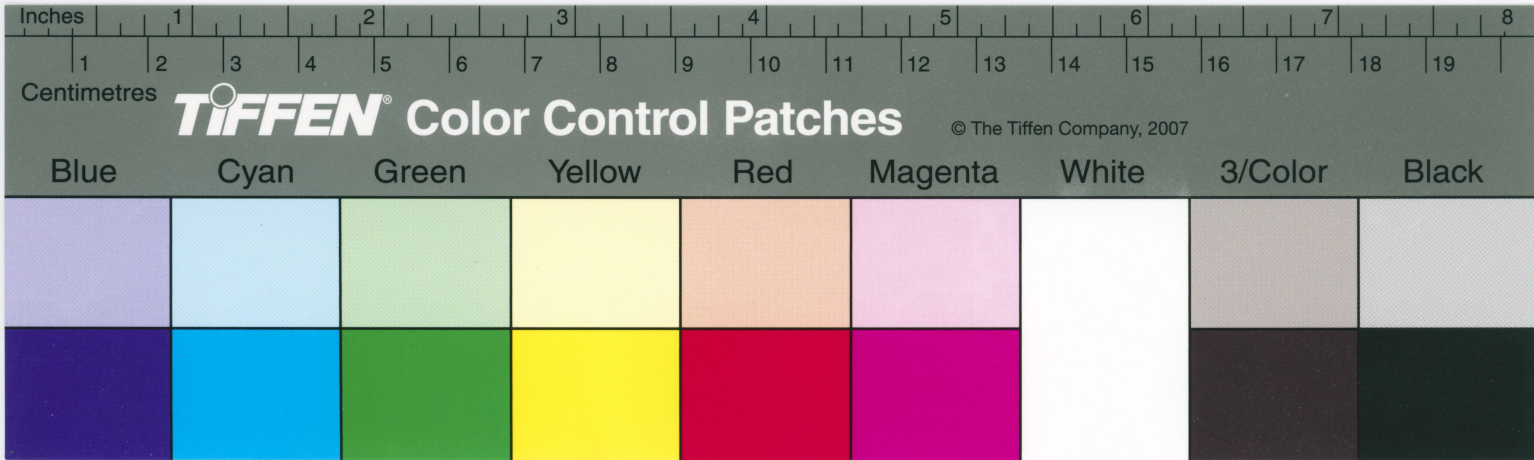

TIFFEN Color Control Patches

© The Tiffen Company, 2007

Blue	Cyan	Green	Yellow	Red	Magenta	White	3/Color	Black

TIFFEN Color Control Patches

© The Tiffen Company, 2007

Blue Cyan Green Yellow Red Magenta White 3/Color Black

Centimetres

TIFFEN® Color Control Patches

© The Tiffen Company, 2007

Blue Cyan Green Yellow Red Magenta White 3/Color Black

Centimetres

TIFFEN® Color Control Patches

© The Tiffen Company, 2007

Blue Cyan Green Yellow Red Magenta White 3/Color Black

Centimetres

TIFFEN® Color Control Patches

© The Tiffen Company, 2007

Blue Cyan Green Yellow Red Magenta White 3/Color Black

TIFFEN Color Control Patches

© The Tiffen Company, 2007

Blue	Cyan	Green	Yellow	Red	Magenta	White	3/Color	Black