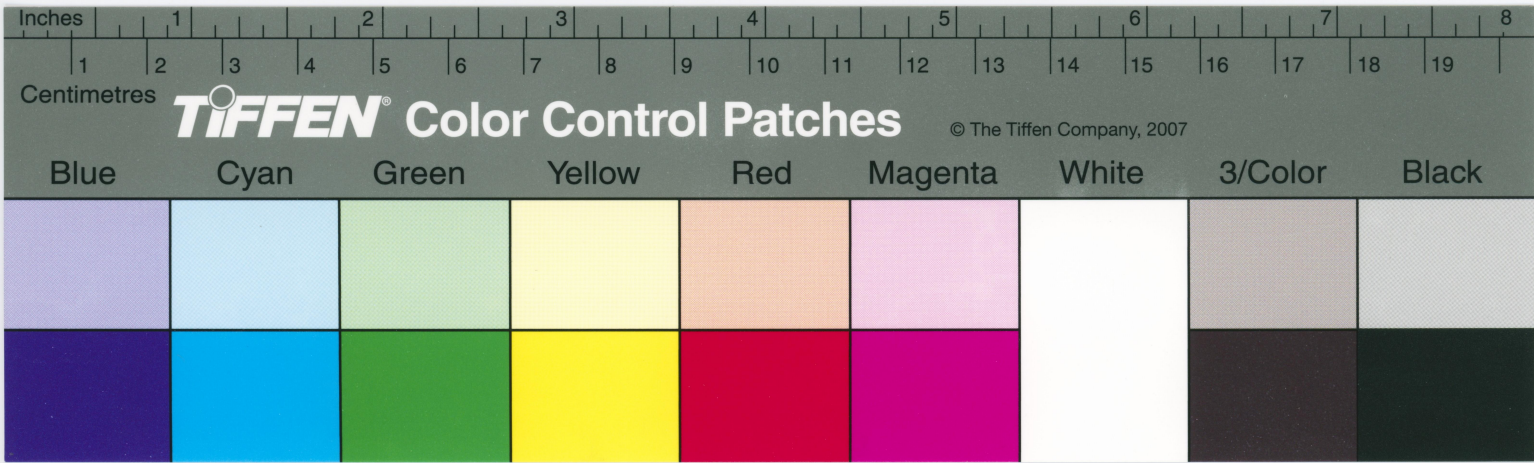

Centimetres

TIFFEN® Color Control Patches

© The Tiffen Company, 2007

Blue Cyan Green Yellow Red Magenta White 3/Color Black

Centimetres

TIFFEN® Color Control Patches

© The Tiffen Company, 2007

Blue Cyan Green Yellow Red Magenta White 3/Color Black

Centimetres

TIFFEN® Color Control Patches

© The Tiffen Company, 2007

Blue Cyan Green Yellow Red Magenta White 3/Color Black

TIFFEN Color Control Patches

© The Tiffen Company, 2007

Blue	Cyan	Green	Yellow	Red	Magenta	White	3/Color	Black

Centimetres

TIFFEN® Color Control Patches

© The Tiffen Company, 2007

Blue Cyan Green Yellow Red Magenta White 3/Color Black