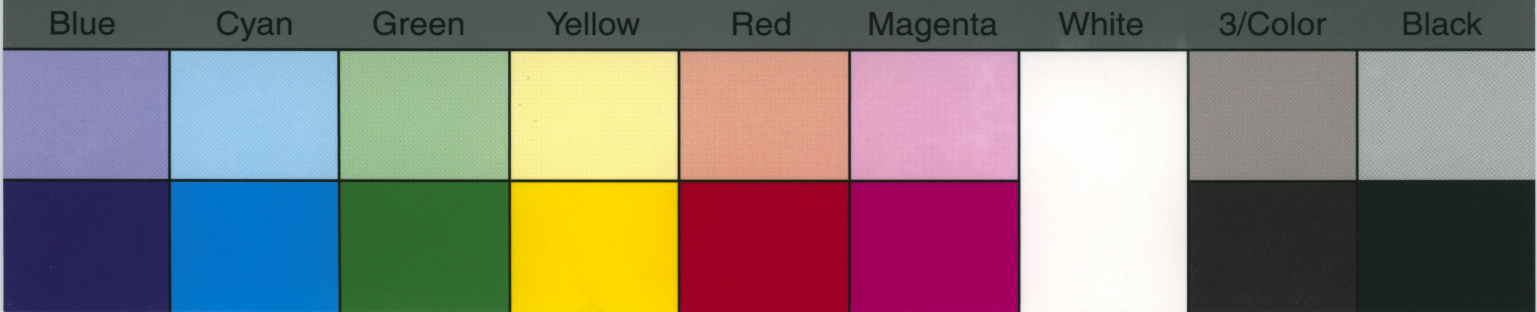

Port Blair Seminau, Before 1904

TIFFEN Color Control Patches

© The Tiffen Company, 2007

Centimetres **TIFFEN** Color Control Patches © The Tiffen Company, 2007

Inches 1 2 3 4 5 6 7 8

Centimetres 1 2 3 4 5 6 7 8 9 10 11 12 13 14 15 16 17 18 19

TIFFEN Color Control Patches

© The Tiffen Company, 2007

Blue Cyan Green Yellow Red Magenta White 3/Color Black