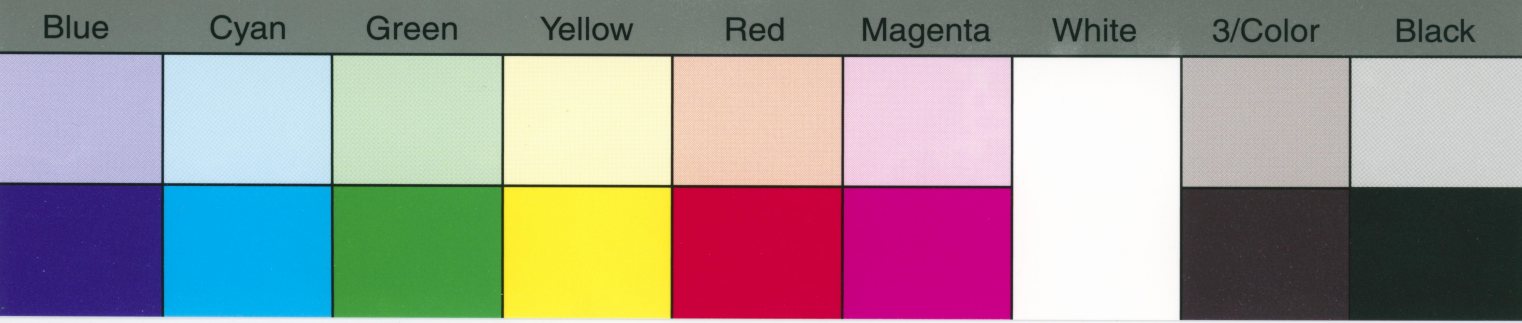

Port Blair Seminau, Before 1904

TIFFEN Color Control Patches

© The Tiffen Company, 2007

Centimetres **TIFFEN** Color Control Patches © The Tiffen Company, 2007

Inches 1 2 3 4 5 6 7 8

Centimetres 1 2 3 4 5 6 7 8 9 10 11 12 13 14 15 16 17 18 19

TIFFEN Color Control Patches

© The Tiffen Company, 2007

Blue Cyan Green Yellow Red Magenta White 3/Color Black