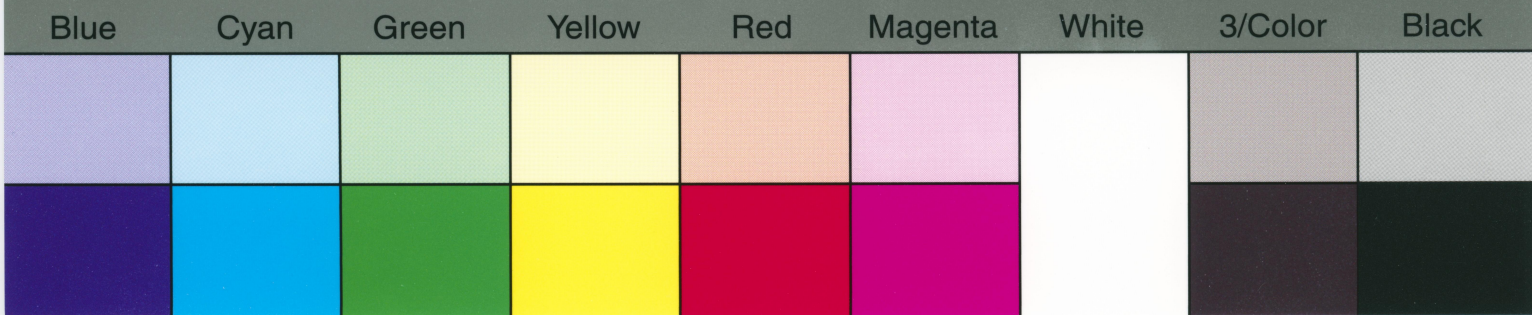

Red

Magenta

White

3/Color

Black

Centimetres

TIFFEN® Color Control Patches

© The Tiffen Company, 2007

Blue Cyan Green Yellow Red Magenta White 3/Color Black

Centimetres

TIFFEN Color Control Patches

© The Tiffen Company, 2007

Blue Cyan Green Yellow Red Magenta White 3/Color Black

Centimetres **TIFFEN** Color Control Patches © The Tiffen Company, 2007

Centimetres **TIFFEN** Color Control Patches © The Tiffen Company, 2007

Centimetres

TIFFEN Color Control Patches

© The Tiffen Company, 2007

Blue Cyan Green Yellow Red Magenta White 3/Color Black

TIFFEN Color Control Patches © The Tiffen Company, 2007