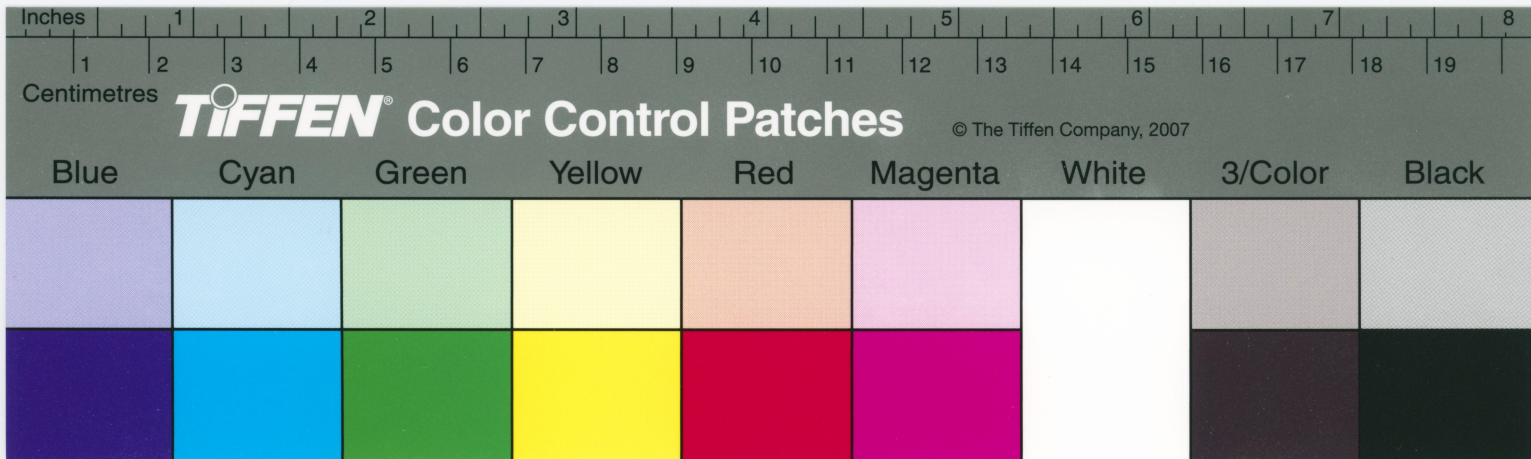

Red

Magenta

White

3/Color

Black

Centimetres

TIFFEN® Color Control Patches

© The Tiffen Company, 2007