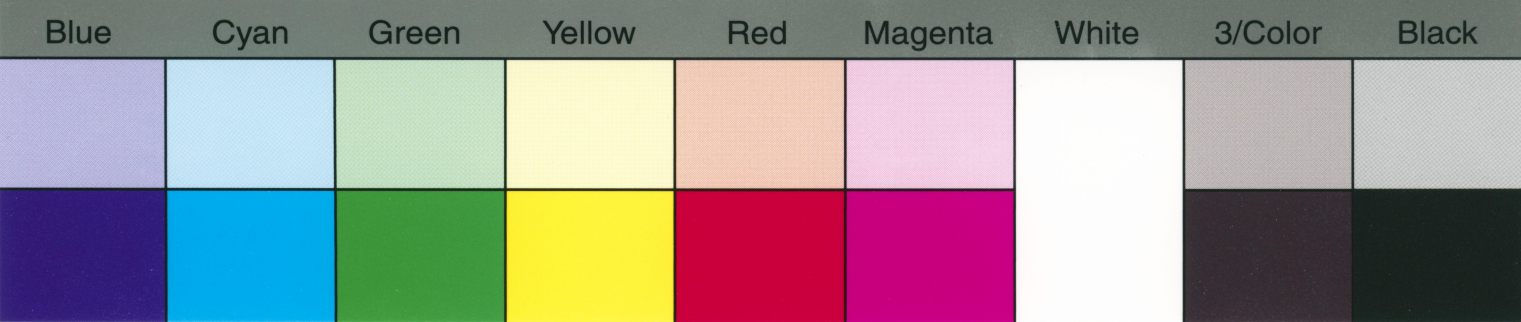

Red

Magenta

White

3/Color

Black

Centimetres

TIFFEN® Color Control Patches

© The Tiffen Company, 2007

Blue Cyan Green Yellow Red Magenta White 3/Color Black

Centimetres

TIFFEN Color Control Patches

© The Tiffen Company, 2007

Blue Cyan Green Yellow Red Magenta White 3/Color Black

Centimetres **TIFFEN** Color Control Patches © The Tiffen Company, 2007

Centimetres **TIFFEN** Color Control Patches © The Tiffen Company, 2007

Centimetres

TIFFEN Color Control Patches

© The Tiffen Company, 2007

Blue Cyan Green Yellow Red Magenta White 3/Color Black

TIFFEN Color Control Patches © The Tiffen Company, 2007