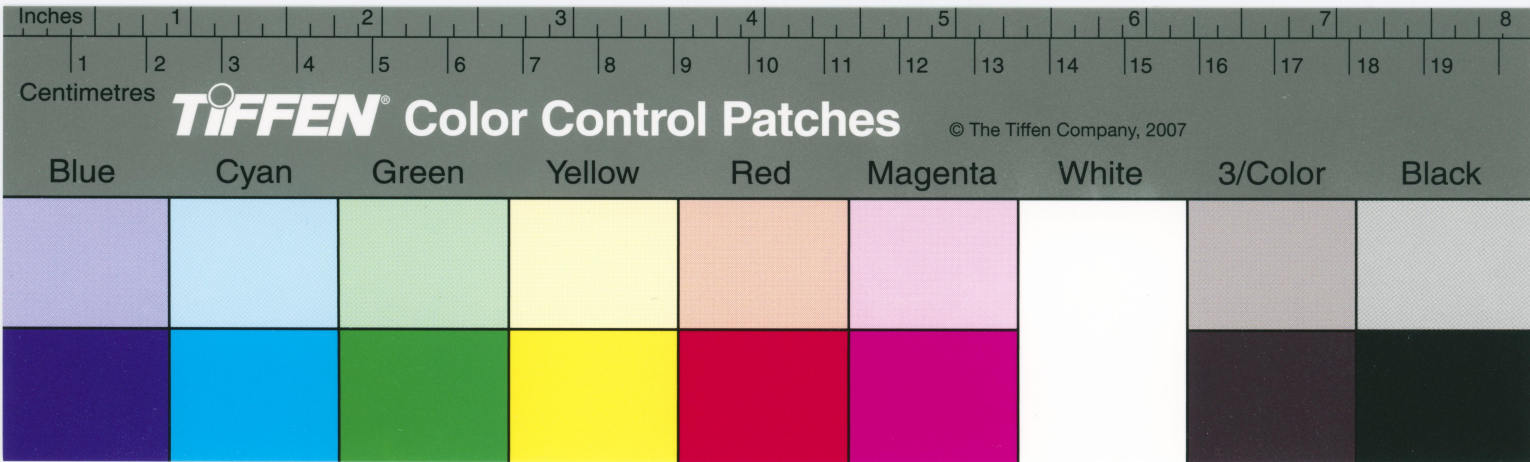

Inches 1 2 3 4 5 6 7 8

Centimetres

TIFFEN Color Control Patches

© The Tiffen Company, 2007

Blue

Cyan

Green

Yellow

Red

Magenta

White

3/Color

Black

Centimetres

TIFFEN® Color Control Patches

© The Tiffen Company, 2007