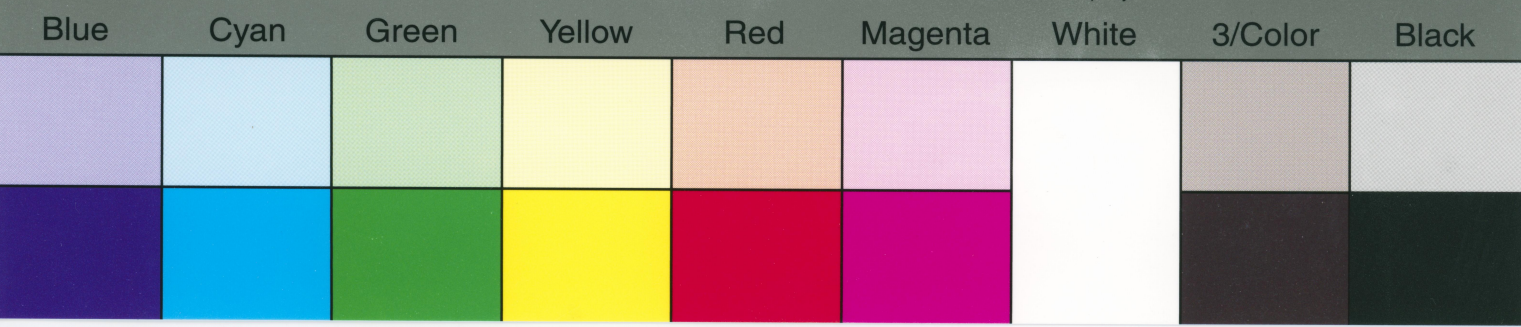

1993, South Carolina, feed off

Centimetres

TIFFEN Color Control Patches

© The Tiffen Company, 2007

Blue Cyan Green Yellow Red Magenta White 3/Color Black

Inches 1 2 3 4 5 6 7 8

Centimetres 1 2 3 4 5 6 7 8 9 10 11 12 13 14 15 16 17 18 19

TIFFEN Color Control Patches

© The Tiffen Company, 2007

Blue Cyan Green Yellow Red Magenta White 3/Color Black

Cochran garden, late 80-early 90s

Centimetres **TIFFEN** Color Control Patches © The Tiffen Company, 2007

TIFFEN Color Control Patches

© The Tiffen Company, 2007

Blue	Cyan	Green	Yellow	Red	Magenta	White	3/Color	Black

Inches 1 2 3 4 5 6 7 8

Centimetres

TIFFEN® Color Control Patches

© The Tiffen Company, 2007

Blue Cyan Green Yellow Red Magenta White 3/Color Black