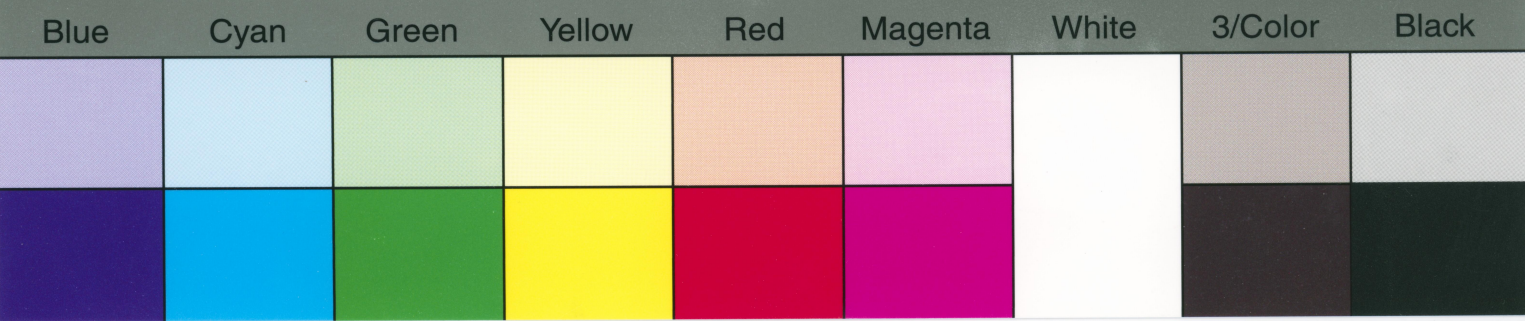

TIFFEN Color Control Patches

© The Tiffen Company, 2007

Blue Cyan Green Yellow Red Magenta White 3/Color Black

Cochran garden, late 80-early 90s

Centimetres **TIFFEN** Color Control Patches © The Tiffen Company, 2007

TIFFEN Color Control Patches

© The Tiffen Company, 2007

Blue	Cyan	Green	Yellow	Red	Magenta	White	3/Color	Black

Inches 1 2 3 4 5 6 7 8

Centimetres

TIFFEN® Color Control Patches

© The Tiffen Company, 2007

Blue Cyan Green Yellow Red Magenta White 3/Color Black

Centimetres **TIFFEN** Color Control Patches © The Tiffen Company, 2007

Centimetres **TIFFEN** Color Control Patches © The Tiffen Company, 2007

Blue Cyan Green Yellow Red Magenta White 3/Color Black

Inches 1 2 3 4 5 6 7 8