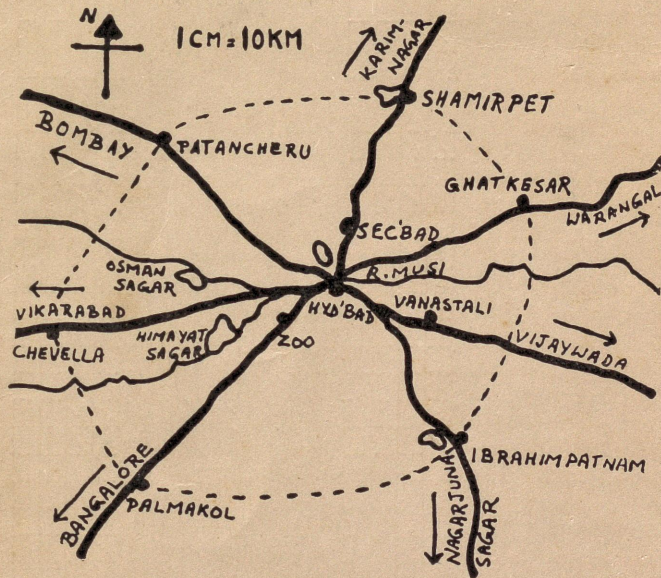

HYDERABAD REGION

Note :- This is a field-list of the commoner birds of the Hyderabad region, and is arranged according to Families, in Classification order. Birds in each Family have been listed alphabetically. Columns are provided for use on 4 trips. The broken line on the map indicates the area covered by this list. Prime birdwatching areas are also shown.

BIRDWATCHERS' SOCIETY
OF ANDHRA PRADESH

COMMON BIRDS OF HYDERABAD

The BSAP was founded in 1980 with the object of spreading the message of bird conservation. Services to members include fortnightly field-trips, slide and film shows, discussions and talks, MAYURA the quarterly news letter, ID cards and badges. Enjoy nature-Join BSAP. For details contact Ph. 35272-Hyderabad.

Sl.	Place	Date
1	Fox Sagar ^{near} Jeedimetla	27 Feb 1985
2	-do-	23 Mar 1985
3	Fox Sagar Jeedimetla	1987

OBSERVER :