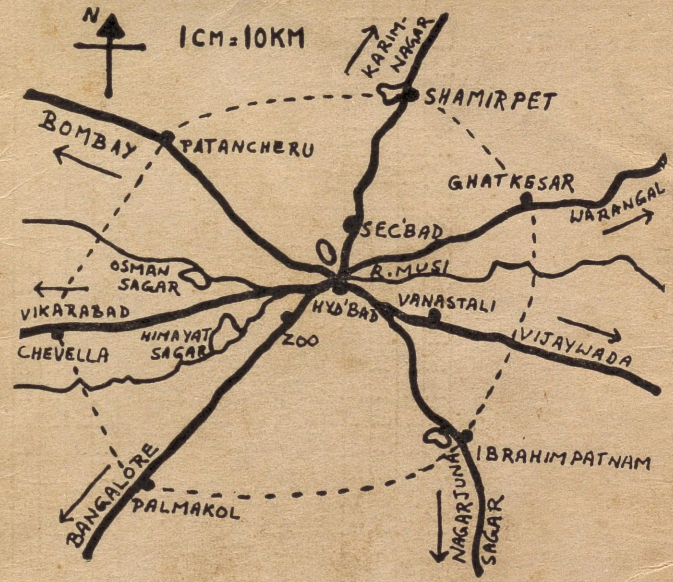

2. Baly Underwing
Wren King
D-bone Wren
bands as at very
underwing
call like the
longtail sparrow
thick spectacles
Sparrow Hawk
Great Crested Grebe
Kent's Plover
Spoonbill
Grey headed fishing
eagle
Grey junglefowl
Painted Sandpiper
Grey-headed green
pigeon
Alexandrine Parakeet
Sirkeer Cuckoo
Banded 5 Oulet
Collared Scops owl
Crested Tree Swift
Maharrattawood
pecker

Pygmy Woodp
like Slaty-bellied
Woodp
Indian Pitta
BH Oriole
Grey Drongo
Racket-tailed
Drongo
Gold-fronted
Chloropsis
Gold-mantled
Chloropsis
White-throated
Ground Thrush
Verditer Flycatcher
Black-naped blue
fly
Spotted Fantail
Grey-headed Fly
Grey Tit
White eye
White-backed
Munia

HYDERABAD REGION

Note :- This is a field-list of the commoner birds of the Hyderabad region, and is arranged according to Families, in Classification order. Birds in each Family have been listed alphabetically. Columns are provided for use on 4 trips. The broken line on the map indicates the area covered by this list. Prime birdwatching areas are also shown.

**BIRDWATCHERS' SOCIETY
OF ANDHRA PRADESH**

COMMON BIRDS OF HYDERABAD

The BSAP was founded in 1980 with the object of spreading the message of bird conservation. Services to members include fortnightly field-trips, slide and film shows, discussions and talks, MAYURA the quarterly news letter, ID cards and badges. Enjoy nature-join BSAP. For details contact Ph. 35272-Hyderabad.

Sl.	Place	Date
1	ICRISAT	9 Dec 1989 HR0900
2	Tadoba National Park (119-Bombay Wildlife Club)	Nov 29 to Dec 11
3	Mangira	
4	ICRISAT	19 Jan 1988

OBSERVER :