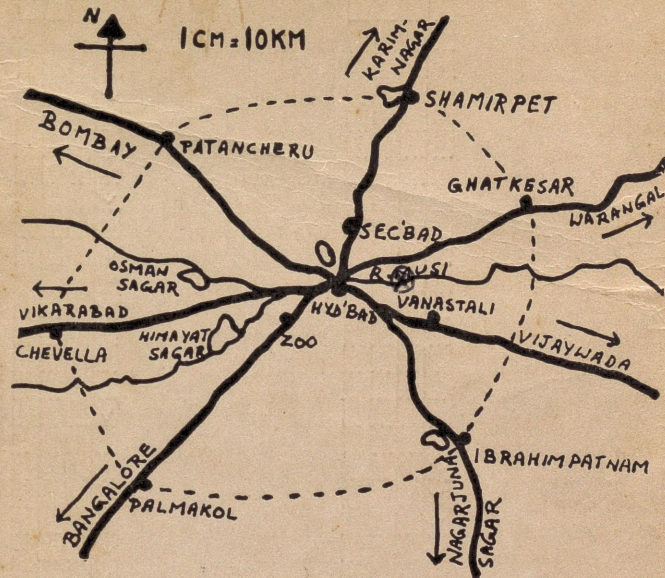

HYDERABAD REGION

Note:— This is a field-list of the commoner birds of the Hyderabad region, and is arranged according to Families, in Classification order. Birds in each Family have been listed alphabetically. Columns are provided for use on 4 trips. The broken line on the map indicates the area covered by this list. Prime birdwatching areas are also shown.

BIRDWATCHERS' SOCIETY
OF ANDHRA PRADESH

COMMON BIRDS OF HYDERABAD

The BSAP was founded in 1980 with the object of spreading the message of bird conservation. Services to members include fortnightly field-trips, slide and film shows, discussions and talks, MAYURA the quarterly news letter, ID cards and badges. Enjoy nature-Join BSAP. For details contact Ph. 35272-Hyderabad.

Sl.	Place	Date
1	Kothapet Nishi Bridge	17. JUNE 1984

OBSERVER :