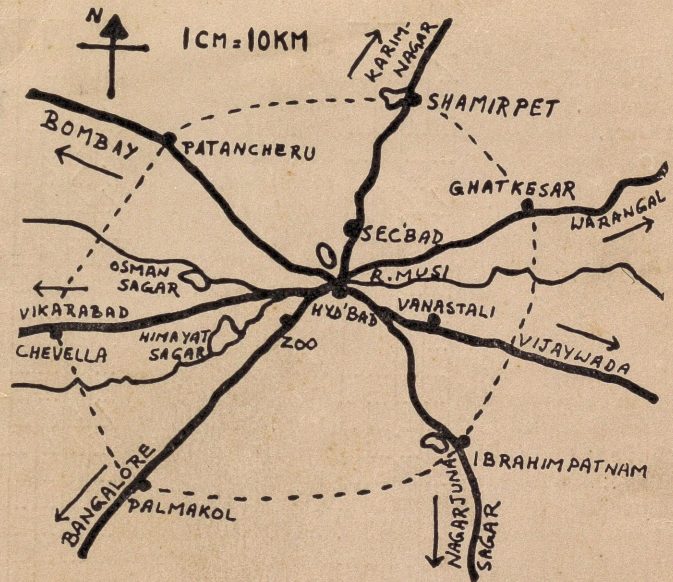

HYDERABAD REGION

Note:— This is a field-list of the commoner birds of the Hyderabad region, and is arranged according to Families, in Classification order. Birds in each Family have been listed alphabetically. Columns are provided for use on 4 trips. The broken line on the map indicates the area covered by this list. Prime birdwatching areas are also shown.

BIRDWATCHERS' SOCIETY
OF ANDHRA PRADESH

COMMON BIRDS OF HYDERABAD

The BSAP was founded in 1980 with the object of spreading the message of bird conservation. Services to members include fortnightly field-trips, slide and film shows, discussions and talks, MAYURA the quarterly news letter, ID cards and badges. Enjoy nature-join BSAP. For details contact Ph. 35272-Hyderabad.

Sl.	Place	Date
1	Edulabad Tank & Interi-yal Tank Ghatkesar	10/11/85
2	-do-	9/11/86
3	-do-	29/11/87

OBSERVER: B. C. Chandra