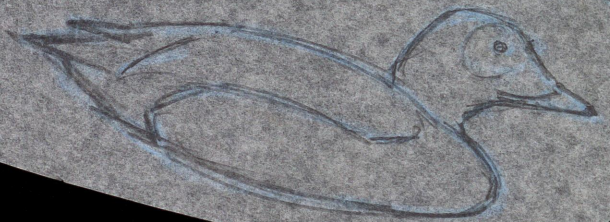

COMB

WIGEON

Ruddy

COMMON

CRESTED

♂

RED-CRESTED

♀

CHINESE

♂

GOSSAUNDER

♂

♀

♀

#17

SWAN GOOSE

semirostris

middendorfi

BEAN GOOSE

WHITE-FRONT

JUV

Adl

LESSER WHITE-FRONT

AD