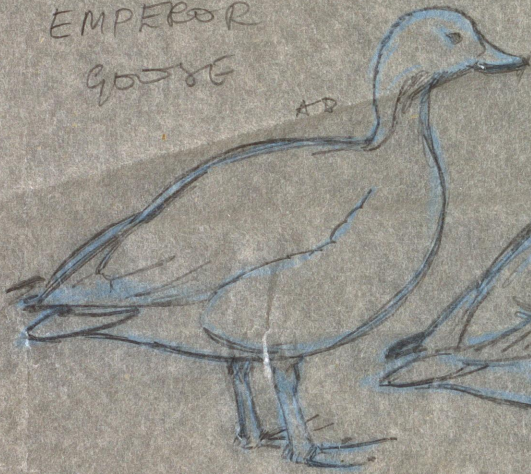

COMB

WIGEON

Ruddy

COMMON

CRESTED

♂

RED-CRESTED

♀

JUV

GREYLAG

rubrirostris

BAR-HEADED

AD

JUV

15

SNOW
GOOSE

JUV

AD

AD

RED-CRESTED

JUV

EMPEROR
GOOSE

AD

JUV

CANADA

canadensis

minima

BRENT

nigricans

RED-CRESTED

#16