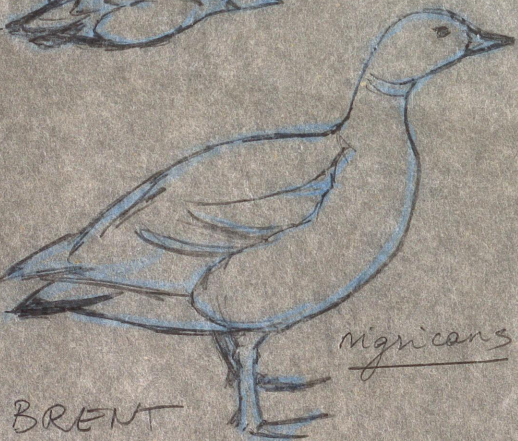

COMB

WIGEON

Ruddy

COMMON

CRESTED

♂

RED-CRESTED

♀

JUV

GREYLAG

rubrirostris

BAR-HEADED

AD

JUV

15

SNOW
GOOSE

JUV

AD

AD

RED-CRESTED

JUV

EMPEROR
GOOSE

AD

JUV

CANADA

canadensis

minima

BRENT

nigricans

RED-CRESTED

#16