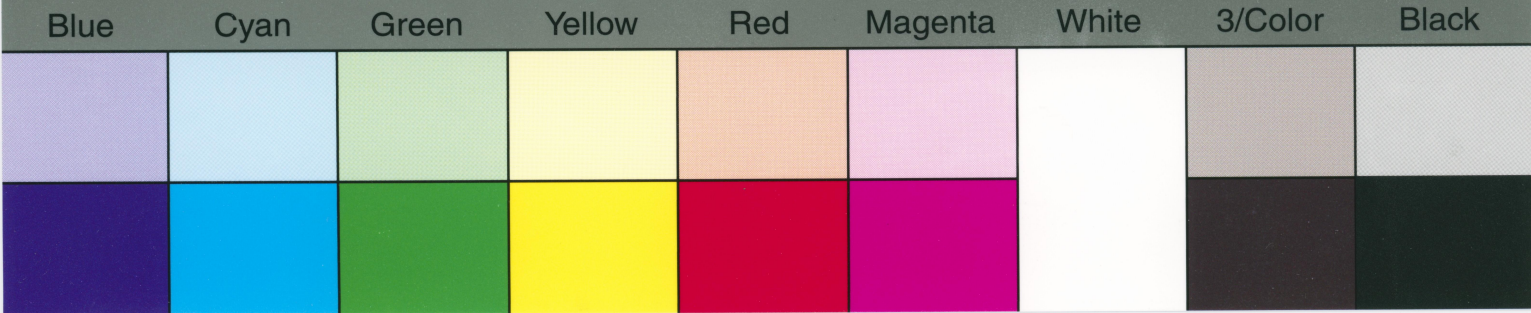

**TIFFEN** Color Control Patches

© The Tiffen Company, 2007

**TIFFEN** Color Control Patches

© The Tiffen Company, 2007

Blue	Cyan	Green	Yellow	Red	Magenta	White	3/Color	Black

**TIFFEN** Color Control Patches

© The Tiffen Company, 2007

Blue      Cyan      Green      Yellow      Red      Magenta      White      3/Color      Black

Inches

Centimetres

# TIFFEN® Color Control Patches

© The Tiffen Company, 2007

Blue      Cyan      Green      Yellow      Red      Magenta      White      3/Color      Black

**TIFFEN** Color Control Patches

© The Tiffen Company, 2007