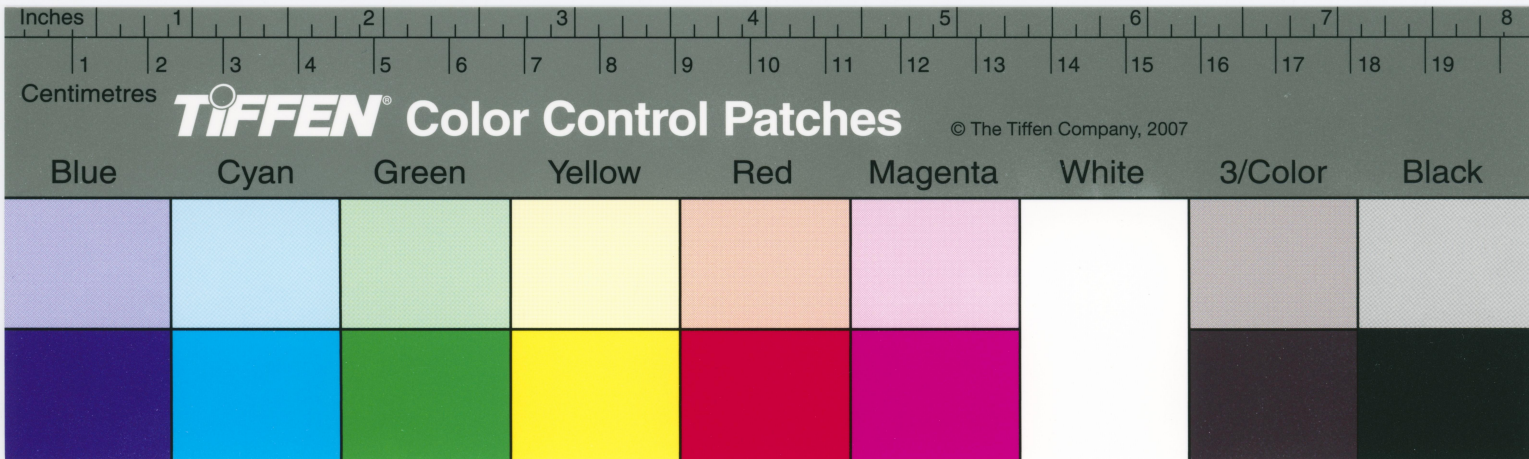

TIFFEN Color Control Patches © The Tiffen Company, 2007

Blue	Cyan	Green	Yellow	Red	Magenta	White	3/Color	Black
------	------	-------	--------	-----	---------	-------	---------	-------

TIFFEN Color Control Patches

© The Tiffen Company, 2007

Blue Cyan Green Yellow Red Magenta White 3/Color Black

Centimetres

TIFFEN Color Control Patches

© The Tiffen Company, 2007

Blue Cyan Green Yellow Red Magenta White 3/Color Black

Centimetres

TIFFEN® Color Control Patches

© The Tiffen Company, 2007

Blue	Cyan	Green	Yellow	Red	Magenta	White	3/Color	Black