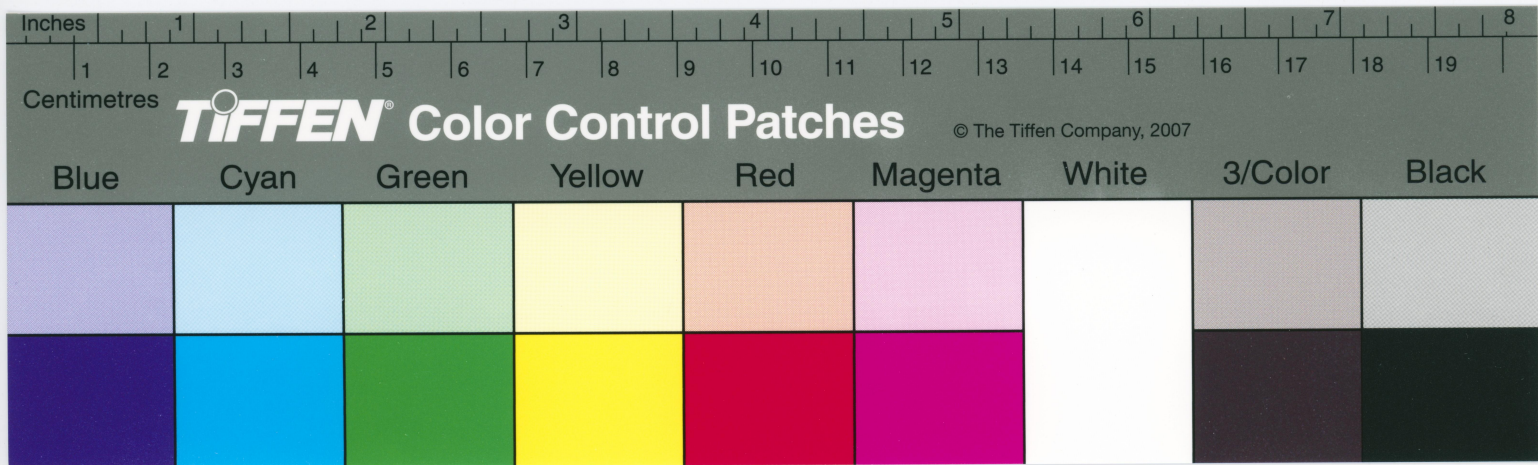

TIFFEN Color Control Patches © The Tiffen Company, 2007

Blue	Cyan	Green	Yellow	Red	Magenta	White	3/Color	Black
------	------	-------	--------	-----	---------	-------	---------	-------

TIFFEN Color Control Patches

© The Tiffen Company, 2007

Blue Cyan Green Yellow Red Magenta White 3/Color Black

Centimetres

TIFFEN Color Control Patches

© The Tiffen Company, 2007

Blue Cyan Green Yellow Red Magenta White 3/Color Black

Centimetres

TIFFEN® Color Control Patches

© The Tiffen Company, 2007

Blue	Cyan	Green	Yellow	Red	Magenta	White	3/Color	Black