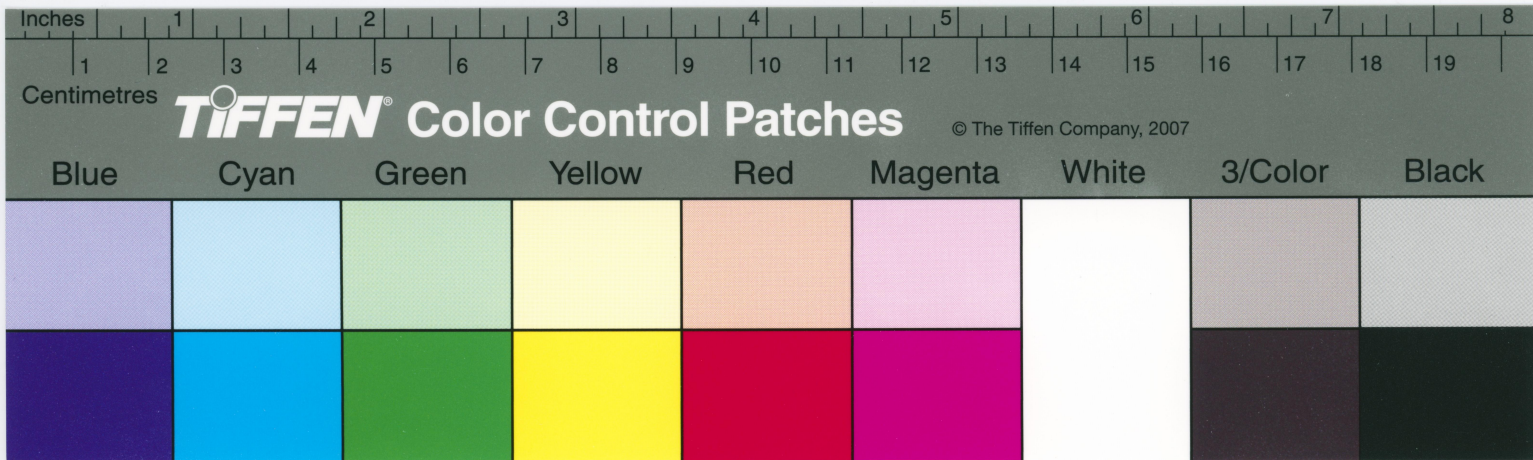

TIFFEN Color Control Patches © The Tiffen Company, 2007

Blue	Cyan	Green	Yellow	Red	Magenta	White	3/Color	Black
------	------	-------	--------	-----	---------	-------	---------	-------

TIFFEN Color Control Patches

© The Tiffen Company, 2007

Blue Cyan Green Yellow Red Magenta White 3/Color Black

Centimetres

TIFFEN Color Control Patches

© The Tiffen Company, 2007

Blue Cyan Green Yellow Red Magenta White 3/Color Black

Centimetres

TIFFEN® Color Control Patches

© The Tiffen Company, 2007

Blue	Cyan	Green	Yellow	Red	Magenta	White	3/Color	Black