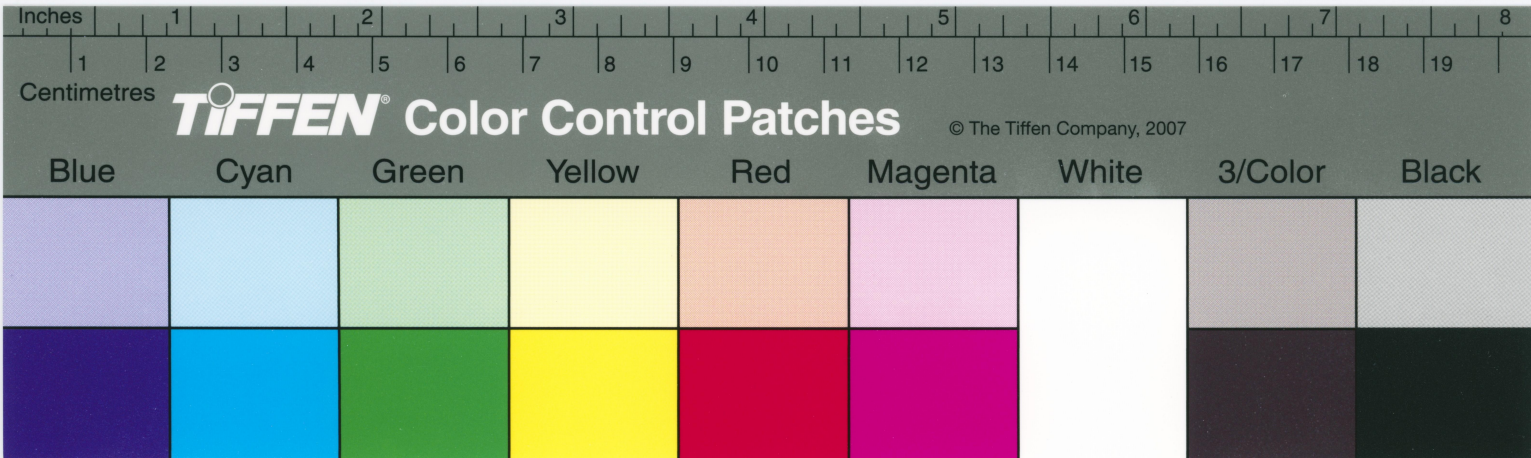

TIFFEN Color Control Patches © The Tiffen Company, 2007

Blue	Cyan	Green	Yellow	Red	Magenta	White	3/Color	Black
------	------	-------	--------	-----	---------	-------	---------	-------

TIFFEN Color Control Patches

© The Tiffen Company, 2007

Blue Cyan Green Yellow Red Magenta White 3/Color Black

Centimetres

TIFFEN Color Control Patches

© The Tiffen Company, 2007

Blue Cyan Green Yellow Red Magenta White 3/Color Black

Centimetres

TIFFEN® Color Control Patches

© The Tiffen Company, 2007

Blue	Cyan	Green	Yellow	Red	Magenta	White	3/Color	Black