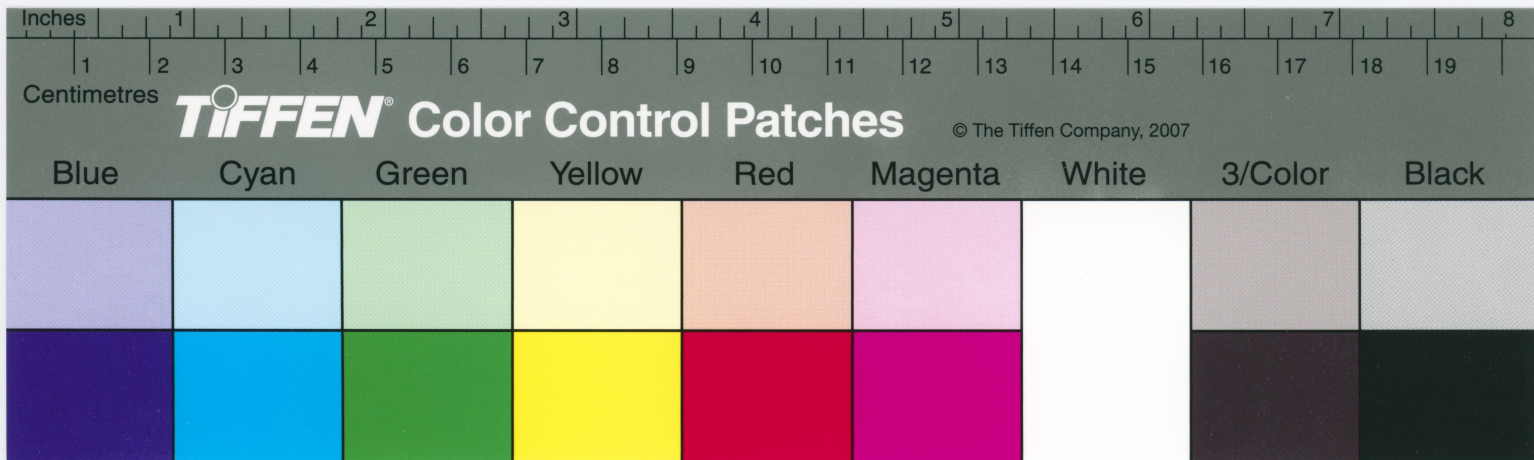

TIFFEN Color Control Patches © The Tiffen Company, 2007

Blue	Cyan	Green	Yellow	Red	Magenta	White	3/Color	Black
------	------	-------	--------	-----	---------	-------	---------	-------

TIFFEN Color Control Patches

© The Tiffen Company, 2007

Blue Cyan Green Yellow Red Magenta White 3/Color Black

Centimetres

TIFFEN Color Control Patches

© The Tiffen Company, 2007

Blue Cyan Green Yellow Red Magenta White 3/Color Black

Centimetres

TIFFEN® Color Control Patches

© The Tiffen Company, 2007

Blue	Cyan	Green	Yellow	Red	Magenta	White	3/Color	Black