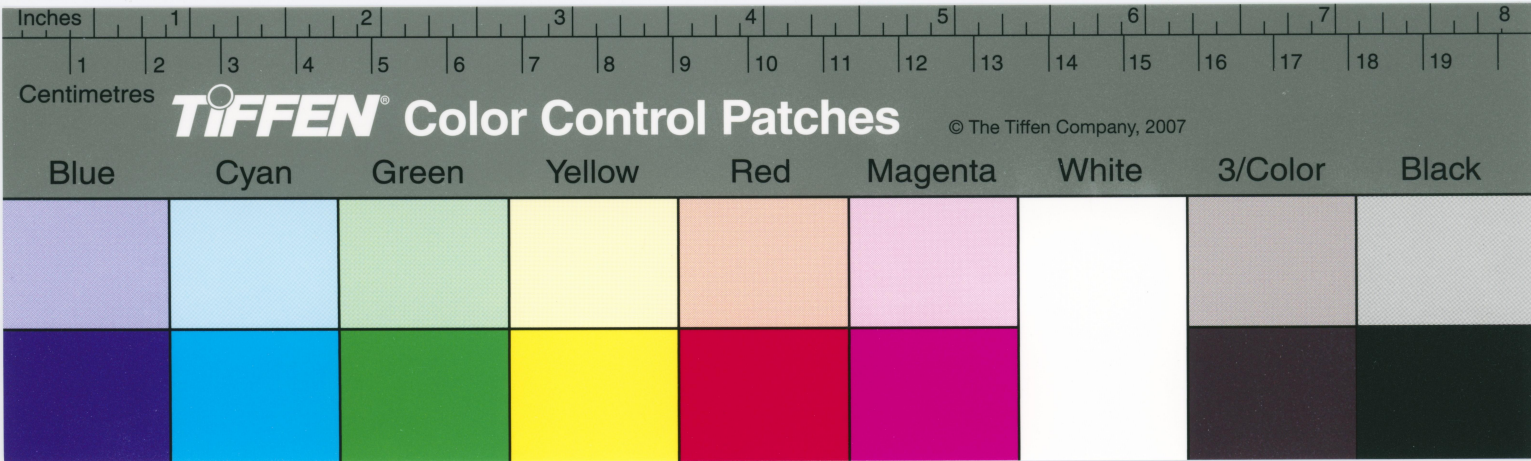

TIFFEN Color Control Patches © The Tiffen Company, 2007

Blue	Cyan	Green	Yellow	Red	Magenta	White	3/Color	Black
------	------	-------	--------	-----	---------	-------	---------	-------

TIFFEN Color Control Patches

© The Tiffen Company, 2007

Blue Cyan Green Yellow Red Magenta White 3/Color Black

Centimetres

TIFFEN Color Control Patches

© The Tiffen Company, 2007

Blue Cyan Green Yellow Red Magenta White 3/Color Black

Centimetres

TIFFEN® Color Control Patches

© The Tiffen Company, 2007

Blue	Cyan	Green	Yellow	Red	Magenta	White	3/Color	Black