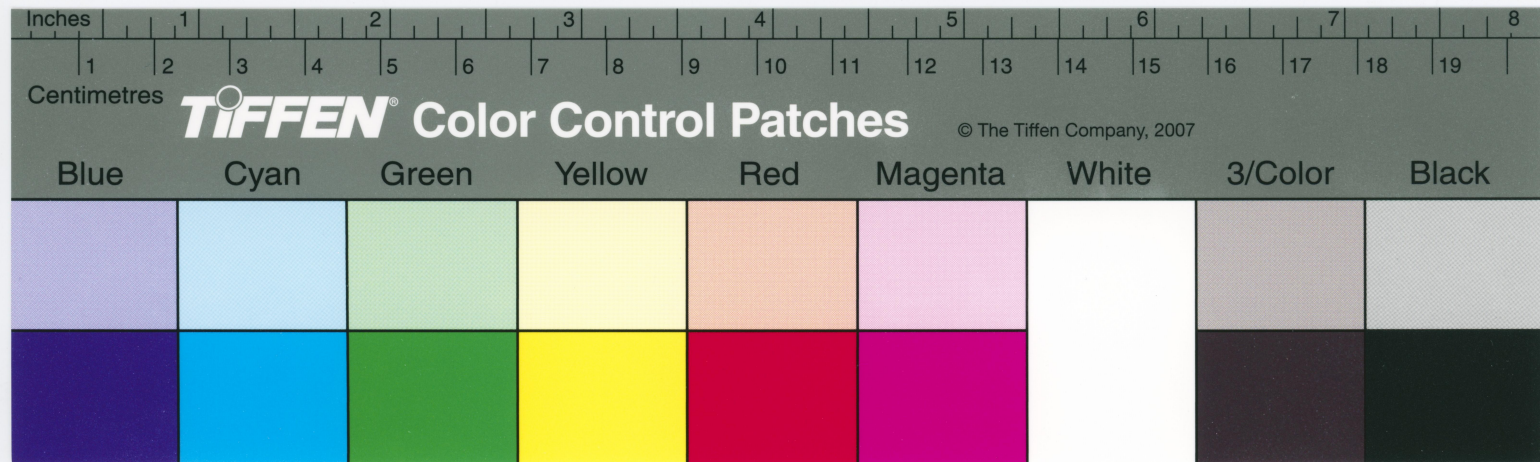

TIFFEN Color Control Patches © The Tiffen Company, 2007

Blue	Cyan	Green	Yellow	Red	Magenta	White	3/Color	Black
------	------	-------	--------	-----	---------	-------	---------	-------

TIFFEN Color Control Patches

© The Tiffen Company, 2007

Blue Cyan Green Yellow Red Magenta White 3/Color Black

Centimetres

TIFFEN Color Control Patches

© The Tiffen Company, 2007

Blue Cyan Green Yellow Red Magenta White 3/Color Black

Centimetres

TIFFEN® Color Control Patches

© The Tiffen Company, 2007

Blue	Cyan	Green	Yellow	Red	Magenta	White	3/Color	Black