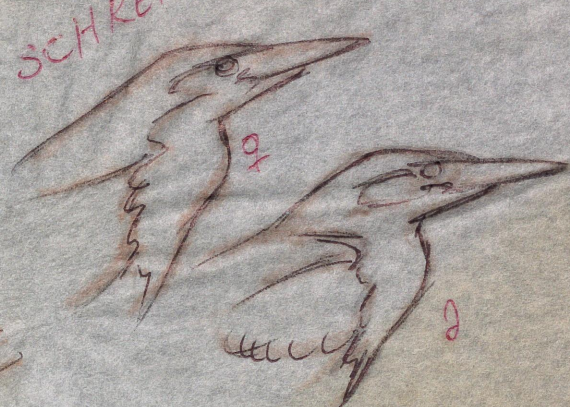

ad

ORIENTAL
WHITE

ad

IBISES

E33

E33

BLACK HEADED

ad
ad n. br

CRESTED

GLOSSY

EURASIAN
Ea. SPOONBILL

E34

BLACK FACED
B.F. SPOONBILL

EURASIAN
BITTERN
ad.

EU
BITT)

YELLOW
BITTERN

SCHRENCK'S E35

CINNAMON

BLACK

WHITE
EARED
N. HERON

CHINESE
P. H.

CATTLE
EG.

N. Br

N. Br