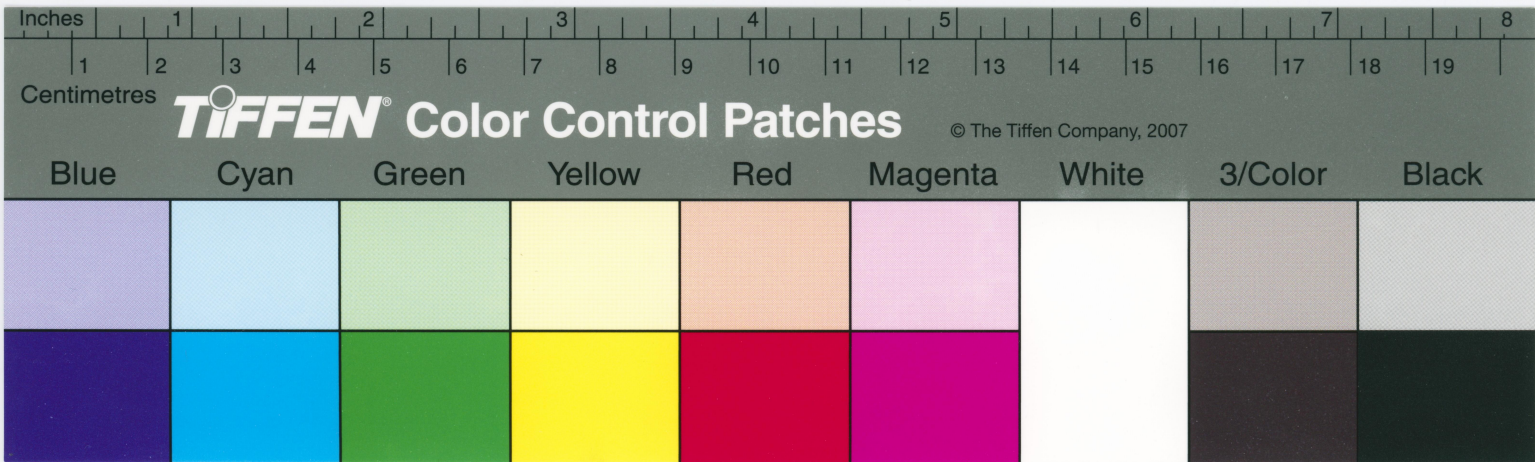

Inches 1 2 3 4 5 6 7 8

Centimetres 1 2 3 4 5 6 7 8 9 10 11 12 13 14 15 16 17 18 19

TIFFEN Color Control Patches

© The Tiffen Company, 2007

Blue Cyan Green Yellow Red Magenta White 3/Color Black

Inches 1 2 3 4 5 6 7 8

Centimetres 1 2 3 4 5 6 7 8 9 10 11 12 13 14 15 16 17 18 19

TIFFEN Color Control Patches © The Tiffen Company, 2007

Blue Cyan Green Yellow Red Magenta White 3/Color Black

TIFFEN Color Control Patches

© The Tiffen Company, 2007