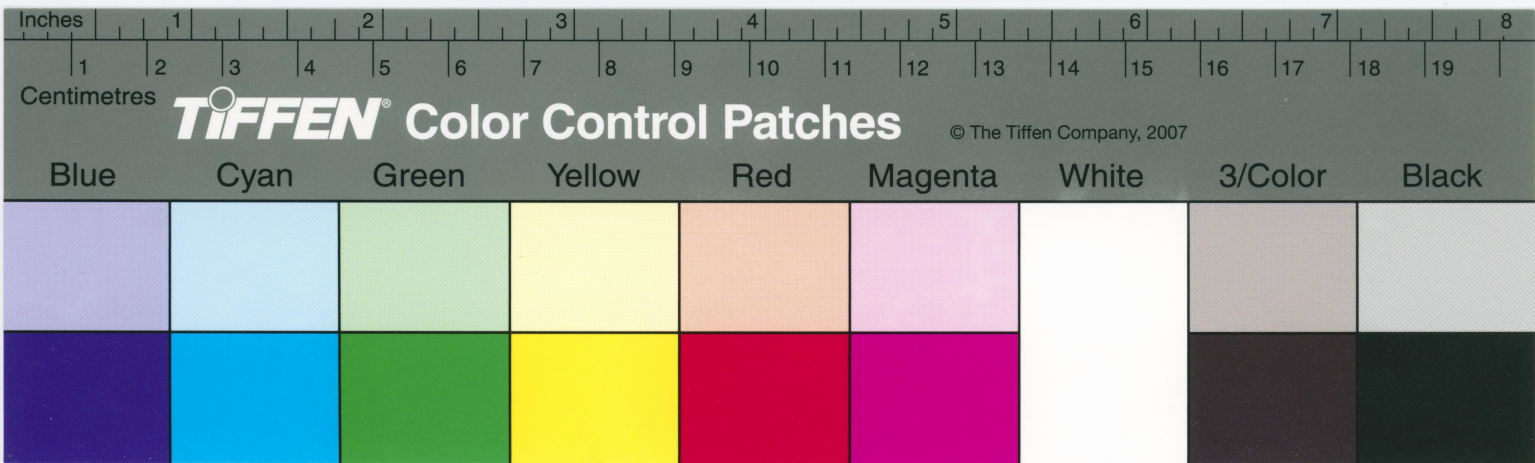

Blue	Cyan	Green	Yellow	Red	Magenta	White	3/Color	Black

Inches 1 2 3 4 5 6 7 8

Centimetres 1 2 3 4 5 6 7 8 9 10 11 12 13 14 15 16 17 18 19

TIFFEN Color Control Patches © The Tiffen Company, 2007

Blue	Cyan	Green	Yellow	Red	Magenta	White	3/Color	Black

Centimetres

TIFFEN® Color Control Patches

© The Tiffen Company, 2007

Blue Cyan Green Yellow Red Magenta White 3/Color Black

Centimetres **TIFFEN**® Color Control Patches © The Tiffen Company, 2007

Blue	Cyan	Green	Yellow	Red	Magenta	White	3/Color	Black
------	------	-------	--------	-----	---------	-------	---------	-------

Photo: [unreadable]
Copyright: [unreadable]

TIFFEN® Color Control Patches

© The Tiffen Company, 2007

Blue Cyan Green Yellow Red Magenta White 3/Color Black