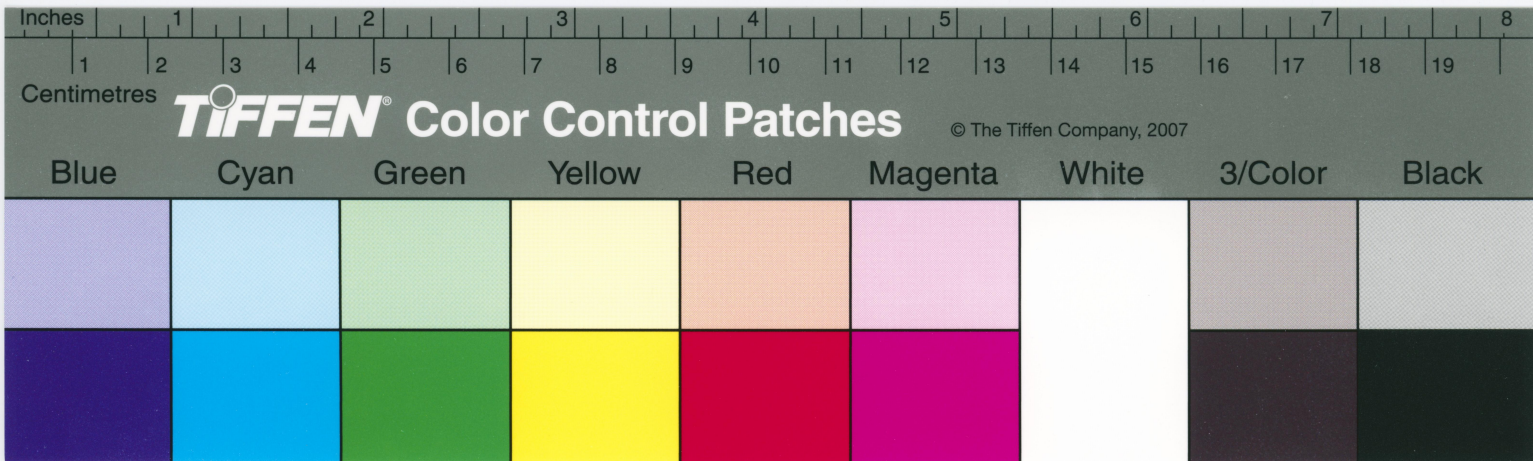

Inches 1 2 3 4 5 6 7 8

Centimetres 1 2 3 4 5 6 7 8 9 10 11 12 13 14 15 16 17 18 19

Blue Cyan Green Yellow Red Magenta White 3/Color Black

TIFFEN Color Control Patches

© The Tiffen Company, 2007

TIFFEN Color Control Patches © The Tiffen Company, 2007

TIFFEN Color Control Patches

© The Tiffen Company, 2007

Blue	Cyan	Green	Yellow	Red	Magenta	White	3/Color	Black

Centimetres

TIFFEN Color Control Patches

© The Tiffen Company, 2007

Blue Cyan Green Yellow Red Magenta White 3/Color Black