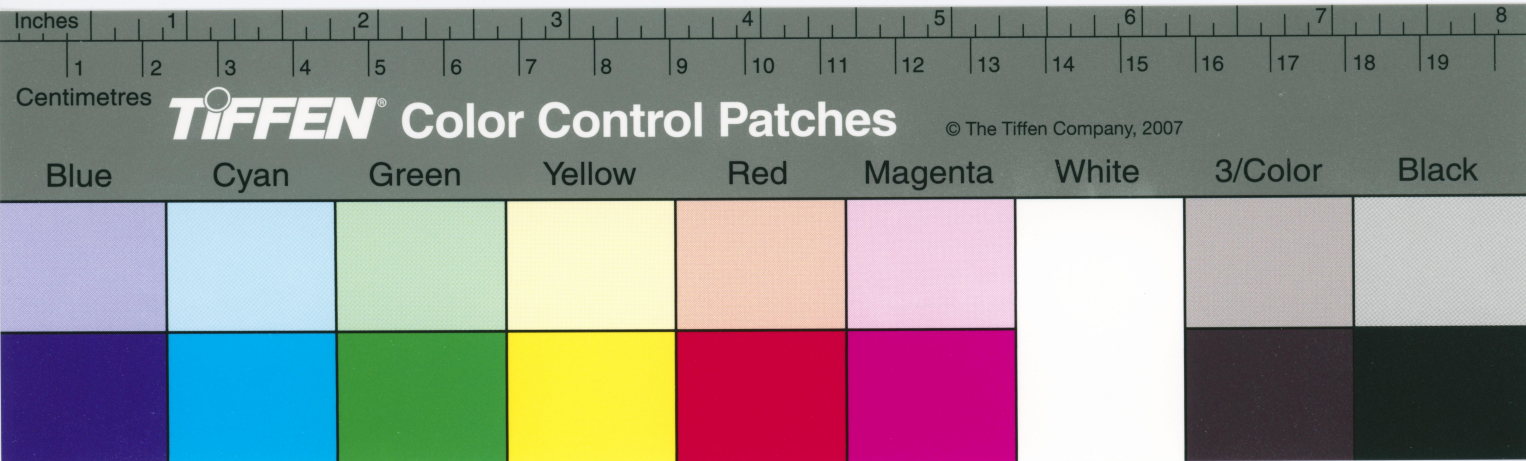

Inches 1 2 3 4 5 6 7 8

Centimetres 1 2 3 4 5 6 7 8 9 10 11 12 13 14 15 16 17 18 19

Blue Cyan Green Yellow Red Magenta White 3/Color Black

TIFFEN Color Control Patches

© The Tiffen Company, 2007

TIFFEN Color Control Patches © The Tiffen Company, 2007

TIFFEN Color Control Patches

© The Tiffen Company, 2007

Blue	Cyan	Green	Yellow	Red	Magenta	White	3/Color	Black

Centimetres

TIFFEN Color Control Patches

© The Tiffen Company, 2007

Blue Cyan Green Yellow Red Magenta White 3/Color Black