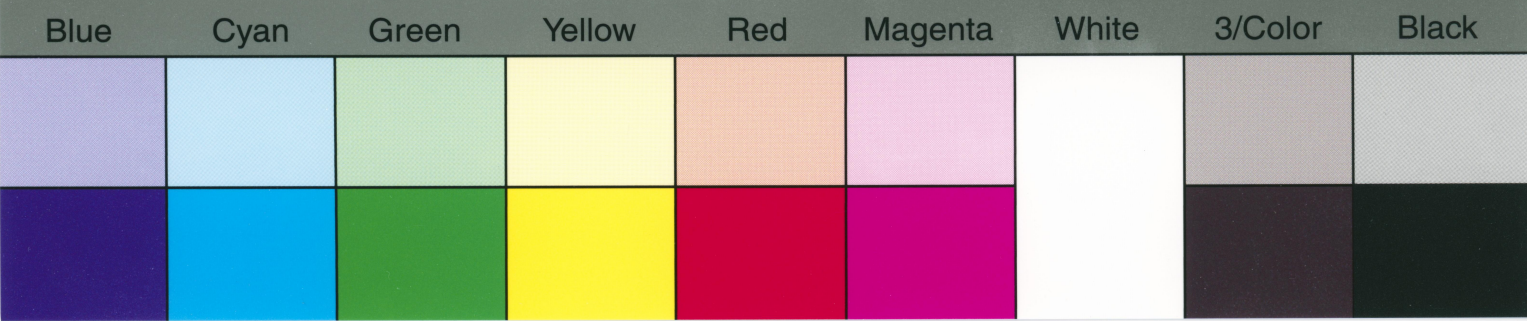

TIFFEN Color Control Patches © The Tiffen Company, 2007