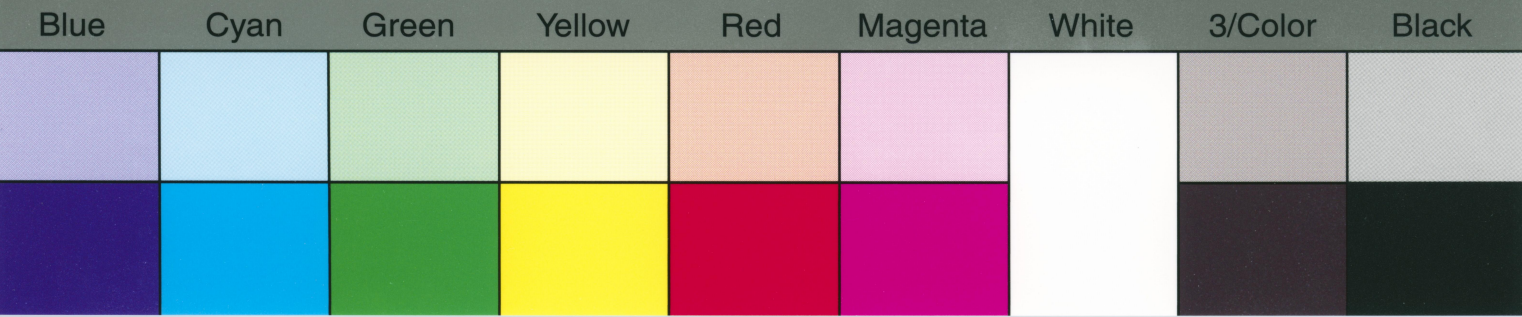

Inches 1 2 3 4 5 6 7 8

Centimetres 1 2 3 4 5 6 7 8 9 10 11 12 13 14 15 16 17 18 19

Blue Cyan Green Yellow Red Magenta White 3/Color Black

TIFFEN Color Control Patches

© The Tiffen Company, 2007

TIFFEN Color Control Patches © The Tiffen Company, 2007

TIFFEN Color Control Patches

© The Tiffen Company, 2007

Blue	Cyan	Green	Yellow	Red	Magenta	White	3/Color	Black

Centimetres

TIFFEN Color Control Patches

© The Tiffen Company, 2007

Blue Cyan Green Yellow Red Magenta White 3/Color Black