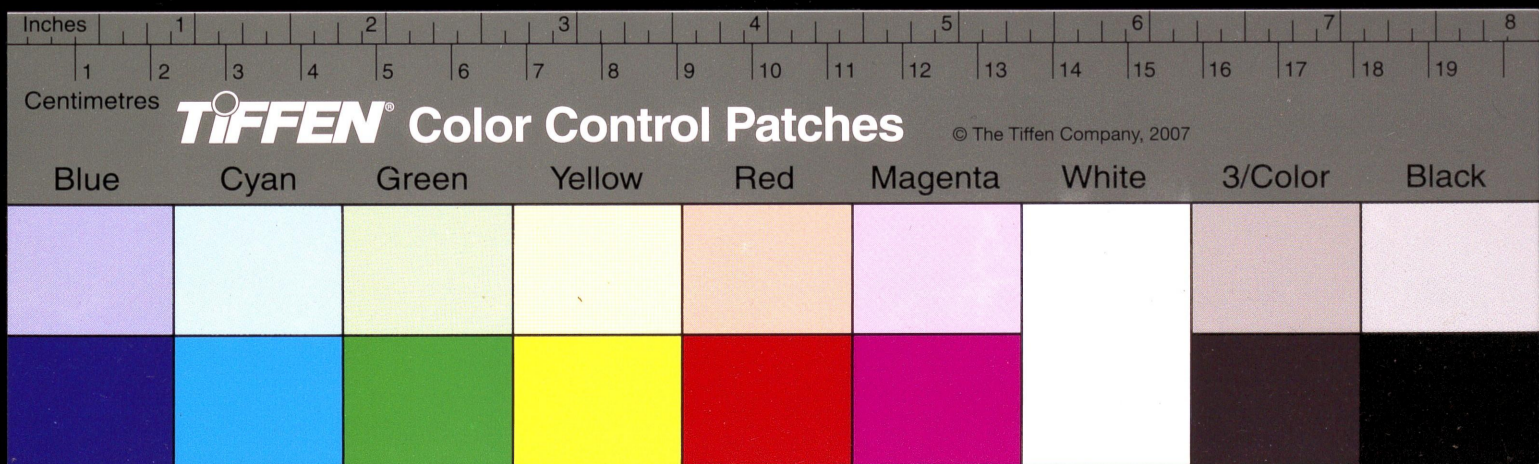

TIFFEN Color Control Patches

© The Tiffen Company, 2007

Blue	Cyan	Green	Yellow	Red	Magenta	White	3/Color	Black

Centimetres

TIFFEN Color Control Patches

© The Tiffen Company, 2007

Blue Cyan Green Yellow Red Magenta White 3/Color Black

TIFFEN Color Control Patches © The Tiffen Company, 2007

Fig. 1

S. K. Biswas

Fig. 6

S. K. Mishra

S. K. Reddy

Fig. 1

Scale