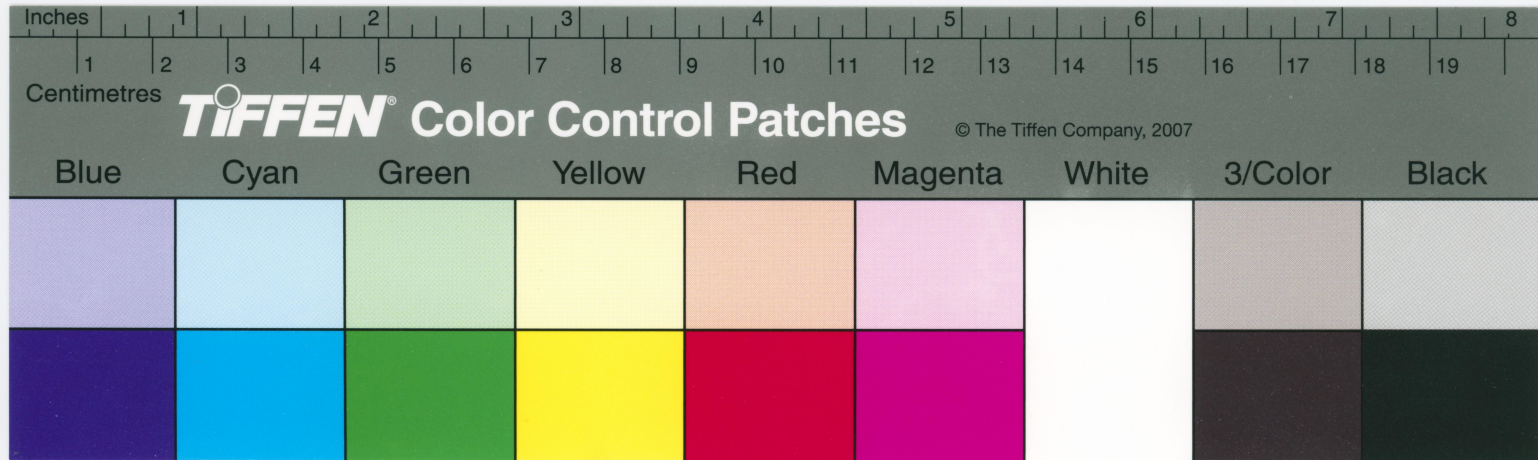

Blue	Cyan	Green	Yellow	Red	Magenta	White	3/Color	Black
------	------	-------	--------	-----	---------	-------	---------	-------

TIFFEN Color Control Patches

© The Tiffen Company, 2007

Blue Cyan Green Yellow Red Magenta White 3/Color Black

Centimetres **TIFFEN** Color Control Patches © The Tiffen Company, 2007

TIFFEN Color Control Patches

© The Tiffen Company, 2007

TIFFEN Color Control Patches

© The Tiffen Company, 2007

Blue	Cyan	Green	Yellow	Red	Magenta	White	3/Color	Black

TIFFEN Color Control Patches © The Tiffen Company, 2007

TIFFEN Color Control Patches

© The Tiffen Company, 2007

Blue Cyan Green Yellow Red Magenta White 3/Color Black