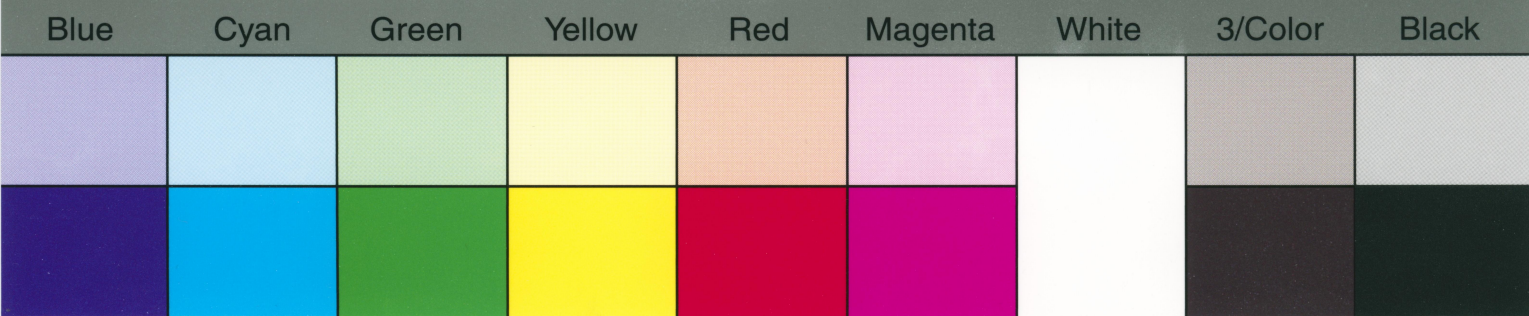

Green

Yellow

Red

Magenta

White

3/Color

Black

TIFFEN Color Control Patches

Blue	Cyan	Green	Yellow	Red	Magenta	White	3/Color	Black
------	------	-------	--------	-----	---------	-------	---------	-------

TIFFEN Color Control Patches

© The Tiffen Company, 2007

Blue Cyan Green Yellow Red Magenta White 3/Color Black

Centimetres **TIFFEN** Color Control Patches © The Tiffen Company, 2007

TIFFEN Color Control Patches

© The Tiffen Company, 2007

TIFFEN Color Control Patches

© The Tiffen Company, 2007

Blue	Cyan	Green	Yellow	Red	Magenta	White	3/Color	Black

TIFFEN Color Control Patches © The Tiffen Company, 2007

TIFFEN Color Control Patches

© The Tiffen Company, 2007

Blue Cyan Green Yellow Red Magenta White 3/Color Black