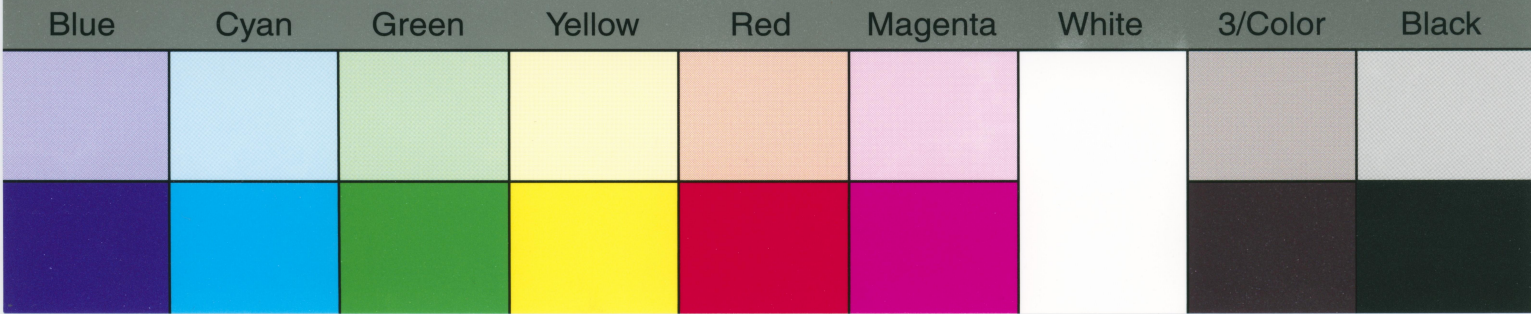

Green

Yellow

Red

Magenta

White

3/Color

Black

TIFFEN Color Control Patches

© The Tiffen Company, 2007

Blue Cyan Green Yellow Red Magenta White 3/Color Black

Centimetres **TIFFEN** Color Control Patches © The Tiffen Company, 2007

TIFFEN Color Control Patches © The Tiffen Company, 2007

Blue	Cyan	Green	Yellow	Red	Magenta	White	3/Color	Black
------	------	-------	--------	-----	---------	-------	---------	-------

TIFFEN Color Control Patches

© The Tiffen Company, 2007

Blue Cyan Green Yellow Red Magenta White 3/Color Black

Centimetres **TIFFEN** Color Control Patches © The Tiffen Company, 2007

TIFFEN Color Control Patches

© The Tiffen Company, 2007

TIFFEN Color Control Patches

© The Tiffen Company, 2007

Blue	Cyan	Green	Yellow	Red	Magenta	White	3/Color	Black