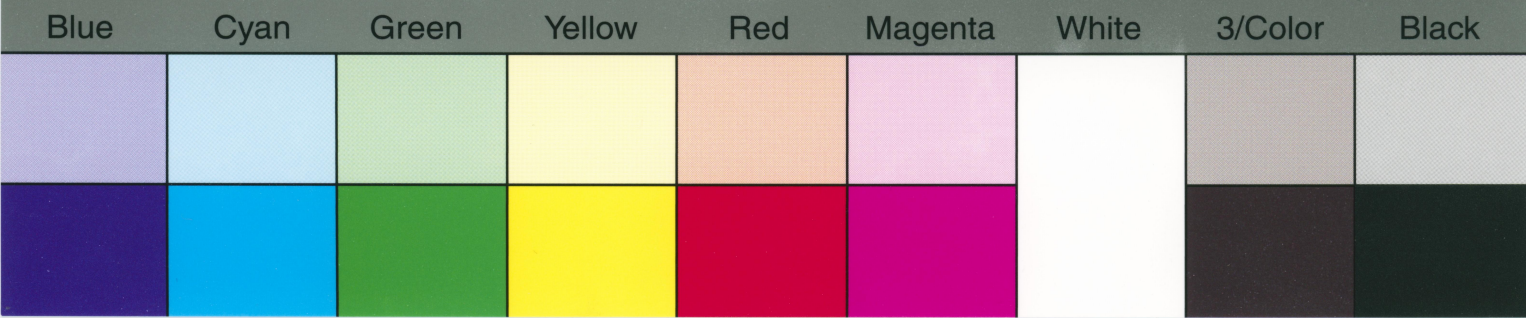

Green

Yellow

Red

Magenta

White

3/Color

Black

TIFFEN Color Control Patches

Blue	Cyan	Green	Yellow	Red	Magenta	White	3/Color	Black
------	------	-------	--------	-----	---------	-------	---------	-------

TIFFEN Color Control Patches

© The Tiffen Company, 2007

Blue Cyan Green Yellow Red Magenta White 3/Color Black

Centimetres **TIFFEN** Color Control Patches © The Tiffen Company, 2007

TIFFEN Color Control Patches

© The Tiffen Company, 2007

TIFFEN Color Control Patches

© The Tiffen Company, 2007

Blue	Cyan	Green	Yellow	Red	Magenta	White	3/Color	Black

TIFFEN Color Control Patches © The Tiffen Company, 2007

TIFFEN Color Control Patches

© The Tiffen Company, 2007

Blue Cyan Green Yellow Red Magenta White 3/Color Black