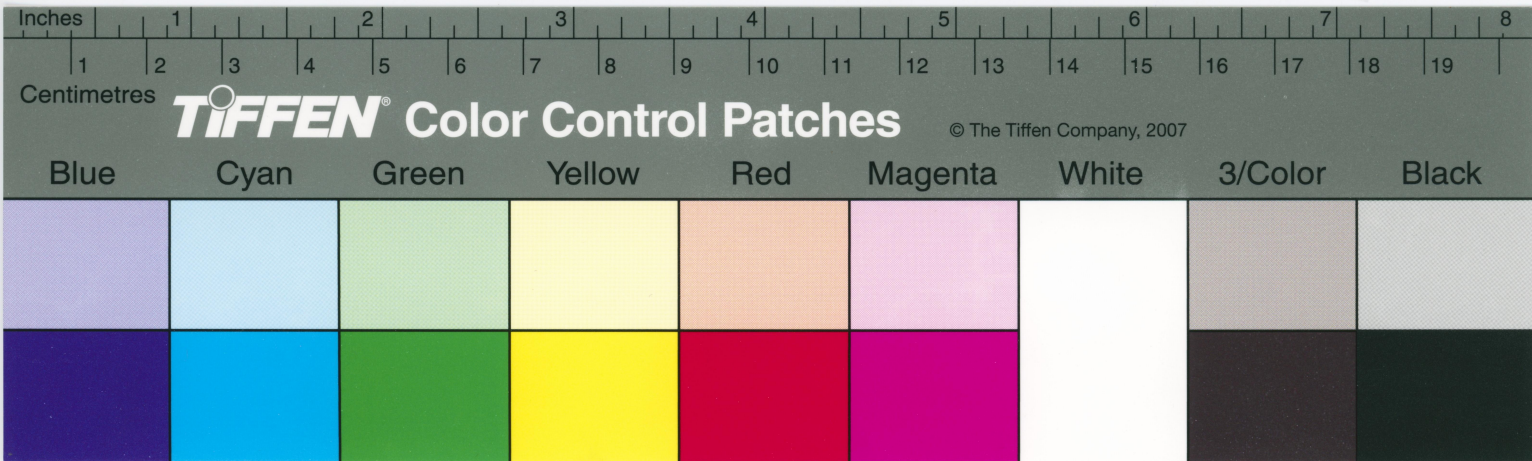

TIFFEN Color Control Patches

© The Tiffen Company, 2007

Blue Cyan Green Yellow Red Magenta White 3/Color Black

Centimetres

TIFFEN Color Control Patches

© The Tiffen Company, 2007

Blue

Cyan

Green

Yellow

Red

Magenta

White

3/Color

Black

TIFFEN Color Control Patches

© The Tiffen Company, 2007

Blue Cyan Green Yellow Red Magenta White 3/Color Black

Centimetres **TIFFEN** Color Control Patches © The Tiffen Company, 2007

TIFFEN Color Control Patches © The Tiffen Company, 2007