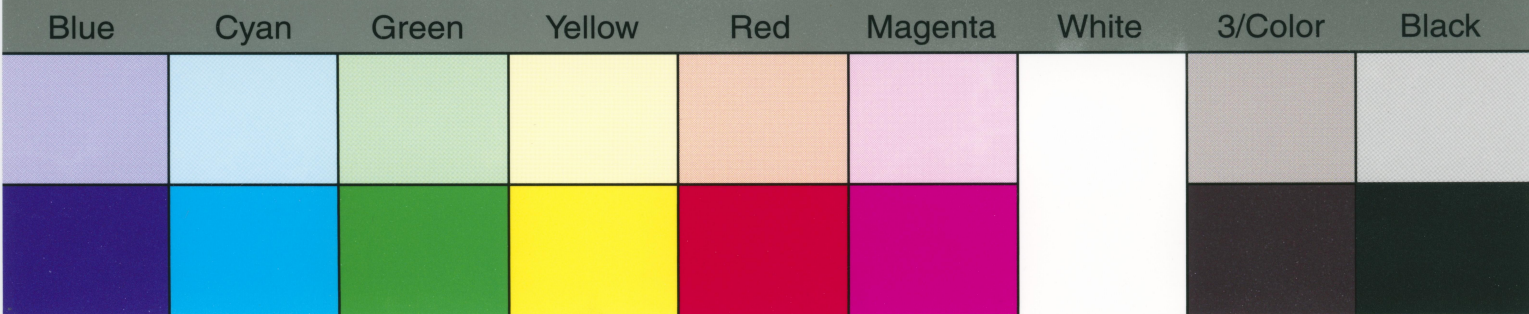

TIFFEN Color Control Patches

© The Tiffen Company, 2007

Blue Cyan Green Yellow Red Magenta White 3/Color Black

Centimetres

TIFFEN Color Control Patches

© The Tiffen Company, 2007

Blue

Cyan

Green

Yellow

Red

Magenta

White

3/Color

Black

TIFFEN Color Control Patches

© The Tiffen Company, 2007

Blue Cyan Green Yellow Red Magenta White 3/Color Black

Centimetres **TIFFEN** Color Control Patches © The Tiffen Company, 2007

TIFFEN Color Control Patches © The Tiffen Company, 2007

Blue	Cyan	Green	Yellow	Red	Magenta	White	3/Color	Black
------	------	-------	--------	-----	---------	-------	---------	-------

TIFFEN Color Control Patches

© The Tiffen Company, 2007

Blue Cyan Green Yellow Red Magenta White 3/Color Black