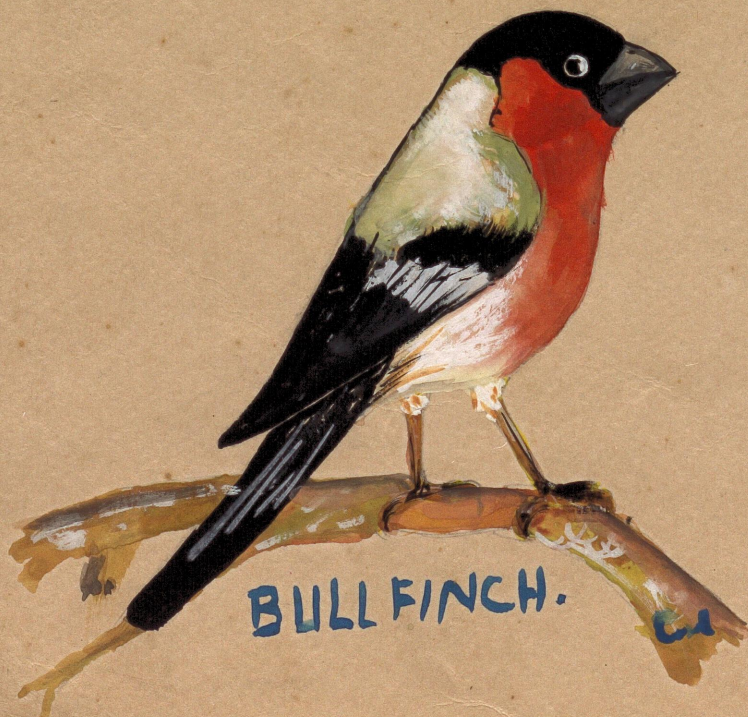

Common Tern

Cal

YELLOWHAMMER

Carl

CHAFFINCH.

Carl

VREN

Carl

BULLFINCH.

Carl

JAY

Carl

Carl
MARCH 25

CARL SILVA
III B.
18/9/25

Australian

Nesters.

WESTERN-SPINE BILL

RED-BACKED
WREN

EUROPEAN BEE-EATER

RAINBOW-BIRD

WONDERS of the WILD.

By Carl

BULLFINCH.

MARABOU STORK.