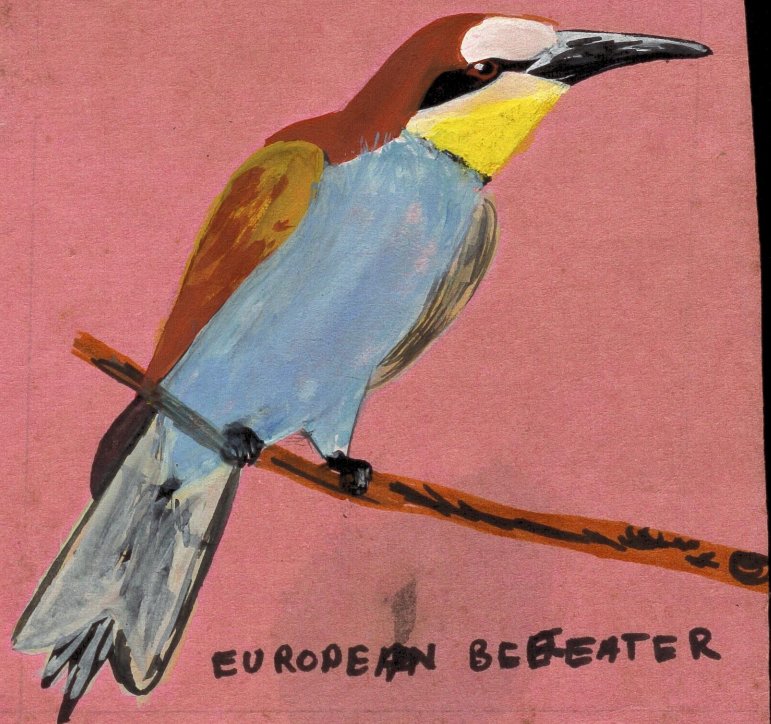

BULLFINCH.

Carl

JAY

Carl

Carl
MARCH 25

CARL SILVA
III B.
18/9/25

Australian

Nesters.

WESTERN-SPINE BILL

RED-BACKED
WREN

EUROPEAN BEE-EATER

RAINBOW-BIRD

WONDERS of the WILD.

By Carl

BULLFINCH.

MARABOU STORK.