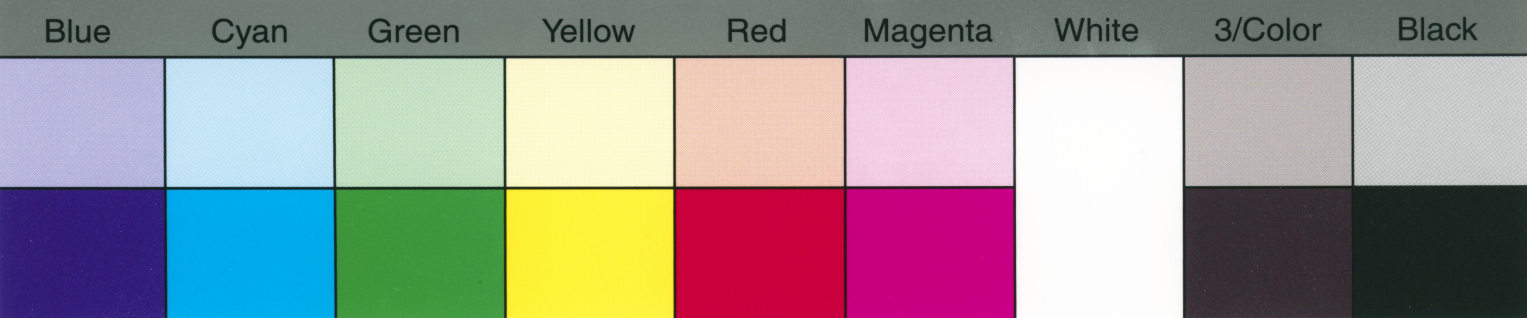

Blue Cyan Green Yellow Red Magenta White 3/Color Black

TIFFEN Color Control Patches

© The Tiffen Company, 2007

Blue	Cyan	Green	Yellow	Red	Magenta	White	3/Color	Black

TIFFEN Color Control Patches

© The Tiffen Company, 2007

Blue	Cyan	Green	Yellow	Red	Magenta	White	3/Color	Black

TIFFEN Color Control Patches

© The Tiffen Company, 2007

Blue Cyan Green Yellow Red Magenta White 3/Color Black

Centimetres **TIFFEN** Color Control Patches © The Tiffen Company, 2007

TIFFEN Color Control Patches

© The Tiffen Company, 2007

Blue Cyan Green Yellow Red Magenta White 3/Color Black