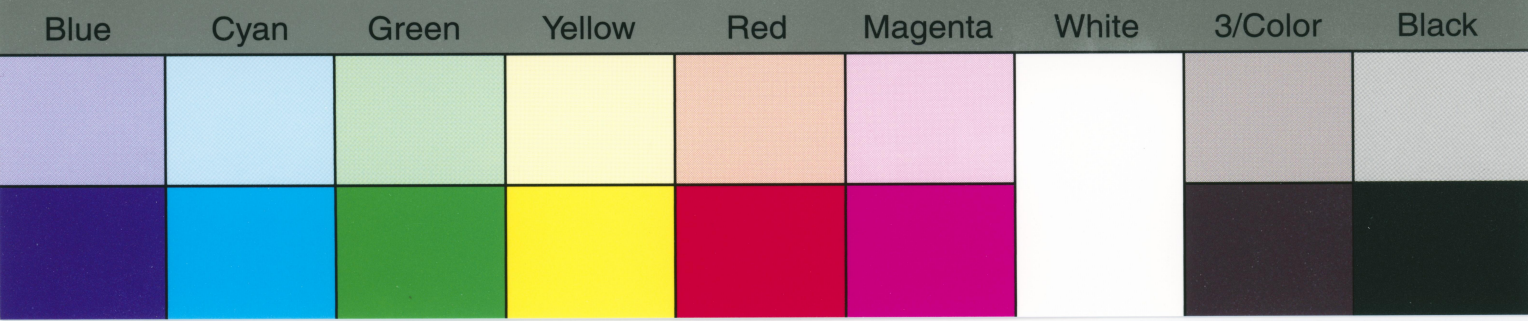

Centimetres **TIFFEN** Color Control Patches © The Tiffen Company, 2007

TIFFEN Color Control Patches

© The Tiffen Company, 2007

Blue Cyan Green Yellow Red Magenta White 3/Color Black

Centimetres **TIFFEN** Color Control Patches © The Tiffen Company, 2007

Blue Cyan Green Yellow Red Magenta White 3/Color Black

TIFFEN Color Control Patches

© The Tiffen Company, 2007

Blue	Cyan	Green	Yellow	Red	Magenta	White	3/Color	Black

TIFFEN Color Control Patches

© The Tiffen Company, 2007

Blue	Cyan	Green	Yellow	Red	Magenta	White	3/Color	Black

TIFFEN Color Control Patches

© The Tiffen Company, 2007

Blue Cyan Green Yellow Red Magenta White 3/Color Black

Centimetres **TIFFEN** Color Control Patches © The Tiffen Company, 2007

TIFFEN Color Control Patches

© The Tiffen Company, 2007

Blue Cyan Green Yellow Red Magenta White 3/Color Black