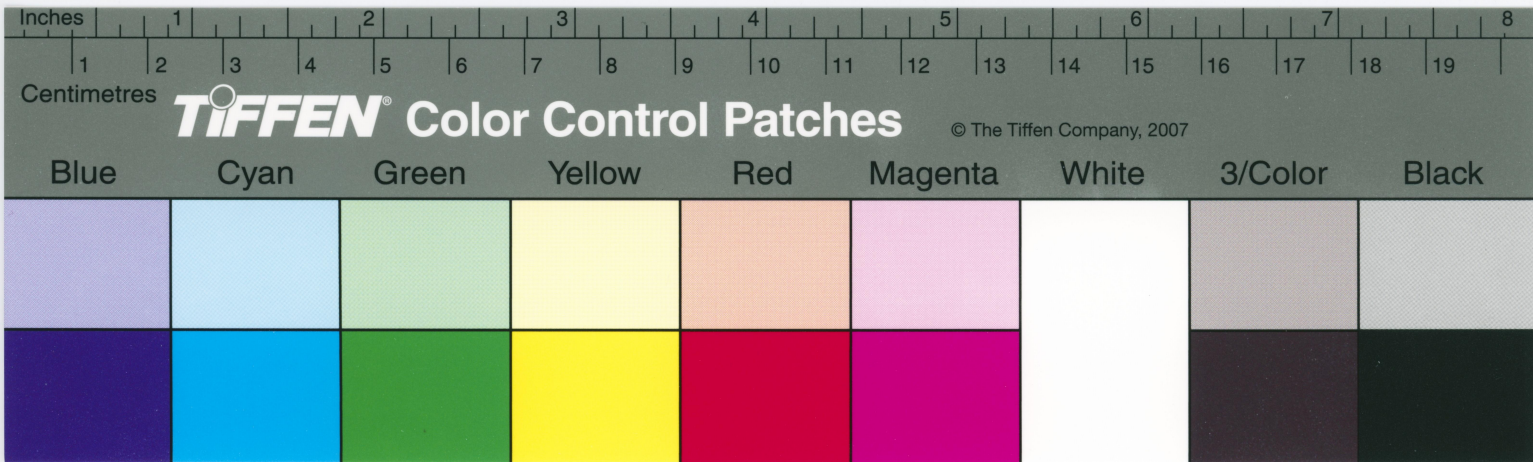

Centimetres **TIFFEN** Color Control Patches © The Tiffen Company, 2007

TIFFEN Color Control Patches

© The Tiffen Company, 2007

Blue Cyan Green Yellow Red Magenta White 3/Color Black

Centimetres **TIFFEN** Color Control Patches © The Tiffen Company, 2007

Blue Cyan Green Yellow Red Magenta White 3/Color Black

TIFFEN Color Control Patches

© The Tiffen Company, 2007

Blue	Cyan	Green	Yellow	Red	Magenta	White	3/Color	Black

TIFFEN Color Control Patches

© The Tiffen Company, 2007

Blue	Cyan	Green	Yellow	Red	Magenta	White	3/Color	Black

TIFFEN Color Control Patches

© The Tiffen Company, 2007

Blue Cyan Green Yellow Red Magenta White 3/Color Black

Centimetres **TIFFEN** Color Control Patches © The Tiffen Company, 2007

TIFFEN Color Control Patches

© The Tiffen Company, 2007

Blue Cyan Green Yellow Red Magenta White 3/Color Black