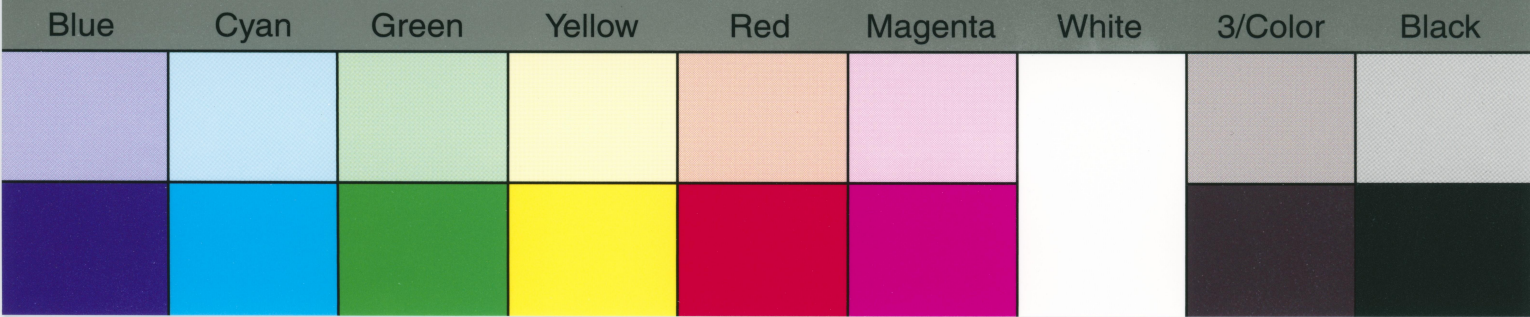

© The Tiffen Company, 2007

Blue	Cyan	Green	Yellow	Red	Magenta	White	3/Color	Black

**TIFFEN** Color Control Patches

© The Tiffen Company, 2007

Blue      Cyan      Green      Yellow      Red      Magenta      White      3/Color      Black

Inches 1 2 3 4 5 6 7 8

Centimetres 1 2 3 4 5 6 7 8 9 10 11 12 13 14 15 16 17 18 19

**TIFFEN** Color Control Patches © The Tiffen Company, 2007

Blue	Cyan	Green	Yellow	Red	Magenta	White	3/Color	Black

**TIFFEN** Color Control Patches

© The Tiffen Company, 2007

Centimetres **TIFFEN** Color Control Patches © The Tiffen Company, 2007

Blue	Cyan	Green	Yellow	Red	Magenta	White	3/Color	Black

Centimetres **TIFFEN** Color Control Patches © The Tiffen Company, 2007

Blue	Cyan	Green	Yellow	Red	Magenta	White	3/Color	Black