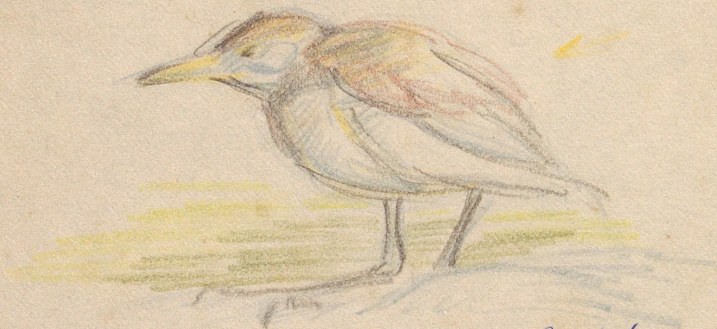

♀

bright wing.

Pale hammer - wing tips more tapered

old turn face white buff  
first two primaries not black.

Marsh

Hen - splayed wing tips.  
all primaries black

Montagu - black wing bar

---

NO RUNES.

lit. Green heron  
fishing from  
perch  
above deep  
water

Sunderman  

---

5/5/89

Sundera  
Ahmedabad  
5/5/89  
0715 hrs

Pond heron  
(Wetland area)

lt. gr. h.  
wading.

w. br. wh.  
on acacia tree

Pied Hornbill  
Sunderam  
5/5/89

Indian Pied

Iris - outer ring ochre  
inner lining Indian red

frontal orbital skin  
eyelids dirty dark grey

Back orbital skin  
dirty white

Gular white

Mouth black

legs & feet greenish grey

Eyelashes only on top lid.

Eye ball flexible

Back roof of mouth  
lowers when bill is open.

? Wren warbler  
CEE fande

Squell  
looking around  
at intruder.

Pop  
Sunderman  
5/5/89