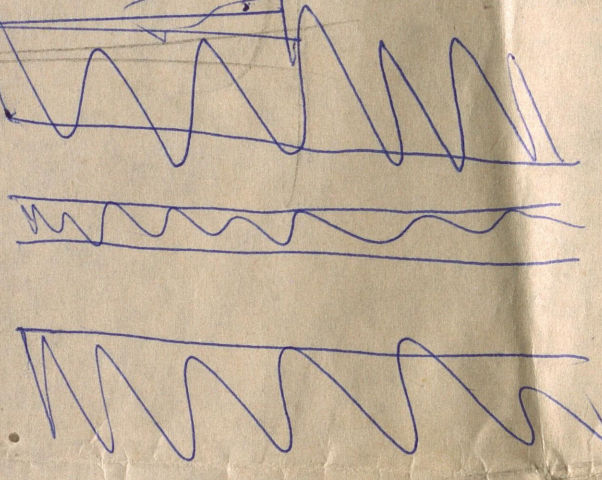

Small, illegible signature or mark in the bottom left corner.

(RW)

E B

90

1514

1515

1516

1517

28

100

N.B. 43F
R.F. 43F

Dusky Wag
Swallow
H. Swallow
W.T. Swallow
J. Cliff Swallow
Red Rumped Swallow
House Martin

House Martin

Dusky Wag

Swallow

House Martin

House Swallow

Red Rumped S.

W.T.

50% reduction
all esp.

ORIOLES / WILSON'S / CUCKOO
SABRES

65

Brown
brown breast
brown back
brown wings
brown tail
brown head
brown neck
brown feet
brown legs
brown body