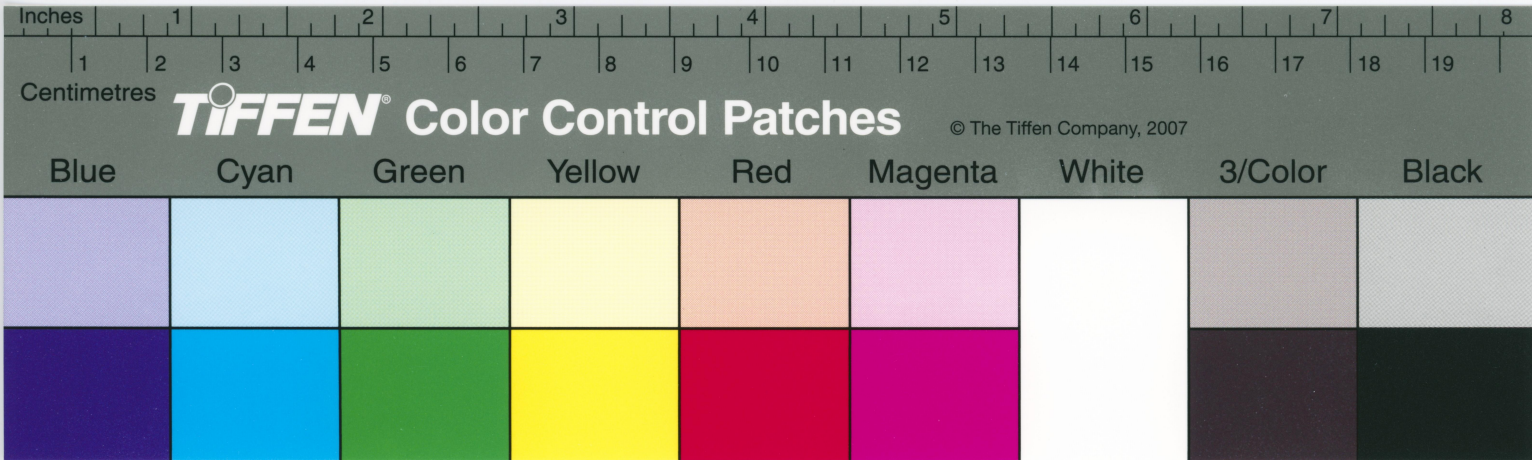

TIFFEN Color Control Patches

© The Tiffen Company, 2007

Blue Cyan Green Yellow Red Magenta White 3/Color Black

TIFFEN Color Control Patches

© The Tiffen Company, 2007

| Blue | Cyan | Green | Yellow | Red | Magenta | White | 3/Color | Black |
|------|------|-------|--------|-----|---------|-------|---------|-------|
| | | | | | | | | |
| | | | | | | | | |

TIFFEN Color Control Patches

© The Tiffen Company, 2007

| Blue | Cyan | Green | Yellow | Red | Magenta | White | 3/Color | Black |
|------|------|-------|--------|-----|---------|-------|---------|-------|
| | | | | | | | | |
| | | | | | | | | |