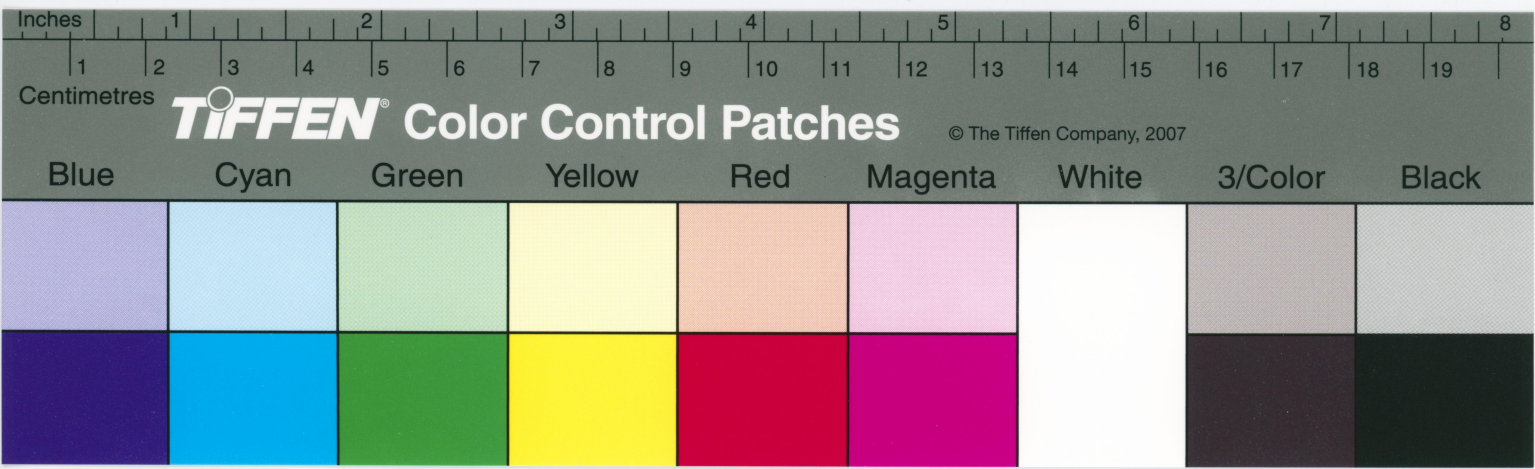

TIFFEN Color Control Patches

© The Tiffen Company, 2007

Blue Cyan Green Yellow Red Magenta White 3/Color Black

TIFFEN Color Control Patches

© The Tiffen Company, 2007

| Blue | Cyan | Green | Yellow | Red | Magenta | White | 3/Color | Black |
|------|------|-------|--------|-----|---------|-------|---------|-------|
| | | | | | | | | |
| | | | | | | | | |

TIFFEN Color Control Patches

© The Tiffen Company, 2007

| Blue | Cyan | Green | Yellow | Red | Magenta | White | 3/Color | Black |
|------|------|-------|--------|-----|---------|-------|---------|-------|
| | | | | | | | | |
| | | | | | | | | |