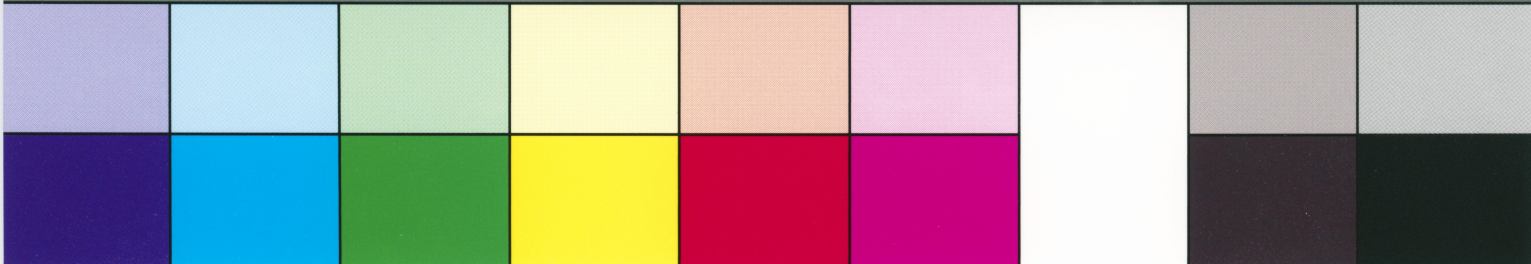

TIFFEN Color Control Patches © The Tiffen Company, 2007

| Blue | Cyan | Green | Yellow | Red | Magenta | White | 3/Color | Black |
|------|------|-------|--------|-----|---------|-------|---------|-------|
|------|------|-------|--------|-----|---------|-------|---------|-------|

TIFFEN Color Control Patches

© The Tiffen Company, 2007

Blue Cyan Green Yellow Red Magenta White 3/Color Black

TIFFEN Color Control Patches

© The Tiffen Company, 2007

| Blue | Cyan | Green | Yellow | Red | Magenta | White | 3/Color | Black |
|------|------|-------|--------|-----|---------|-------|---------|-------|
| | | | | | | | | |
| | | | | | | | | |