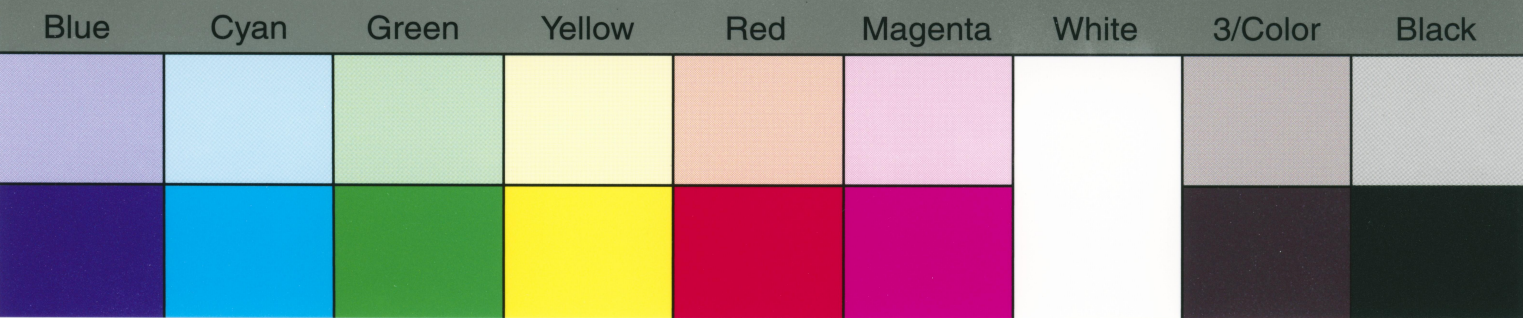

TIFFEN Color Control Patches © The Tiffen Company, 2007

| Blue | Cyan | Green | Yellow | Red | Magenta | White | 3/Color | Black |
|------|------|-------|--------|-----|---------|-------|---------|-------|
|------|------|-------|--------|-----|---------|-------|---------|-------|

TIFFEN Color Control Patches

© The Tiffen Company, 2007

Blue Cyan Green Yellow Red Magenta White 3/Color Black

TIFFEN Color Control Patches

© The Tiffen Company, 2007

| Blue | Cyan | Green | Yellow | Red | Magenta | White | 3/Color | Black |
|------|------|-------|--------|-----|---------|-------|---------|-------|
| | | | | | | | | |
| | | | | | | | | |

Inches 1 2 3 4 5 6 7 8

Centimetres 1 2 3 4 5 6 7 8 9 10 11 12 13 14 15 16 17 18 19

TIFFEN Color Control Patches © The Tiffen Company, 2007

| Blue | Cyan | Green | Yellow | Red | Magenta | White | 3/Color | Black |
|------|------|-------|--------|-----|---------|-------|---------|-------|
| | | | | | | | | |
| | | | | | | | | |

Centimetres **TIFFEN** Color Control Patches © The Tiffen Company, 2007

TIFFEN Color Control Patches

© The Tiffen Company, 2007

| Blue | Cyan | Green | Yellow | Red | Magenta | White | 3/Color | Black |
|------|------|-------|--------|-----|---------|-------|---------|-------|
| | | | | | | | | |
| | | | | | | | | |