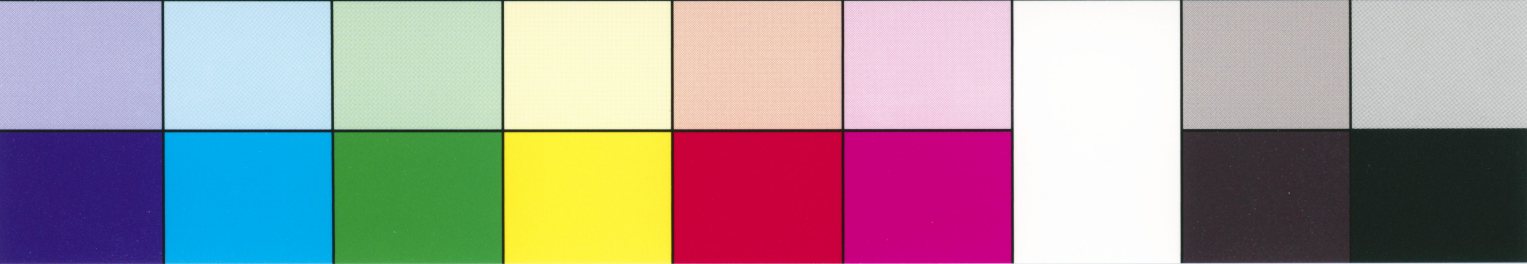

TIFFEN Color Control Patches

© The Tiffen Company, 2007

Blue   Cyan   Green   Yellow   Red   Magenta   White   3/Color   Black