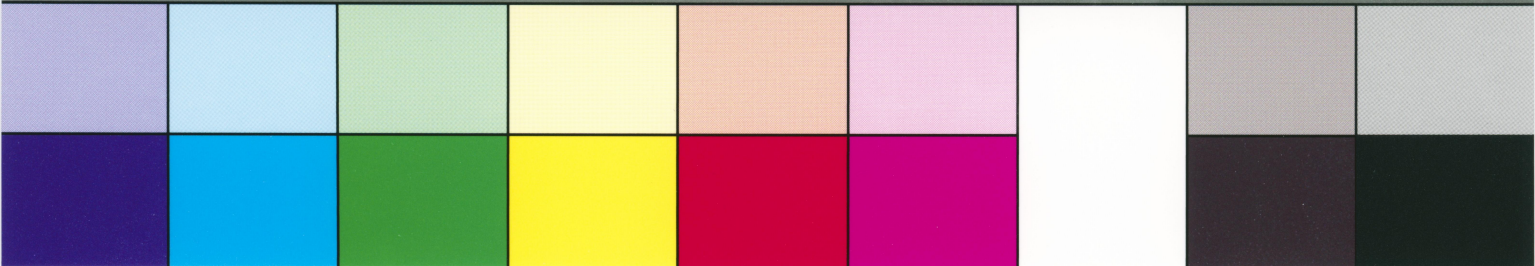

Centimetres

TIFFEN® Color Control Patches

© The Tiffen Company, 2007

Blue Cyan Green Yellow Red Magenta White 3/Color Black

TIFFEN Color Control Patches

© The Tiffen Company, 2007

| Blue | Cyan | Green | Yellow | Red | Magenta | White | 3/Color | Black |
|------|------|-------|--------|-----|---------|-------|---------|-------|
| | | | | | | | | |
| | | | | | | | | |

TIFFEN Color Control Patches © The Tiffen Company, 2007

| Blue | Cyan | Green | Yellow | Red | Magenta | White | 3/Color | Black |
|------|------|-------|--------|-----|---------|-------|---------|-------|
|------|------|-------|--------|-----|---------|-------|---------|-------|