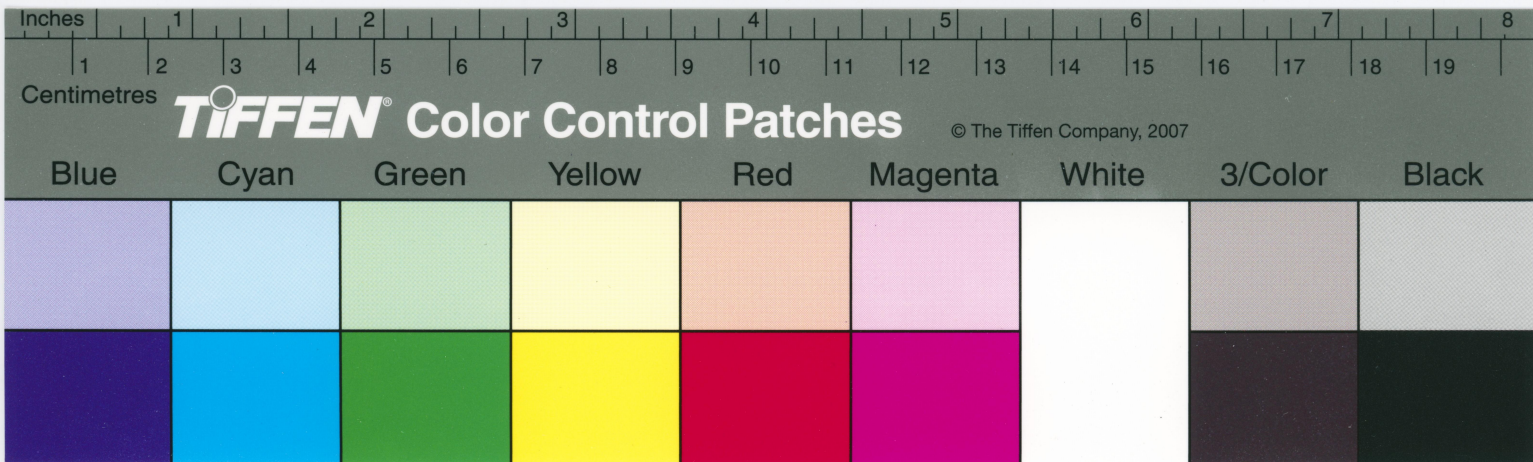

**TIFFEN** Color Control Patches © The Tiffen Company, 2007

Blue

Cyan

Green

Yellow

Red

Magenta

White

3/Color

Black

**TIFFEN** Color Control Patches © The Tiffen Company, 2007

Blue Cyan Green Yellow Red Magenta White 3/Color Black

Centimetres

**TIFFEN** Color Control Patches

© The Tiffen Company, 2007

Blue      Cyan      Green      Yellow      Red      Magenta      White      3/Color      Black

Blue Cyan Green Yellow Red Magenta White 3/Color Black

Centimetres