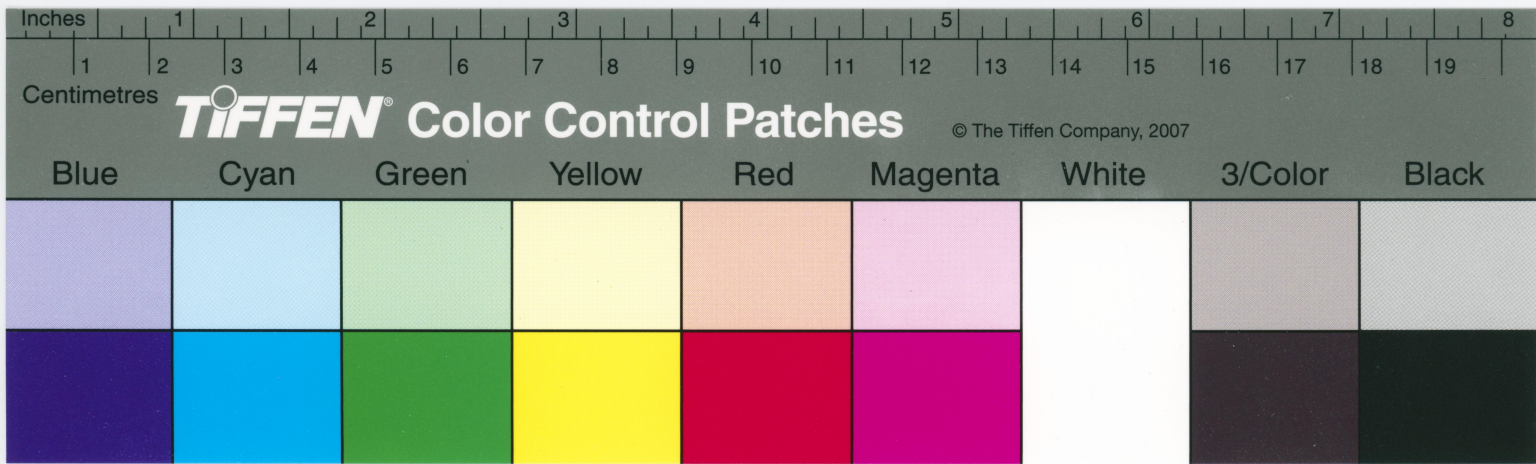

3/Color

Black

**TIFFEN** Color Control Patches © The Tiffen Company, 2007

Blue Cyan Green Yellow Red Magenta White 3/Color Black

Centimetres

**TIFFEN** Color Control Patches

© The Tiffen Company, 2007

Blue      Cyan      Green      Yellow      Red      Magenta      White      3/Color      Black

Inches 1 2 3 4 5 6 7 8

Centimetres 1 2 3 4 5 6 7 8 9 10 11 12 13 14 15 16 17 18 19

**TIFFEN** Color Control Patches

© The Tiffen Company, 2007

Blue Cyan Green Yellow Red Magenta White 3/Color Black

**TIFFEN** Color Control Patches

© The Tiffen Company, 2007

Blue	Cyan	Green	Yellow	Red	Magenta	White	3/Color	Black

Inches 1 2 3 4 5 6 7 8

Centimetres 1 2 3 4 5 6 7 8 9 10 11 12 13 14 15 16 17 18 19

**TIFFEN** Color Control Patches

© The Tiffen Company, 2007

Blue Cyan Green Yellow Red Magenta White 3/Color Black

Centimetres