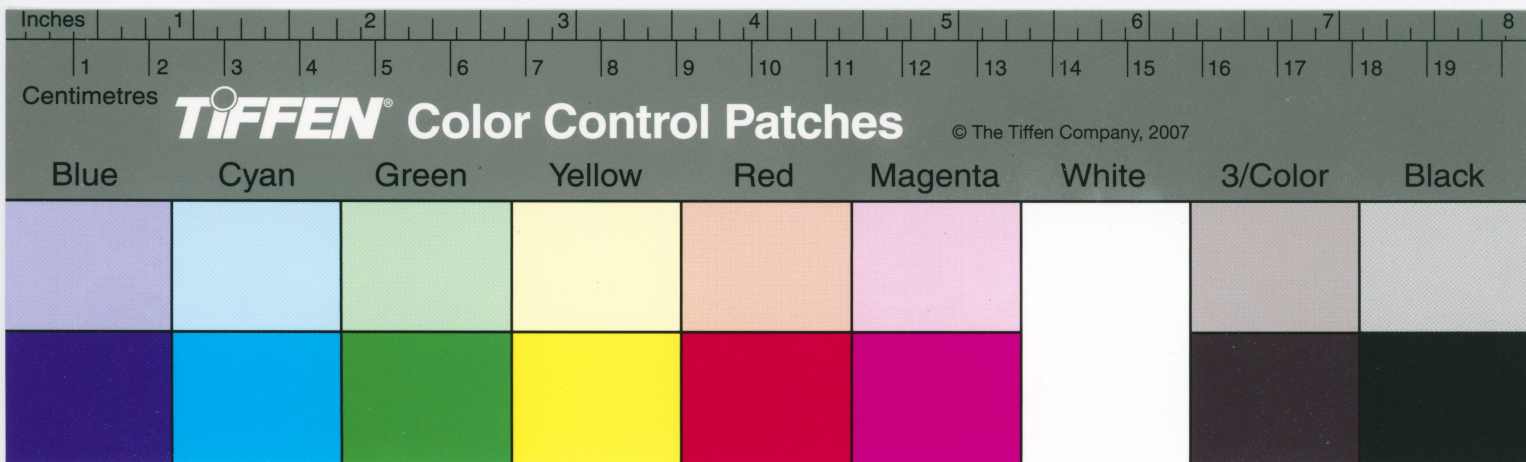

© The Tiffen Company, 2007

Blue	Cyan	Green	Yellow	Red	Magenta	White	3/Color	Black

Inches 1 2 3 4 5 6 7 8

Centimetres 1 2 3 4 5 6 7 8 9 10 11 12 13 14 15 16 17 18 19

**TIFFEN** Color Control Patches

© The Tiffen Company, 2007

Blue Cyan Green Yellow Red Magenta White 3/Color Black

Centimetres

# TIFFEN® Color Control Patches

© The Tiffen Company, 2007

Blue      Cyan      Green      Yellow      Red      Magenta      White      3/Color      Black

**TIFFEN** Color Control Patches

© The Tiffen Company, 2007