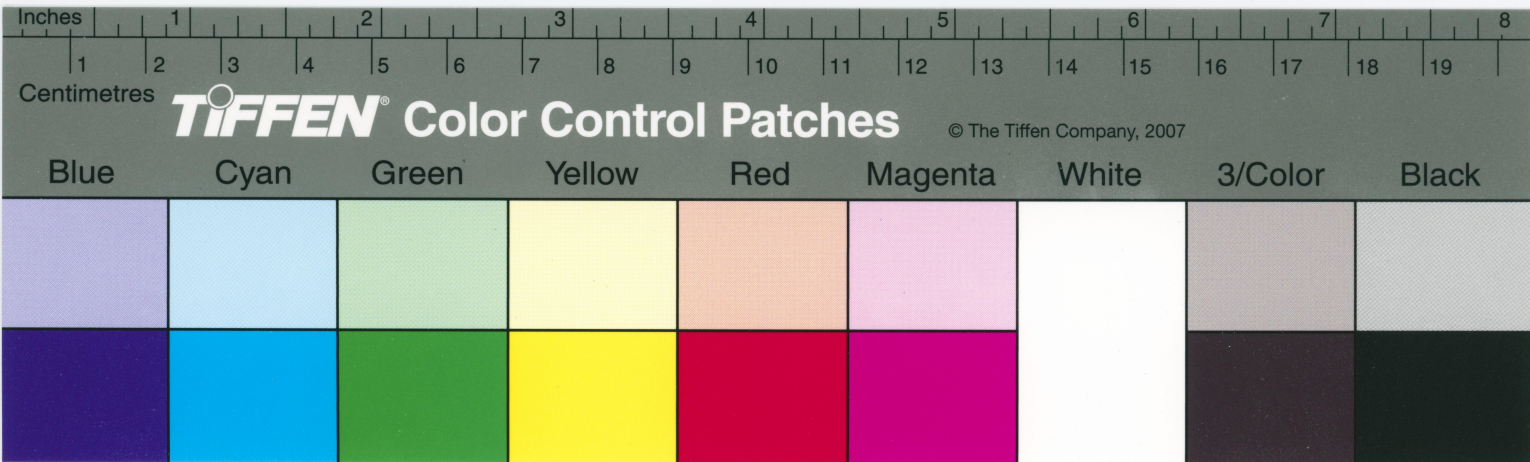

3/Color

Black

**TIFFEN** Color Control Patches © The Tiffen Company, 2007

Blue Cyan Green Yellow Red Magenta White 3/Color Black

Centimetres

**TIFFEN** Color Control Patches

© The Tiffen Company, 2007

Blue      Cyan      Green      Yellow      Red      Magenta      White      3/Color      Black

Inches 1 2 3 4 5 6 7 8

Centimetres 1 2 3 4 5 6 7 8 9 10 11 12 13 14 15 16 17 18 19

**TIFFEN** Color Control Patches

© The Tiffen Company, 2007

Blue Cyan Green Yellow Red Magenta White 3/Color Black

**TIFFEN** Color Control Patches

© The Tiffen Company, 2007

Blue	Cyan	Green	Yellow	Red	Magenta	White	3/Color	Black

Inches 1 2 3 4 5 6 7 8

Centimetres 1 2 3 4 5 6 7 8 9 10 11 12 13 14 15 16 17 18 19

**TIFFEN** Color Control Patches

© The Tiffen Company, 2007

Blue Cyan Green Yellow Red Magenta White 3/Color Black

Centimetres