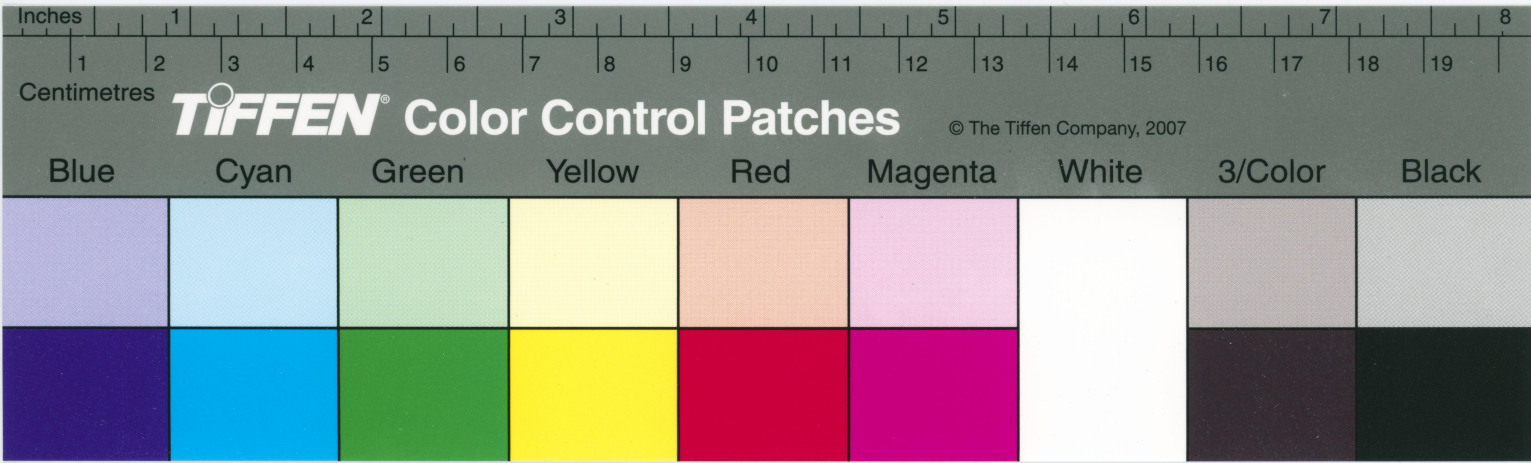

3/Color

Black

**TIFFEN** Color Control Patches © The Tiffen Company, 2007

Blue Cyan Green Yellow Red Magenta White 3/Color Black

Centimetres

**TIFFEN** Color Control Patches

© The Tiffen Company, 2007

Blue      Cyan      Green      Yellow      Red      Magenta      White      3/Color      Black

Inches 1 2 3 4 5 6 7 8

Centimetres 1 2 3 4 5 6 7 8 9 10 11 12 13 14 15 16 17 18 19

**TIFFEN** Color Control Patches

© The Tiffen Company, 2007

Blue Cyan Green Yellow Red Magenta White 3/Color Black

**TIFFEN** Color Control Patches

© The Tiffen Company, 2007

Blue	Cyan	Green	Yellow	Red	Magenta	White	3/Color	Black

Inches 1 2 3 4 5 6 7 8

Centimetres 1 2 3 4 5 6 7 8 9 10 11 12 13 14 15 16 17 18 19

**TIFFEN** Color Control Patches

© The Tiffen Company, 2007

Blue Cyan Green Yellow Red Magenta White 3/Color Black

Centimetres