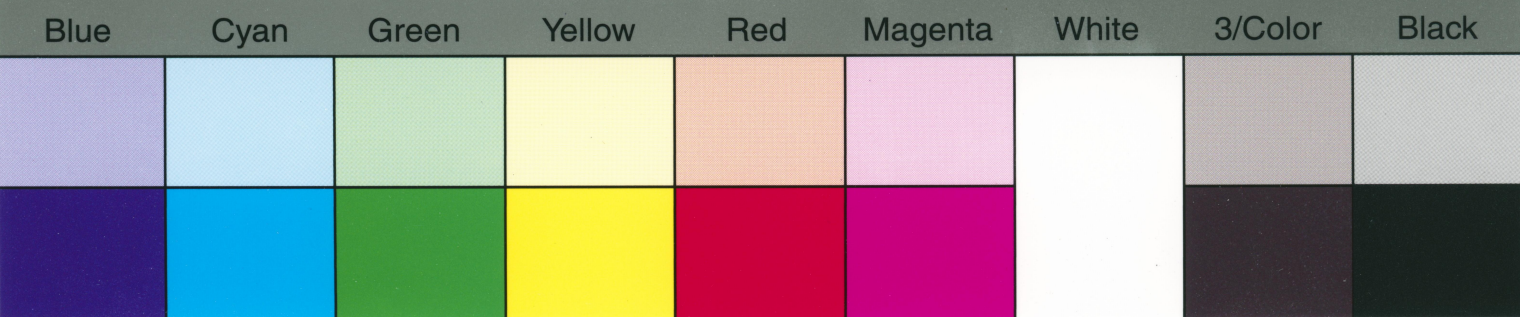

**TIFFEN** Color Control Patches © The Tiffen Company, 2007

Blue

Cyan

Green

Yellow

Red

Magenta

White

3/Color

Black

**TIFFEN** Color Control Patches © The Tiffen Company, 2007

Blue Cyan Green Yellow Red Magenta White 3/Color Black

Centimetres

**TIFFEN** Color Control Patches

© The Tiffen Company, 2007

Blue      Cyan      Green      Yellow      Red      Magenta      White      3/Color      Black

Blue      Cyan      Green      Yellow      Red      Magenta      White      3/Color      Black

**TIFFEN** Color Control Patches © The Tiffen Company, 2007

Blue Cyan Green Yellow Red Magenta White 3/Color Black