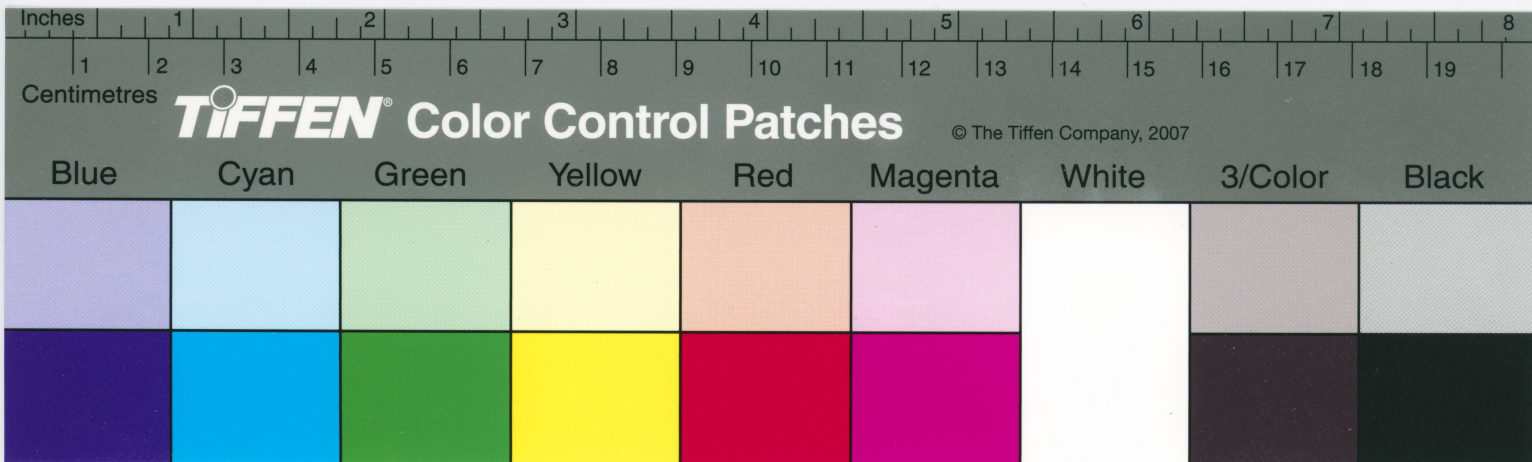

**TIFFEN** Color Control Patches © The Tiffen Company, 2007

Blue

Cyan

Green

Yellow

Red

Magenta

White

3/Color

Black

**TIFFEN** Color Control Patches © The Tiffen Company, 2007

Blue Cyan Green Yellow Red Magenta White 3/Color Black

Centimetres

**TIFFEN** Color Control Patches

© The Tiffen Company, 2007

Blue      Cyan      Green      Yellow      Red      Magenta      White      3/Color      Black

Blue Cyan Green Yellow Red Magenta White 3/Color Black

Centimetres