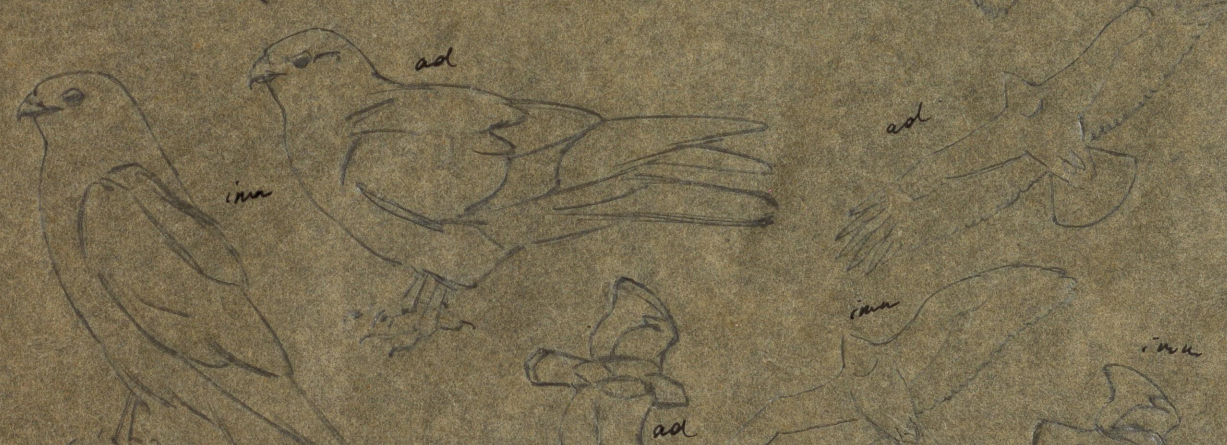

BLACK SHOULDERED KITE

U. S. SKUA

WHITE EYED BUZZARD

GREY FACED BUZZ

Common Buzz

← Bolder bars on centrals compared to keesa - also bigger size but not evident in the illust.

296 B1B
264 +

Ceryle alcyon

Carl
2/2/89

Boer