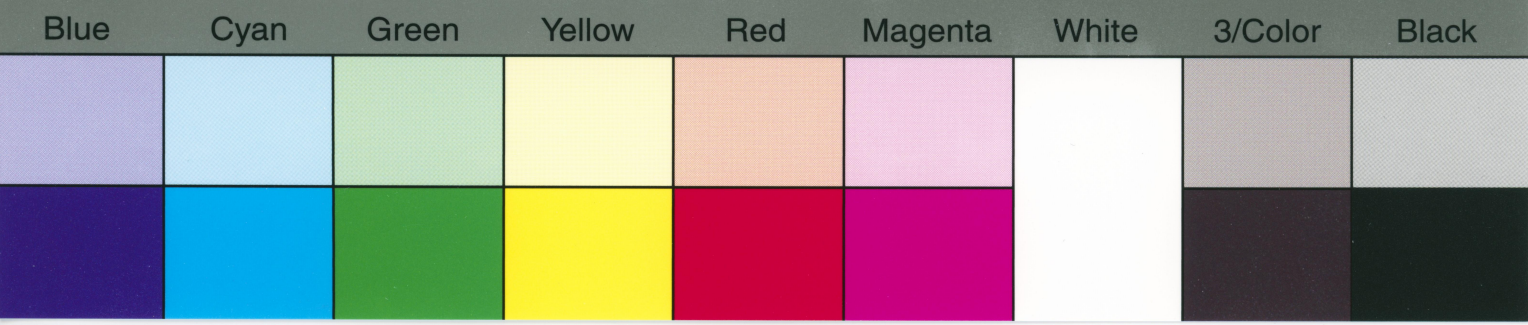

TIFFEN Color Control Patches

© The Tiffen Company, 2007

Blue Cyan Green Yellow Red Magenta White 3/Color Black

TIFFEN Color Control Patches

© The Tiffen Company, 2007

Blue	Cyan	Green	Yellow	Red	Magenta	White	3/Color	Black

Centimetres **TIFFEN** Color Control Patches © The Tiffen Company, 2007

Blue	Cyan	Green	Yellow	Red	Magenta	White	3/Color	Black
------	------	-------	--------	-----	---------	-------	---------	-------

Centimetres **TIFFEN** Color Control Patches © The Tiffen Company, 2007