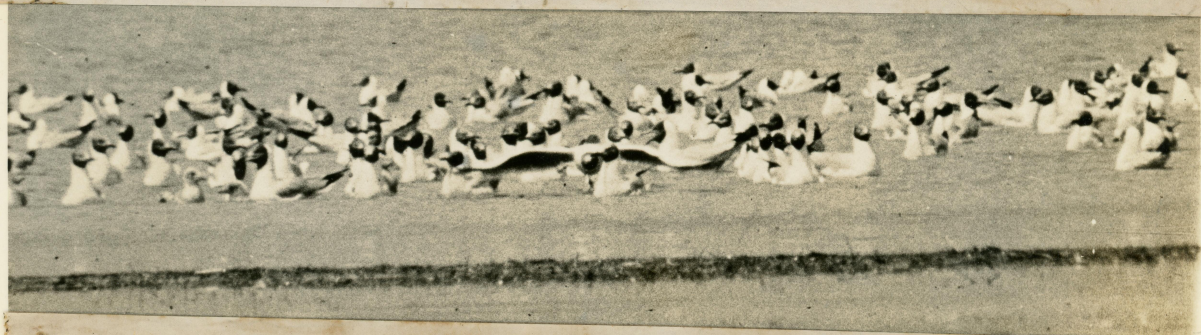

Black-necked Crane
Grus nigricollis
on the nest—

Photography
SYED ALI SHAM
LER, INDIA

RIZONG MONASTERY
LADAKH
INDIA

Photography
SYED ALI SHAM
LEH, INDIA

Photography
BYED ALI SHAN
LEH, INDIA

LAMAYURU MONASTERY
LADAKH
INDIA

Photography
SYED ALI SHAN
LER, INDIA

W W F - India - ORNITHOLOGICAL EXPEDITION - LADAKH - 1976