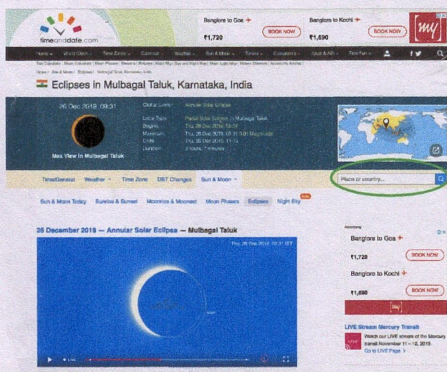

## Whether during an eclipse or not, never look at the Sun with naked eyes.

There are three ways to safely observe the Sun, whether during an eclipse or otherwise:

1. Using certified solar filter goggles
2. Watching the image of the Sun projected onto a screen via a "pin-hole" made in a cardboard
3. Watching the image of the Sun projected onto a screen using a mirror

Safe Viewing of the Sun Suraj Zameen Par YouTube Video  
<https://www.youtube.com/watch?v=-Xdy5TOi2E4>

Pin Hole Camera Suraj Zameen Par YouTube Video:  
<https://www.youtube.com/watch?v=H0yrthHRzsXc>

Magic Mirror Suraj Zameen Par YouTube Video:  
<https://www.youtube.com/watch?v=oLMyv0zZavA>

Ball projector to view the sun: Suraj Zameen Par YouTube Video:  
<https://www.youtube.com/watch?v=9FHT6R-Hm4Y>

## Pregnancy and Eclipses

English: <https://www.youtube.com/watch?v=ay171HEiMIQ&t=4s>. Kannada: <https://www.youtube.com/watch?v=lxG0LakixVo&t=17s>

What time will the eclipse begin and end in my location?