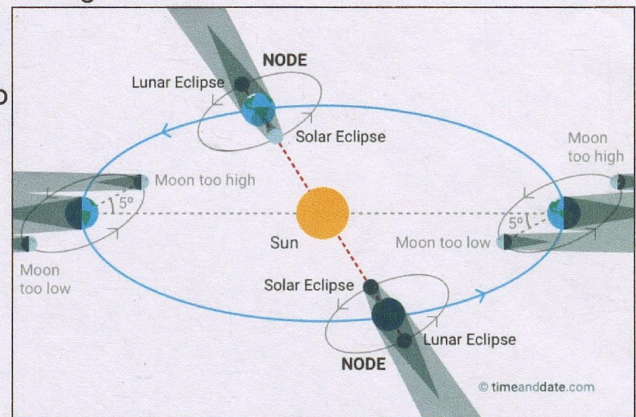

The Crescent Sun!

26th December 2019

Safe Viewing from anywhere in India!!

A partial solar eclipse results in the Sun being seen in the shape of a crescent. The Crescent Sun will be visible all over India. The totality - i.e., Sun in the shape of a "ring" will only be seen in a few regions in southern India.

Whether during an eclipse or not, never look at the Sun with naked eyes.

There are three ways to safely observe the Sun, whether during an eclipse or otherwise:

1. Using certified solar filter goggles
2. Watching the image of the Sun projected onto a screen via a "pin-hole" made in a cardboard
3. Watching the image of the Sun projected onto a screen using a mirror

Safe Viewing of the Sun Suraj Zameen Par YouTube Video
<https://www.youtube.com/watch?v=-Xdy5TOi2E4>

Pin Hole Camera Suraj Zameen Par YouTube Video:
<https://www.youtube.com/watch?v=H0yrthHRzsXc>

Magic Mirror Suraj Zameen Par YouTube Video:
<https://www.youtube.com/watch?v=oLMyv0zZavA>

Ball projector to view the sun: Suraj Zameen Par YouTube Video:
<https://www.youtube.com/watch?v=9FHT6R-Hm4Y>

Pregnancy and Eclipses

English: <https://www.youtube.com/watch?v=ay171HEiMIQ&t=4s>. Kannada: <https://www.youtube.com/watch?v=lxG0LakixVo&t=17s>

What time will the eclipse begin and end in my location?

In the website given below, enter the name of your town or village in the appropriate location box (shown on the left). You will obtain an animation of the progress of the eclipse in your location, as well as information on the timings and directions.

<https://www.timeanddate.com/eclipse/map/2019-december-26>