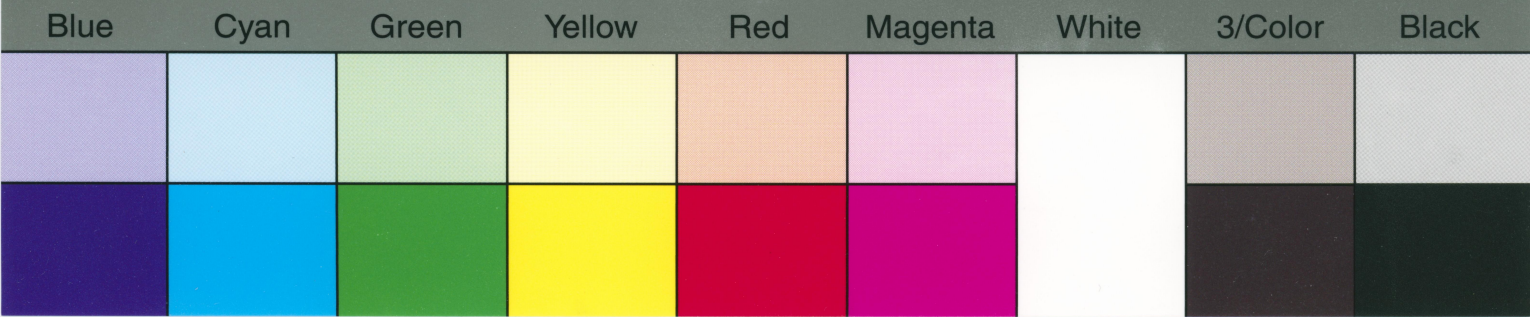

TIFFEN Color Control Patches

© The Tiffen Company, 2007

Blue Cyan Green Yellow Red Magenta White 3/Color Black

TIFFEN Color Control Patches

© The Tiffen Company, 2007

Blue Cyan Green Yellow Red Magenta White 3/Color Black

Centimetres **TIFFEN** Color Control Patches © The Tiffen Company, 2007

Blue Cyan Green Yellow Red Magenta White 3/Color Black

TIFFEN Color Control Patches

© The Tiffen Company, 2007

Centimetres

TIFFEN Color Control Patches

© The Tiffen Company, 2007

Blue Cyan Green Yellow Red Magenta White 3/Color Black

TIFFEN Color Control Patches © The Tiffen Company, 2007

Blue	Cyan	Green	Yellow	Red	Magenta	White	3/Color	Black

Centimetres

Blue Cyan Green Yellow Red Magenta White 3/Color Black