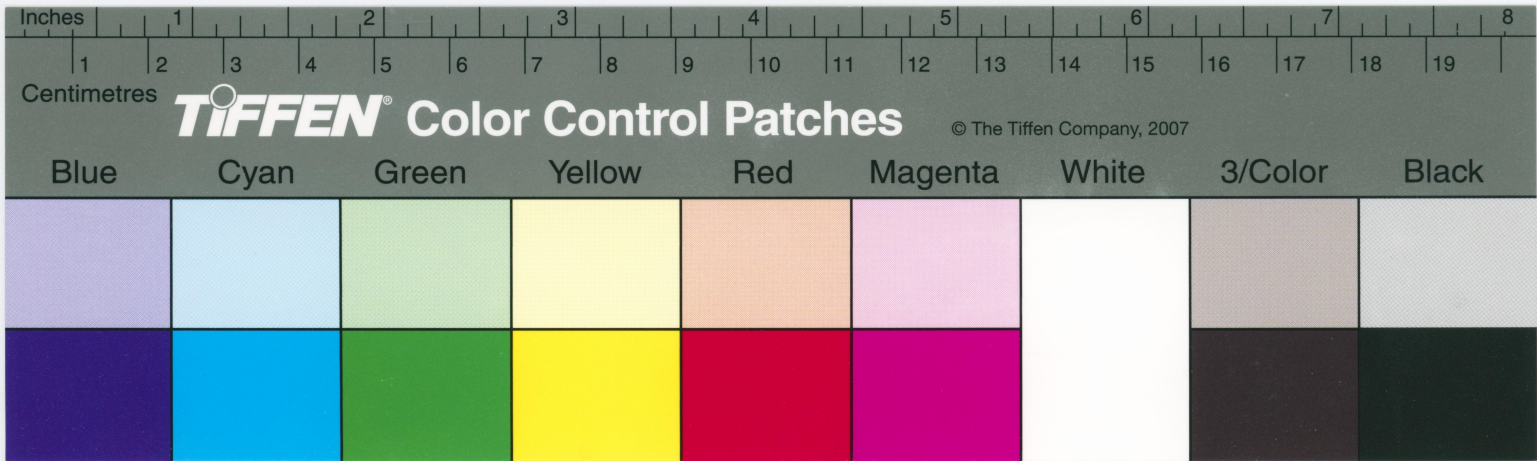

Centimetres **TIFFEN** Color Control Patches © The Tiffen Company, 2007

Blue Cyan Green Yellow Red Magenta White 3/Color Black

TIFFEN Color Control Patches

© The Tiffen Company, 2007

Centimetres

TIFFEN Color Control Patches

© The Tiffen Company, 2007

Blue Cyan Green Yellow Red Magenta White 3/Color Black

TIFFEN Color Control Patches © The Tiffen Company, 2007

Blue	Cyan	Green	Yellow	Red	Magenta	White	3/Color	Black

Centimetres

TIFFEN Color Control Patches

© The Tiffen Company, 2007

Blue

Cyan

Green

Yellow

Red

Magenta

Blue Cyan Green Yellow Red Magenta White 3/Color Black