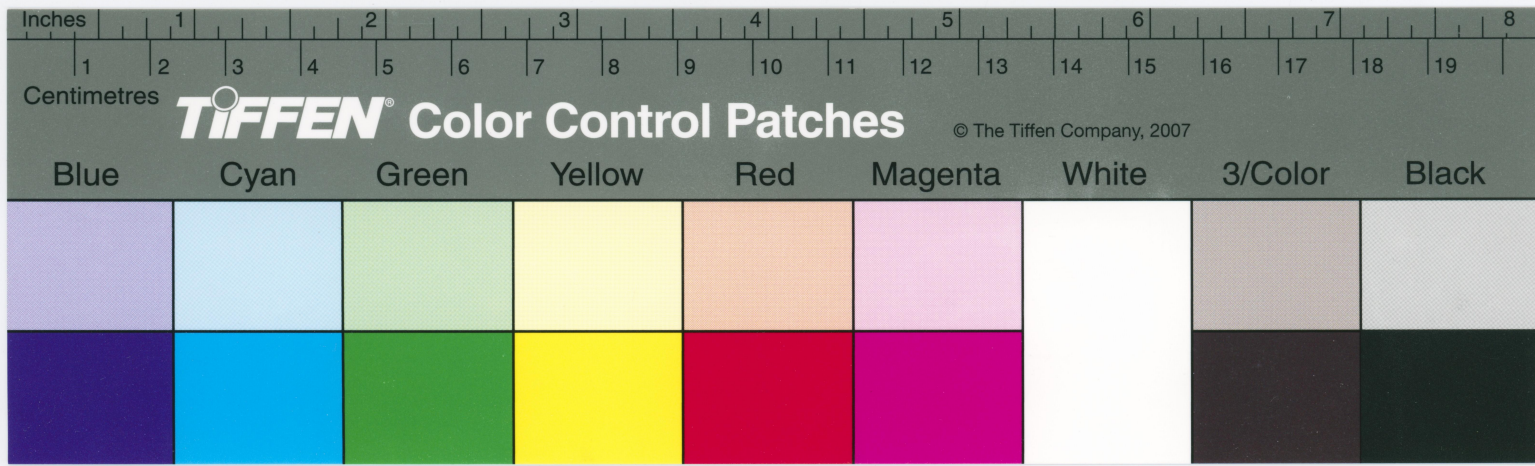

Centimetres **TIFFEN** Color Control Patches © The Tiffen Company, 2007

Blue Cyan Green Yellow Red Magenta White 3/Color Black

TIFFEN Color Control Patches

© The Tiffen Company, 2007

Centimetres

TIFFEN Color Control Patches

© The Tiffen Company, 2007

Blue Cyan Green Yellow Red Magenta White 3/Color Black

TIFFEN Color Control Patches © The Tiffen Company, 2007

Blue	Cyan	Green	Yellow	Red	Magenta	White	3/Color	Black

Centimetres

TIFFEN Color Control Patches

© The Tiffen Company, 2007

Blue

Cyan

Green

Yellow

Red

Magenta

Blue Cyan Green Yellow Red Magenta White 3/Color Black