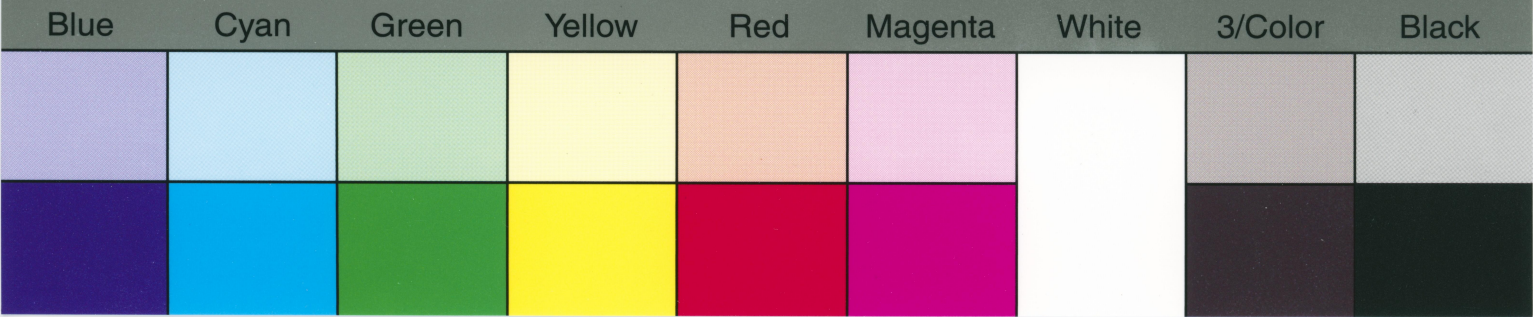

Blue Cyan Green Yellow Red Magenta White 3/Color Black

TIFFEN Color Control Patches © The Tiffen Company, 2007

Blue	Cyan	Green	Yellow	Red	Magenta	White	3/Color	Black
------	------	-------	--------	-----	---------	-------	---------	-------

TIFFEN Color Control Patches

© The Tiffen Company, 2007

Blue Cyan Green Yellow Red Magenta White 3/Color Black

Inches 1 2 3 4 5 6 7 8

Centimetres 1 2 3 4 5 6 7 8 9 10 11 12 13 14 15 16 17 18 19

TIFFEN Color Control Patches © The Tiffen Company, 2007

Blue	Cyan	Green	Yellow	Red	Magenta	White	3/Color	Black

Centimetres

TIFFEN Color Control Patches

© The Tiffen Company, 2007

Blue Cyan Green Yellow Red Magenta White 3/Color Black

TIFFEN Color Control Patches

© The Tiffen Company, 2007

TIFFEN Color Control Patches

© The Tiffen Company, 2007

Blue Cyan Green Yellow Red Magenta White 3/Color Black

TIFFEN Color Control Patches

© The Tiffen Company, 2007

Blue	Cyan	Green	Yellow	Red	Magenta	White	3/Color	Black