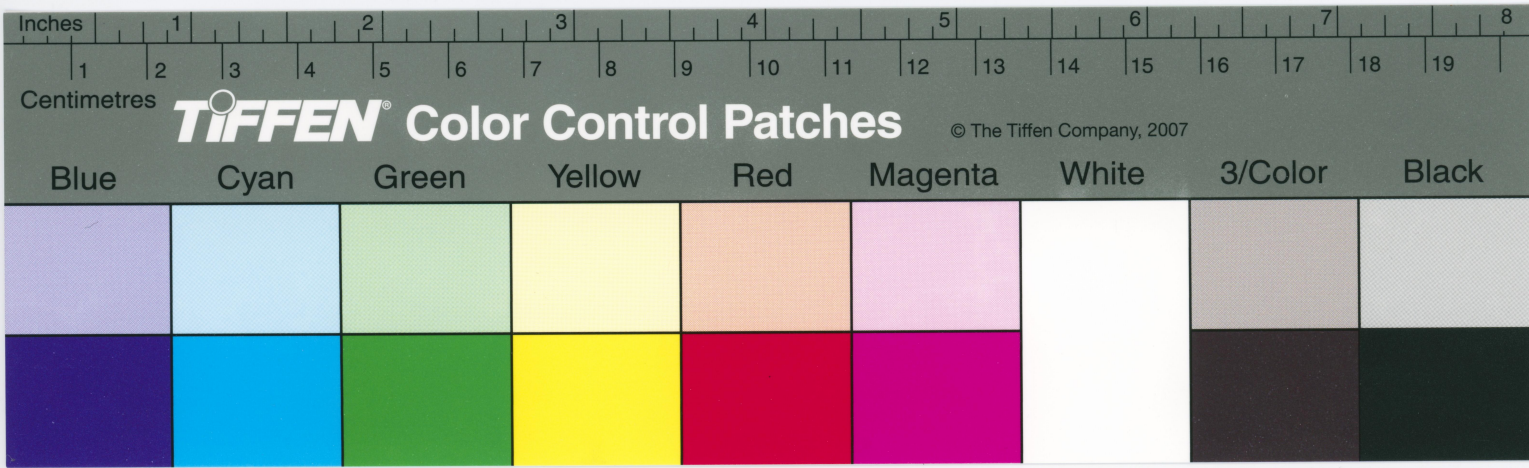

Centimetres **TIFFEN** Color Control Patches © The Tiffen Company, 2007

Blue	Cyan	Green	Yellow	Red	Magenta	White	3/Color	Black

**TIFFEN** Color Control Patches

© The Tiffen Company, 2007

Blue      Cyan      Green      Yellow      Red      Magenta      White      3/Color      Black