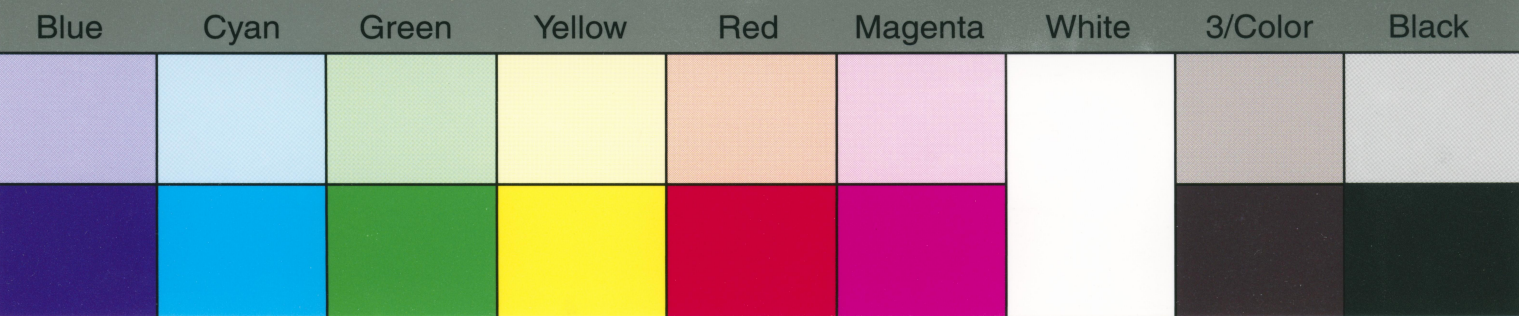

TIFFEN Color Control Patches

© The Tiffen Company, 2007

Blue Cyan Green Yellow Red Magenta White 3/Color Black

TIFFEN Color Control Patches

© The Tiffen Company, 2007

Blue	Cyan	Green	Yellow	Red	Magenta	White	3/Color	Black

Centimetres **TIFFEN** Color Control Patches © The Tiffen Company, 2007

Centimetres **TIFFEN** Color Control Patches © The Tiffen Company, 2007

TIFFEN Color Control Patches

© The Tiffen Company, 2007

Blue Cyan Green Yellow Red Magenta White 3/Color Black

TIFFEN Color Control Patches © The Tiffen Company, 2007

TIFFEN Color Control Patches

© The Tiffen Company, 2007

Centimetres

TIFFEN Color Control Patches

© The Tiffen Company, 2007

Blue

Cyan

Green

Yellow

Red

Magenta

White

3/Color

Black

TIFFEN Color Control Patches