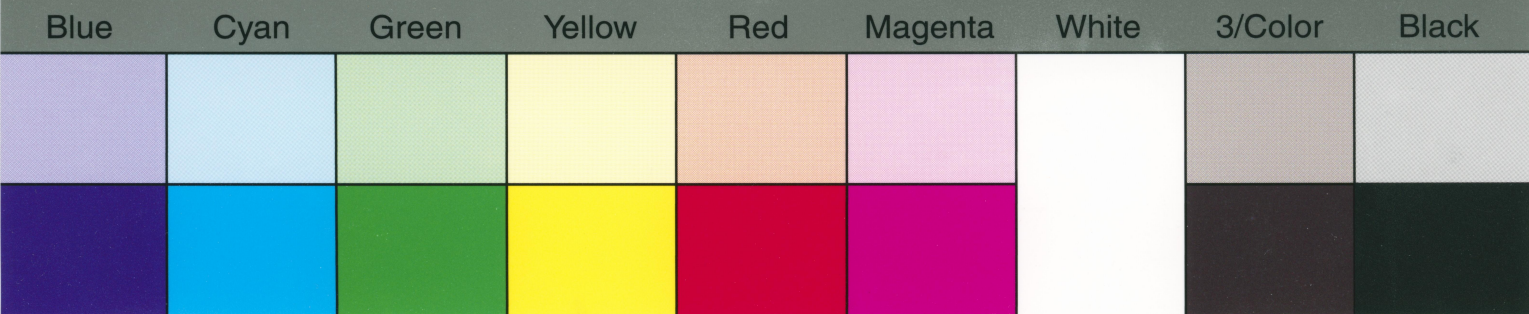

TIFFEN Color Control Patches

© The Tiffen Company, 2007

Blue Cyan Green Yellow Red Magenta White 3/Color Black

TIFFEN Color Control Patches

© The Tiffen Company, 2007

Blue	Cyan	Green	Yellow	Red	Magenta	White	3/Color	Black

Centimetres **TIFFEN** Color Control Patches © The Tiffen Company, 2007

Centimetres **TIFFEN** Color Control Patches © The Tiffen Company, 2007

TIFFEN Color Control Patches

© The Tiffen Company, 2007

Blue Cyan Green Yellow Red Magenta White 3/Color Black

Green

Yellow

Red

Magenta

White

3/Color

Black

TIFFEN Color Control Patches

© The Tiffen Company, 2007

Blue	Cyan	Green	Yellow	Red	Magenta	White	3/Color	Black