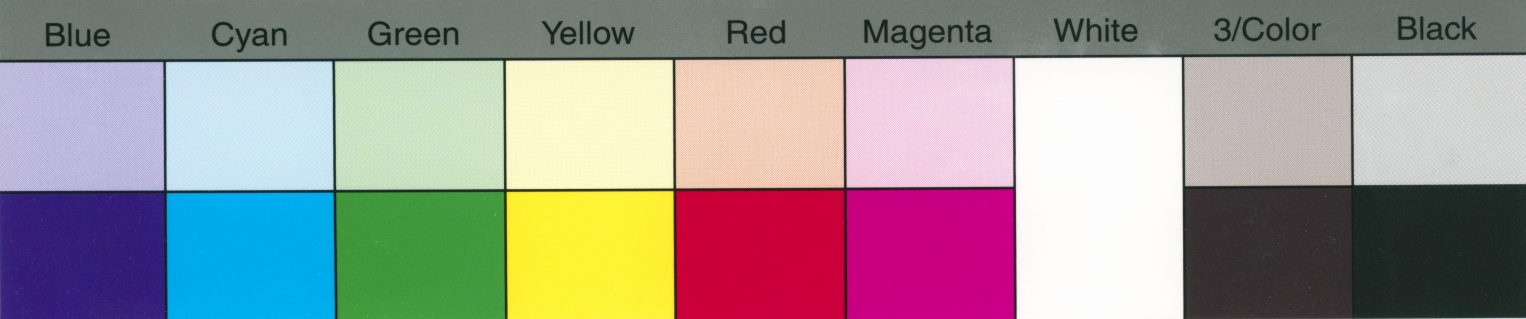

TIFFEN Color Control Patches

© The Tiffen Company, 2007

Blue Cyan Green Yellow Red Magenta White 3/Color Black

TIFFEN Color Control Patches

© The Tiffen Company, 2007

Blue	Cyan	Green	Yellow	Red	Magenta	White	3/Color	Black

Centimetres **TIFFEN** Color Control Patches © The Tiffen Company, 2007

Centimetres **TIFFEN** Color Control Patches © The Tiffen Company, 2007

TIFFEN Color Control Patches

© The Tiffen Company, 2007

Blue Cyan Green Yellow Red Magenta White 3/Color Black

Green

Yellow

Red

Magenta

White

3/Color

Black

TIFFEN Color Control Patches

© The Tiffen Company, 2007

Blue	Cyan	Green	Yellow	Red	Magenta	White	3/Color	Black