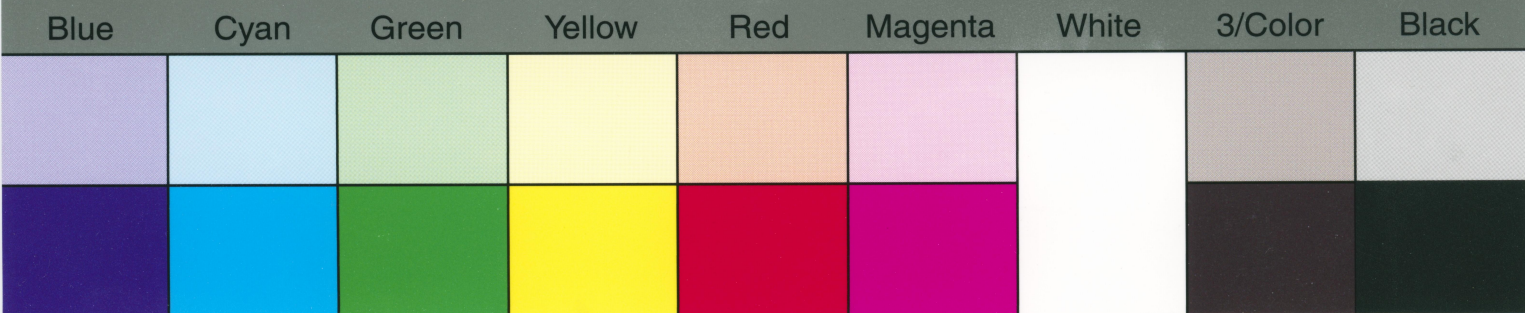

TIFFEN Color Control Patches

© The Tiffen Company, 2007

Blue Cyan Green Yellow Red Magenta White 3/Color Black

TIFFEN Color Control Patches

© The Tiffen Company, 2007

Blue	Cyan	Green	Yellow	Red	Magenta	White	3/Color	Black

Centimetres **TIFFEN** Color Control Patches © The Tiffen Company, 2007

Centimetres **TIFFEN** Color Control Patches © The Tiffen Company, 2007

TIFFEN Color Control Patches

© The Tiffen Company, 2007

Blue Cyan Green Yellow Red Magenta White 3/Color Black

TIFFEN Color Control Patches © The Tiffen Company, 2007

TIFFEN Color Control Patches

© The Tiffen Company, 2007

Centimetres

TIFFEN Color Control Patches

© The Tiffen Company, 2007

Blue

Cyan

Green

Yellow

Red

Magenta

White

3/Color

Black

TIFFEN Color Control Patches