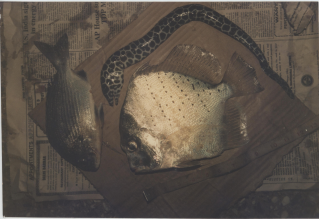

C

A

M

C

C

WORTH
GALLERY

NOTE : No liability that shall be against the company for loss or damage resulting from not, which is not collected within 60 days of delivery. Although extreme care is taken with developing. If by chance the liability is limited to the replacement of raw material

FOR LAB USE

- Negative under / over / double exposed
- Negative unexpose
- Film damaged / scratched / cut piece
- Negative exposed to excessive heat
- Film Expired / fog / x-Rays Fog / Light Fog / Wet / Out of Focus
- Others