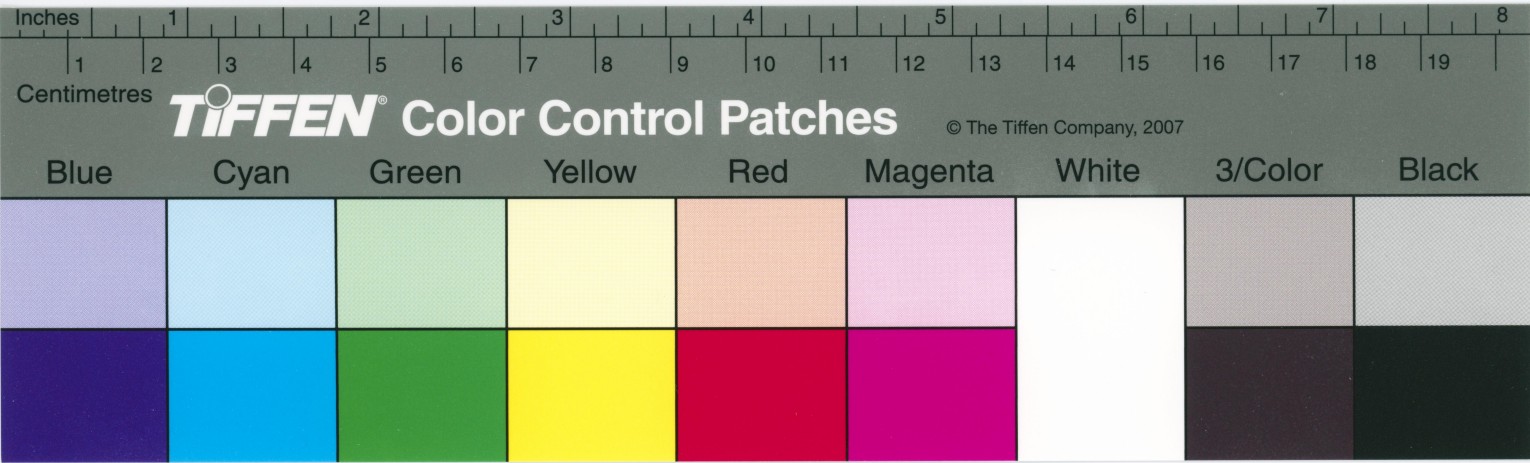

Centimetres 1 2 3 4 5 6 7 8 9 10 11 12 13 14 15 16 17 18 19

**TIFFEN** Color Control Patches © The Tiffen Company, 2007

Blue Cyan Green Yellow Red Magenta White 3/Color Black

Inches 1 2 3 4 5 6 7 8

Centimetres 1 2 3 4 5 6 7 8 9 10 11 12 13 14 15 16 17 18 19

**TIFFEN** Color Control Patches

© The Tiffen Company, 2007

Blue Cyan Green Yellow Red Magenta White 3/Color Black

**TIFFEN** Color Control Patches © The Tiffen Company, 2007

Kodak  
PAPER

Kodak  
PAPER

Kodak  
PAPER