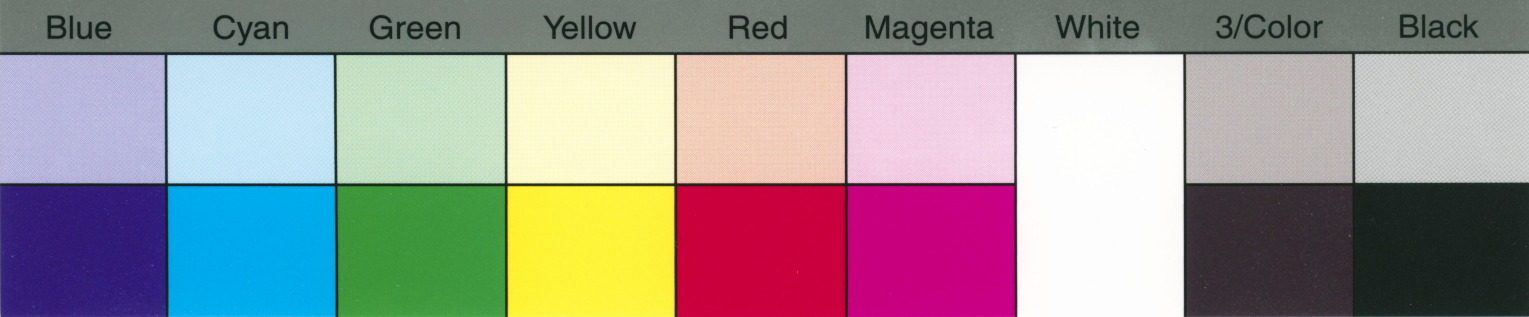

Inches 1 2 3 4 5 6 7 8

Centimetres 1 2 3 4 5 6 7 8 9 10 11 12 13 14 15 16 17 18 19

**TIFFEN** Color Control Patches

© The Tiffen Company, 2007

Blue Cyan Green Yellow Red Magenta White 3/Color Black

Inches 1 2 3 4 5 6 7 8

Centimetres 1 2 3 4 5 6 7 8 9 10 11 12 13 14 15 16 17 18 19

**TIFFEN** Color Control Patches © The Tiffen Company, 2007

Blue Cyan Green Yellow Red Magenta White 3/Color Black

Inches 1 2 3 4 5 6 7 8

Centimetres 1 2 3 4 5 6 7 8 9 10 11 12 13 14 15 16 17 18 19

**TIFFEN** Color Control Patches

© The Tiffen Company, 2007

Blue Cyan Green Yellow Red Magenta White 3/Color Black

**TIFFEN** Color Control Patches © The Tiffen Company, 2007

Kodak  
PAPER

Kodak  
PAPER

Kodak  
PAPER

Green

Yellow

Red

Magenta

White

3/Color

Black

**TIFFEN** Color Control Patches