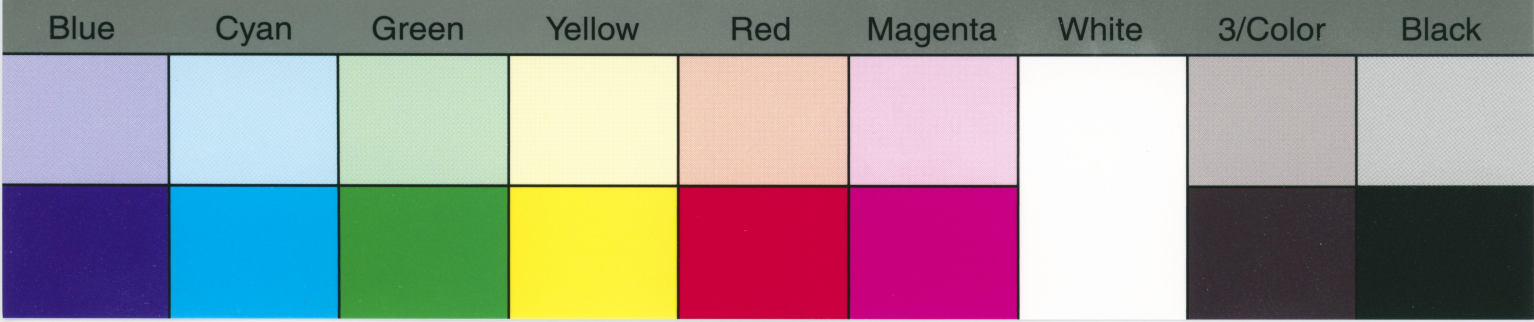

Centimetres **TIFFEN** Color Control Patches © The Tiffen Company, 2007

Inches 1 2 3 4 5 6 7 8

Centimetres

**TIFFEN** Color Control Patches

© The Tiffen Company, 2007

Blue Cyan Green Yellow Red Magenta White 3/Color Black

Inches 1 2 3 4 5 6 7 8

Centimetres 1 2 3 4 5 6 7 8 9 10 11 12 13 14 15 16 17 18 19

**TIFFEN** Color Control Patches

© The Tiffen Company, 2007

Blue Cyan Green Yellow Red Magenta White 3/Color Black

Inches 1 2 3 4 5 6 7 8

Centimetres 1 2 3 4 5 6 7 8 9 10 11 12 13 14 15 16 17 18 19

**TIFFEN** Color Control Patches © The Tiffen Company, 2007

Blue Cyan Green Yellow Red Magenta White 3/Color Black

Inches 1 2 3 4 5 6 7 8

Centimetres 1 2 3 4 5 6 7 8 9 10 11 12 13 14 15 16 17 18 19

Green

Yellow

Red

Magenta

White

3/Color

Black

**TIFFEN** Color Control Patches