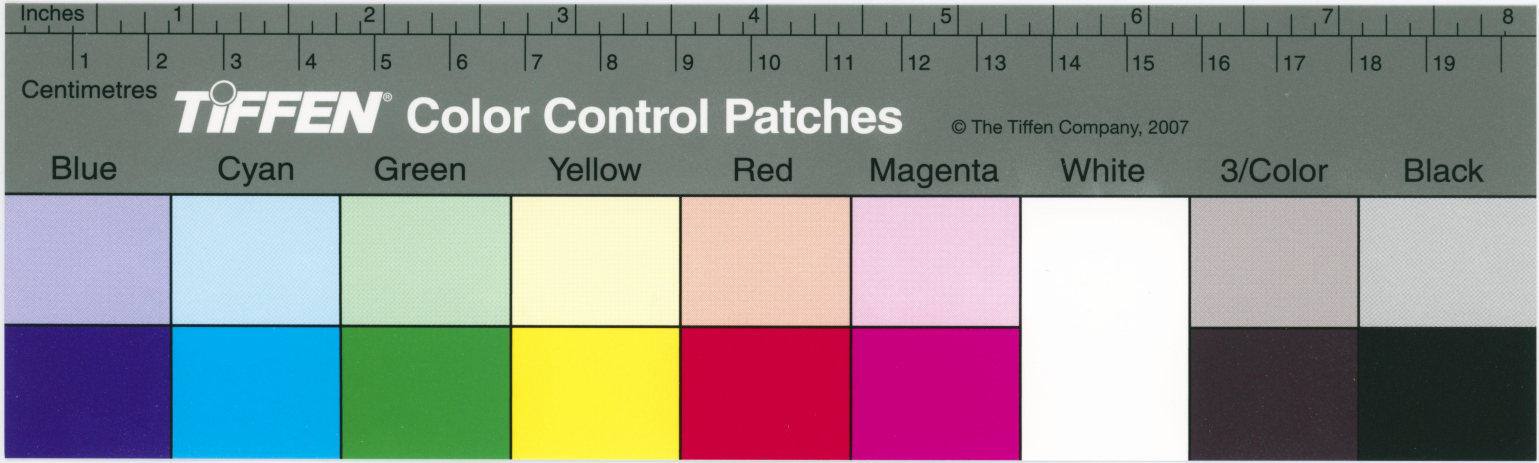

Inches 1 2 3 4 5 6 7 8

Centimetres 1 2 3 4 5 6 7 8 9 10 11 12 13 14 15 16 17 18 19

**TIFFEN** Color Control Patches

© The Tiffen Company, 2007

Blue Cyan Green Yellow Red Magenta White 3/Color Black

Inches 1 2 3 4 5 6 7 8

Centimetres 1 2 3 4 5 6 7 8 9 10 11 12 13 14 15 16 17 18 19

**TIFFEN** Color Control Patches © The Tiffen Company, 2007

Blue Cyan Green Yellow Red Magenta White 3/Color Black

Inches 1 2 3 4 5 6 7 8

Centimetres 1 2 3 4 5 6 7 8 9 10 11 12 13 14 15 16 17 18 19