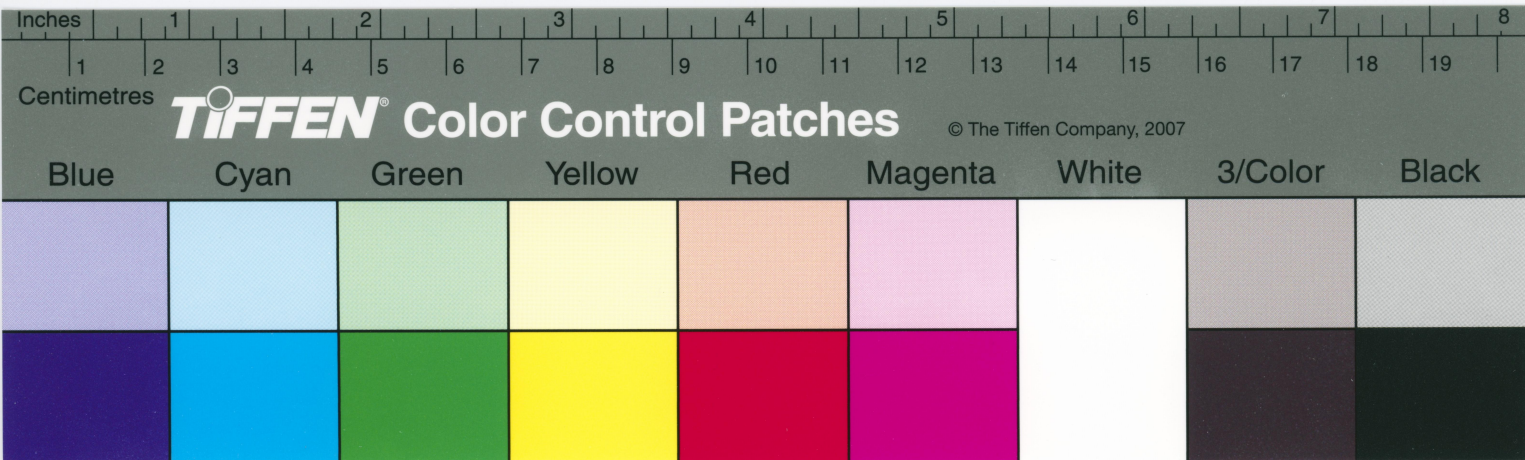

Inches 1 2 3 4 5 6 7 8

Centimetres 1 2 3 4 5 6 7 8 9 10 11 12 13 14 15 16 17 18 19

**TIFFEN** Color Control Patches

© The Tiffen Company, 2007

Blue Cyan Green Yellow Red Magenta White 3/Color Black

Inches 1 2 3 4 5 6 7 8

Centimetres 1 2 3 4 5 6 7 8 9 10 11 12 13 14 15 16 17 18 19

**TIFFEN** Color Control Patches © The Tiffen Company, 2007

Blue Cyan Green Yellow Red Magenta White 3/Color Black

Inches 1 2 3 4 5 6 7 8

Centimetres 1 2 3 4 5 6 7 8 9 10 11 12 13 14 15 16 17 18 19