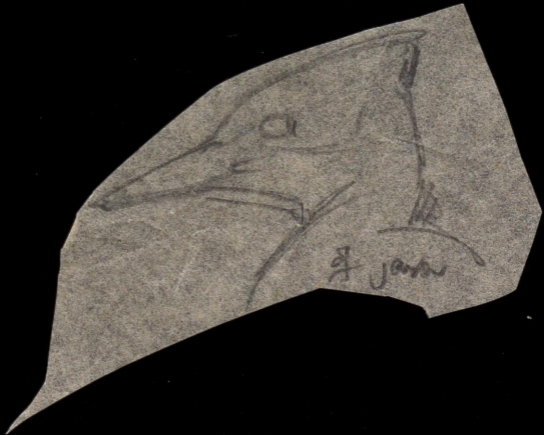

GREEN / YELLOW
D / PECKER S

Passer
✕

♀ shani

20/100
①

Lem yellow

10/11

P-14

♀ jarvis

5 May 1912

J. Lawrence
S

5
St. W. W. W.

Sealy's

beak
yellow

7

beak
yellow