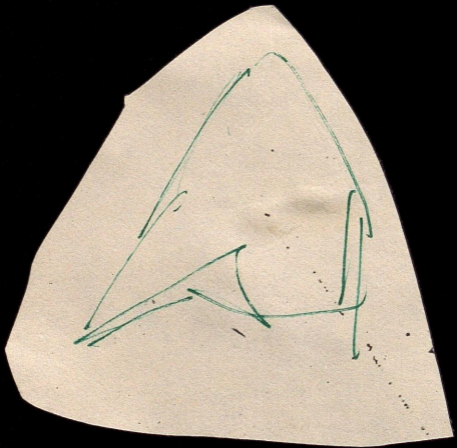

GREEN / YELLOW
D / PECKER S

Passer
✕

♀ shani

20/100
①

Lem yellow

10/11

P-14

♀ jarvis

5 May 1912

J. Lawrence
S

5
St. W. W. W.

Sealy's

beak
yellow

7

beak
yellow