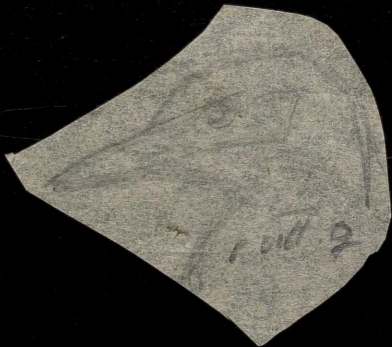

GREEN / YELLOW
D / PECKER S

Passer
✕

♀ shani

20/100
①

Lem yellow

10/11

P-14

♀ jarvis

5 May 1912

J. Lawrence
S

5
St. W. W. W.

Sealy's

beak
yellow

7

beak
yellow