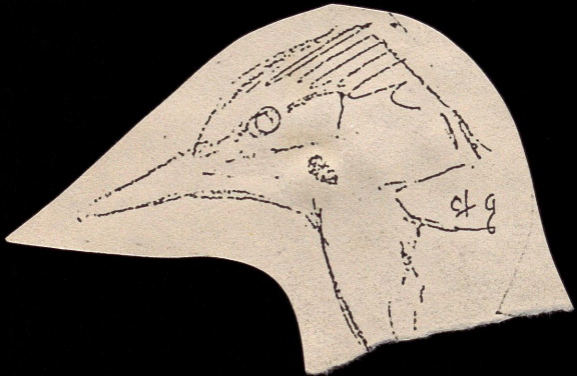

GREEN / YELLOW
D / PECKER S

Passer
✕

♀ shani

20/100
①

Lem yellow

10/11

P-14

♀ jarvis

5 May 1912

J. Lawrence
S

5
St. W. W. W.

Sealy's

beak
yellow

7

beak
yellow