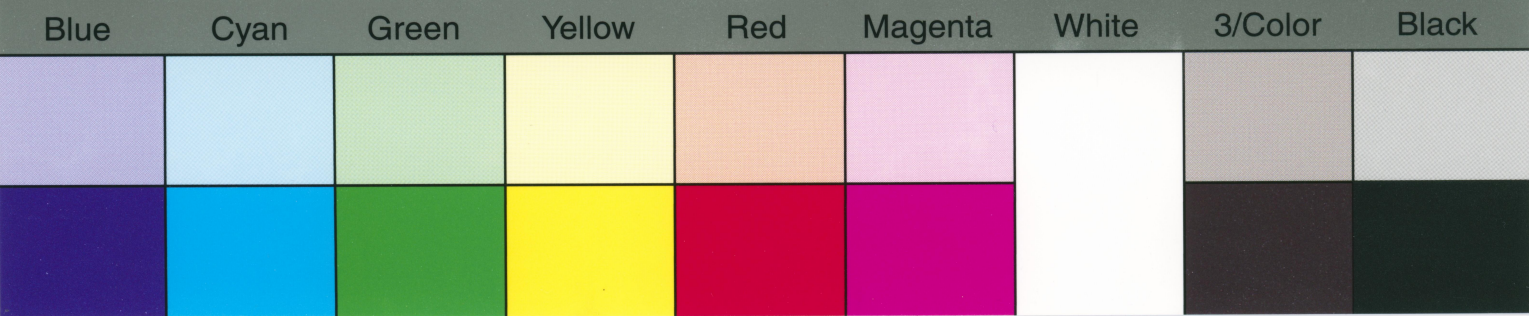

Inches 1 2 3 4 5 6 7 8

Centimetres 1 2 3 4 5 6 7 8 9 10 11 12 13 14 15 16 17 18 19

TIFFEN Color Control Patches

© The Tiffen Company, 2007

Blue Cyan Green Yellow Red Magenta White 3/Color Black

TIFFEN Color Control Patches

© The Tiffen Company, 2007

Centimetres **TIFFEN** Color Control Patches © The Tiffen Company, 2007

TIFFEN Color Control Patches © The Tiffen Company, 2007

Blue Cyan Green Yellow Red Magenta White 3/Color Black

TIFFEN Color Control Patches

© The Tiffen Company, 2007

Centimetres **TIFFEN** Color Control Patches © The Tiffen Company, 2007

Blue	Cyan	Green	Yellow	Red	Magenta	White	3/Color	Black
------	------	-------	--------	-----	---------	-------	---------	-------

© The Tiffen Company, 2007

Blue	Cyan	Green	Yellow	Red	Magenta	White	3/Color	Black