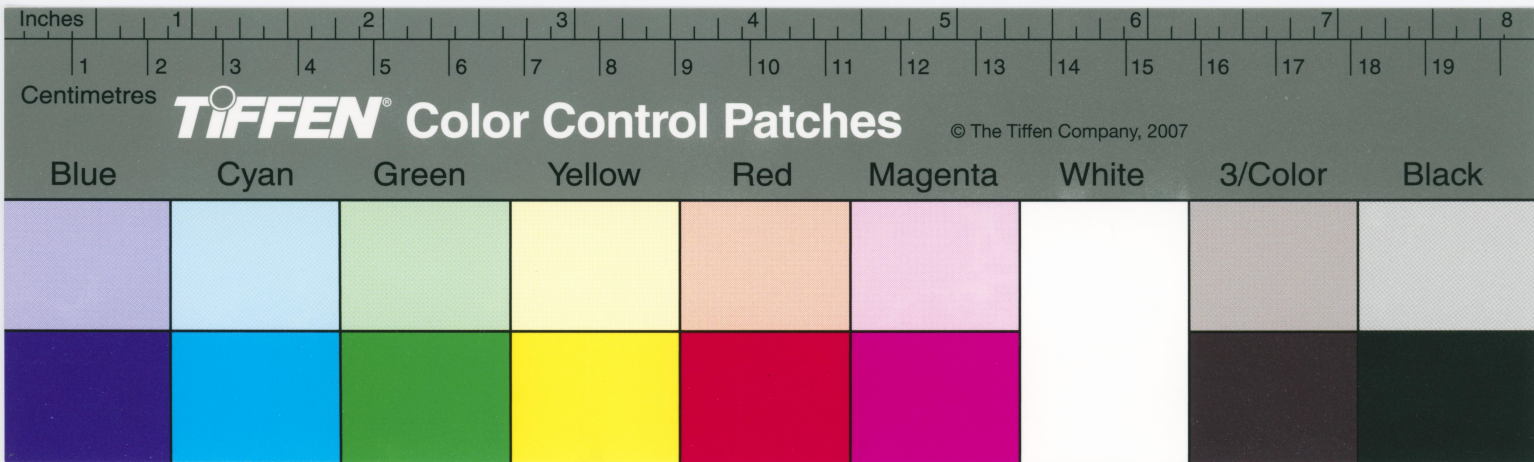

TIFFEN Color Control Patches

© The Tiffen Company, 2007

Centimetres **TIFFEN** Color Control Patches © The Tiffen Company, 2007

Blue	Cyan	Green	Yellow	Red	Magenta	White	3/Color	Black
------	------	-------	--------	-----	---------	-------	---------	-------

0153

Investigating 2001
Bhuj earthquake
Kusala K.P. Rajendran

Inches 1 2 3 4 5 6 7 8

Centimetres 1 2 3 4 5 6 7 8 9 10 11 12 13 14 15 16 17 18 19

TIFFEN Color Control Patches

© The Tiffen Company, 2007

Blue Cyan Green Yellow Red Magenta White 3/Color Black

Centimetres **TIFFEN** Color Control Patches © The Tiffen Company, 2007

Blue	Cyan	Green	Yellow	Red	Magenta	White	3/Color	Black
------	------	-------	--------	-----	---------	-------	---------	-------

Centimetres