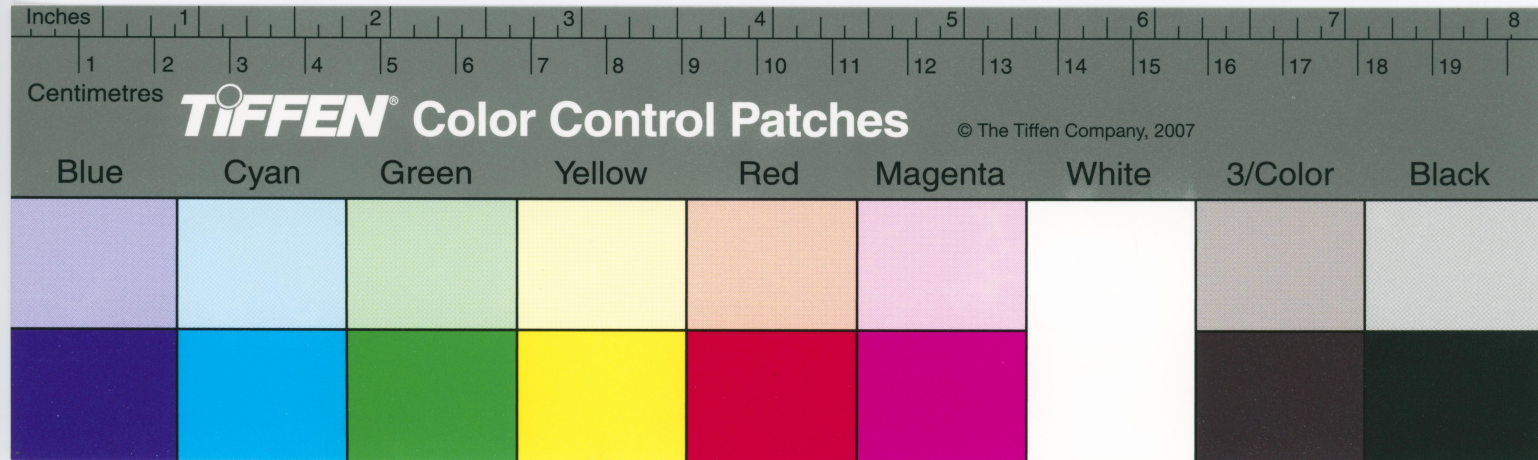

TIFFEN Color Control Patches

© The Tiffen Company, 2007

Centimetres **TIFFEN** Color Control Patches © The Tiffen Company, 2007

Blue	Cyan	Green	Yellow	Red	Magenta	White	3/Color	Black
------	------	-------	--------	-----	---------	-------	---------	-------

0153

Investigating 2001
Bhuj earthquake
Kusala K.P. Rajendran

Inches 1 2 3 4 5 6 7 8

Centimetres 1 2 3 4 5 6 7 8 9 10 11 12 13 14 15 16 17 18 19

TIFFEN Color Control Patches

© The Tiffen Company, 2007

Blue Cyan Green Yellow Red Magenta White 3/Color Black

Centimetres **TIFFEN** Color Control Patches © The Tiffen Company, 2007

Blue	Cyan	Green	Yellow	Red	Magenta	White	3/Color	Black
------	------	-------	--------	-----	---------	-------	---------	-------

Centimetres