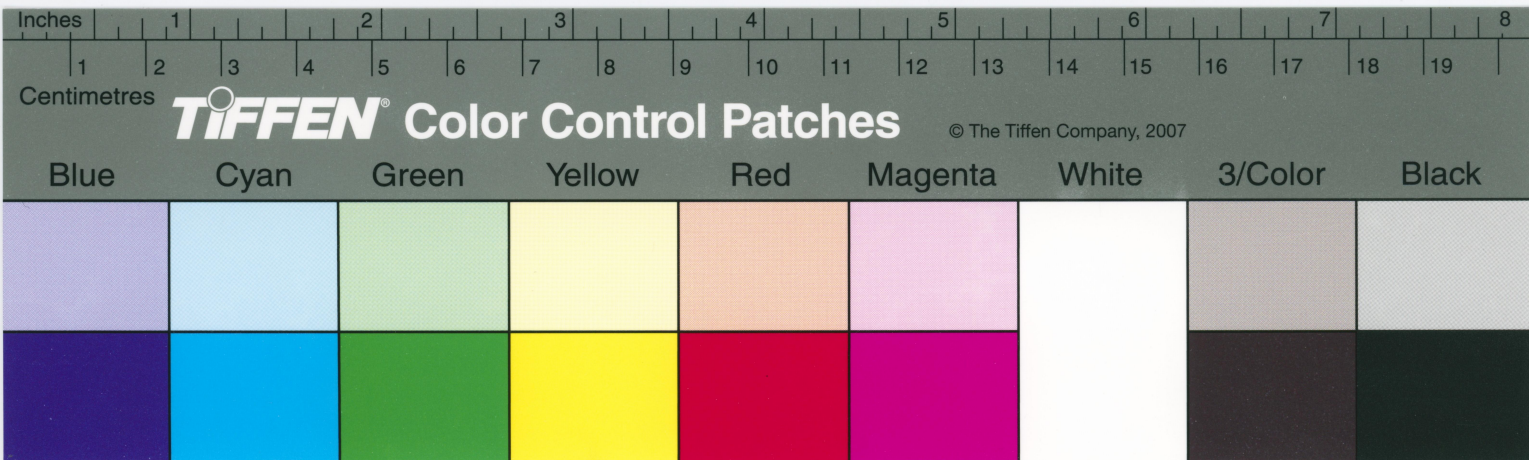

Centimetres **TIFFEN** Color Control Patches © The Tiffen Company, 2007

Blue	Cyan	Green	Yellow	Red	Magenta	White	3/Color	Black
------	------	-------	--------	-----	---------	-------	---------	-------

Centimetres

TIFFEN® Color Control Patches

© The Tiffen Company, 2007

Blue Cyan Green Yellow Red Magenta White 3/Color Black

Inches 1 2 3 4 5 6 7 8

Centimetres 1 2 3 4 5 6 7 8 9 10 11 12 13 14 15 16 17 18 19

TIFFEN Color Control Patches