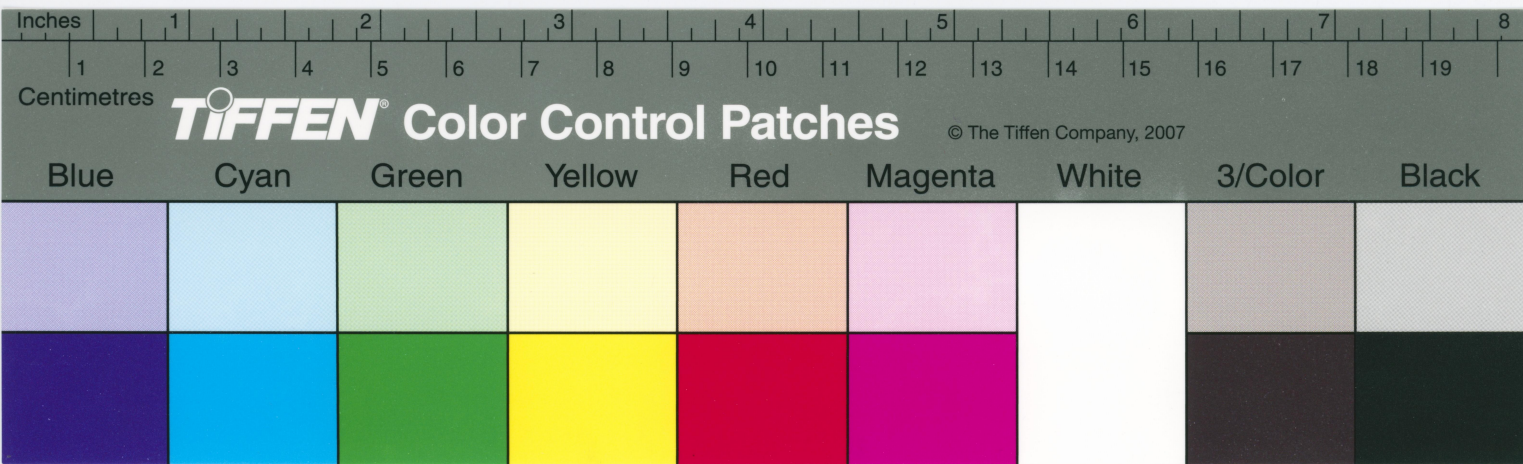

© The Tiffen Company, 2007

Centimetres **TIFFEN** Color Control Patches © The Tiffen Company, 2007

TIFFEN Color Control Patches © The Tiffen Company, 2007

Blue Cyan Green Yellow Red Magenta White 3/Color Black

TIFFEN Color Control Patches

© The Tiffen Company, 2007

Centimetres **TIFFEN** Color Control Patches © The Tiffen Company, 2007

Blue	Cyan	Green	Yellow	Red	Magenta	White	3/Color	Black
------	------	-------	--------	-----	---------	-------	---------	-------