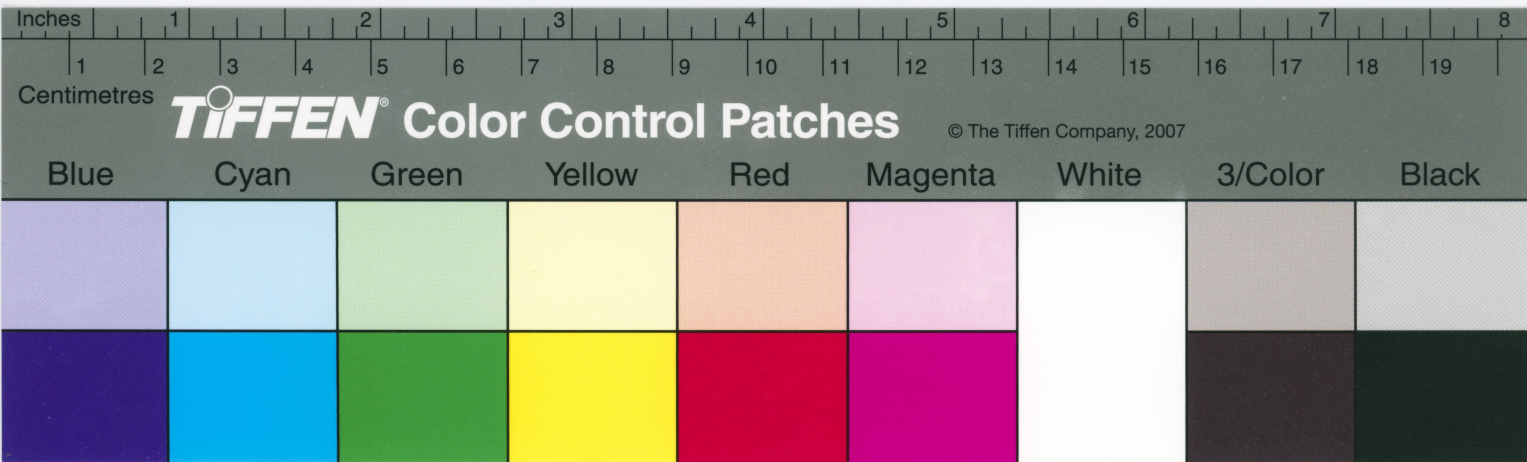

Centimetres **TIFFEN** Color Control Patches © The Tiffen Company, 2007

Blue	Cyan	Green	Yellow	Red	Magenta	White	3/Color	Black
------	------	-------	--------	-----	---------	-------	---------	-------

Centimetres

TIFFEN® Color Control Patches

© The Tiffen Company, 2007

Blue Cyan Green Yellow Red Magenta White 3/Color Black

Inches 1 2 3 4 5 6 7 8

Centimetres 1 2 3 4 5 6 7 8 9 10 11 12 13 14 15 16 17 18 19

TIFFEN Color Control Patches

© The Tiffen Company, 2007

Blue Cyan Green Yellow Red Magenta White 3/Color Black

TIFFEN Color Control Patches

© The Tiffen Company, 2007

Blue	Cyan	Green	Yellow	Red	Magenta	White	3/Color	Black

TIFFEN Color Control Patches