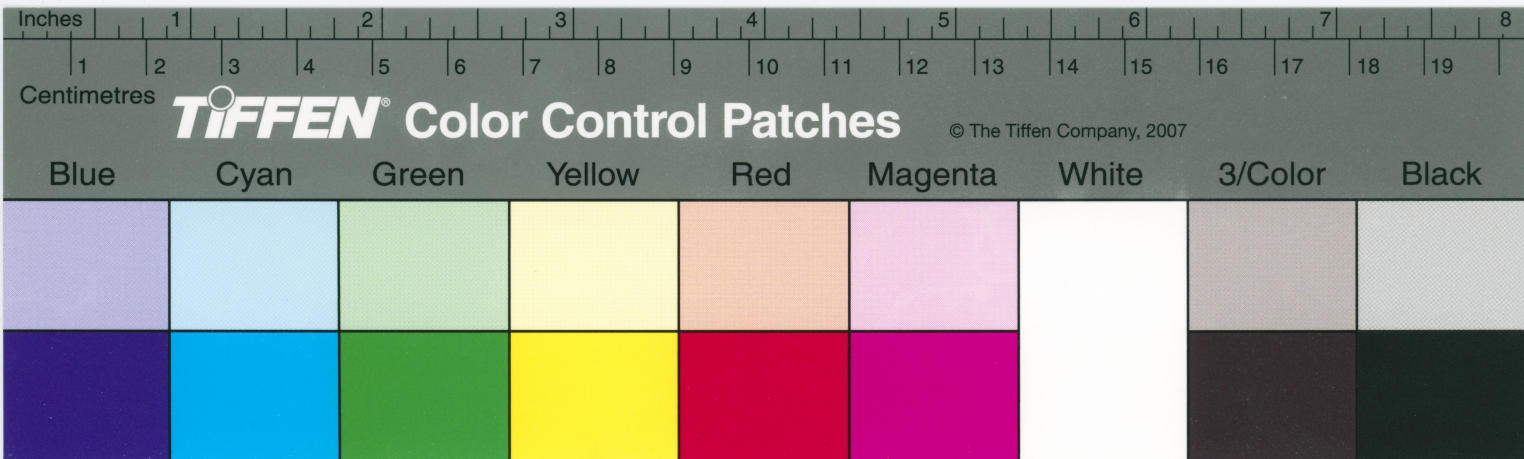

© The Tiffen Company, 2007

Centimetres **TIFFEN** Color Control Patches © The Tiffen Company, 2007

TIFFEN Color Control Patches © The Tiffen Company, 2007

Blue Cyan Green Yellow Red Magenta White 3/Color Black

TIFFEN Color Control Patches

© The Tiffen Company, 2007

Centimetres **TIFFEN** Color Control Patches © The Tiffen Company, 2007

Blue	Cyan	Green	Yellow	Red	Magenta	White	3/Color	Black
------	------	-------	--------	-----	---------	-------	---------	-------