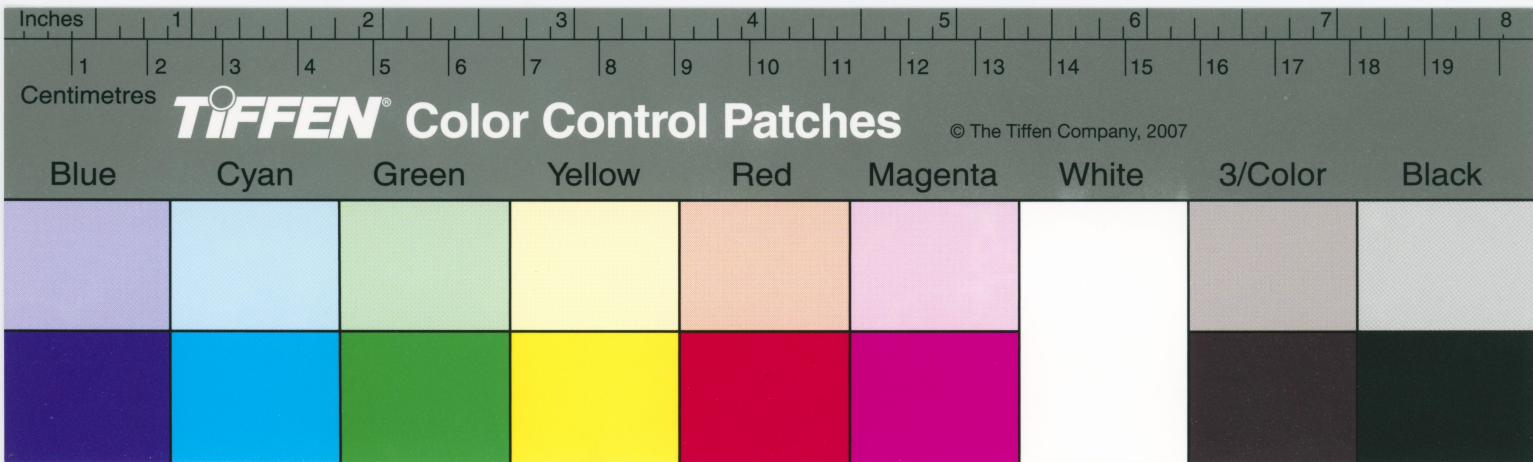

TIFFEN Color Control Patches

© The Tiffen Company, 2007

Centimetres **TIFFEN** Color Control Patches © The Tiffen Company, 2007

Blue	Cyan	Green	Yellow	Red	Magenta	White	3/Color	Black
------	------	-------	--------	-----	---------	-------	---------	-------

0153

Investigating 2001
Bhuj earthquake
Kusala K.P. Rajendran

Inches 1 2 3 4 5 6 7 8

Centimetres 1 2 3 4 5 6 7 8 9 10 11 12 13 14 15 16 17 18 19

TIFFEN Color Control Patches

© The Tiffen Company, 2007

Blue Cyan Green Yellow Red Magenta White 3/Color Black

Centimetres **TIFFEN** Color Control Patches © The Tiffen Company, 2007

Blue	Cyan	Green	Yellow	Red	Magenta	White	3/Color	Black
------	------	-------	--------	-----	---------	-------	---------	-------

Centimetres