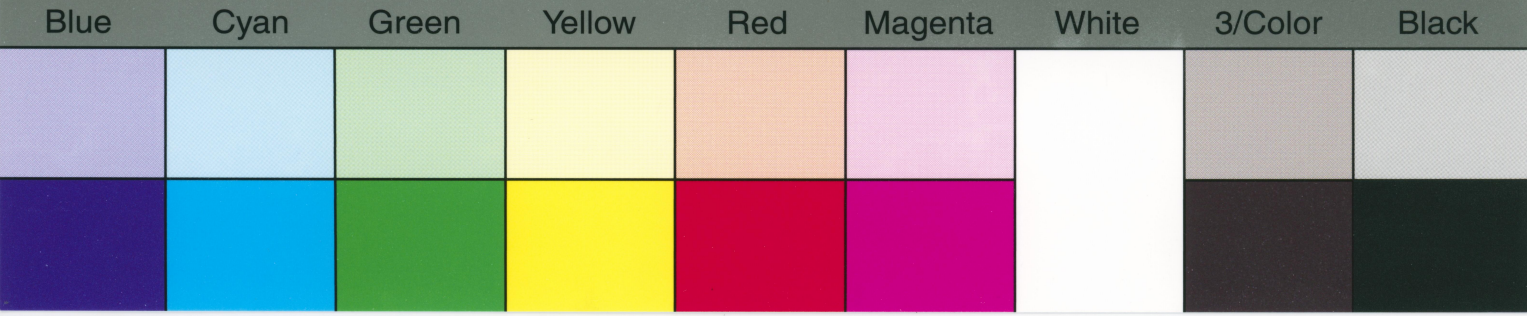

Inches 1 2 3 4 5 6 7 8

Centimetres 1 2 3 4 5 6 7 8 9 10 11 12 13 14 15 16 17 18 19

TIFFEN Color Control Patches

© The Tiffen Company, 2007

Blue Cyan Green Yellow Red Magenta White 3/Color Black

TIFFEN Color Control Patches

© The Tiffen Company, 2007

Centimetres **TIFFEN** Color Control Patches © The Tiffen Company, 2007

TIFFEN Color Control Patches © The Tiffen Company, 2007

Blue Cyan Green Yellow Red Magenta White 3/Color Black

TIFFEN Color Control Patches

© The Tiffen Company, 2007

Centimetres **TIFFEN** Color Control Patches © The Tiffen Company, 2007

Blue	Cyan	Green	Yellow	Red	Magenta	White	3/Color	Black
------	------	-------	--------	-----	---------	-------	---------	-------