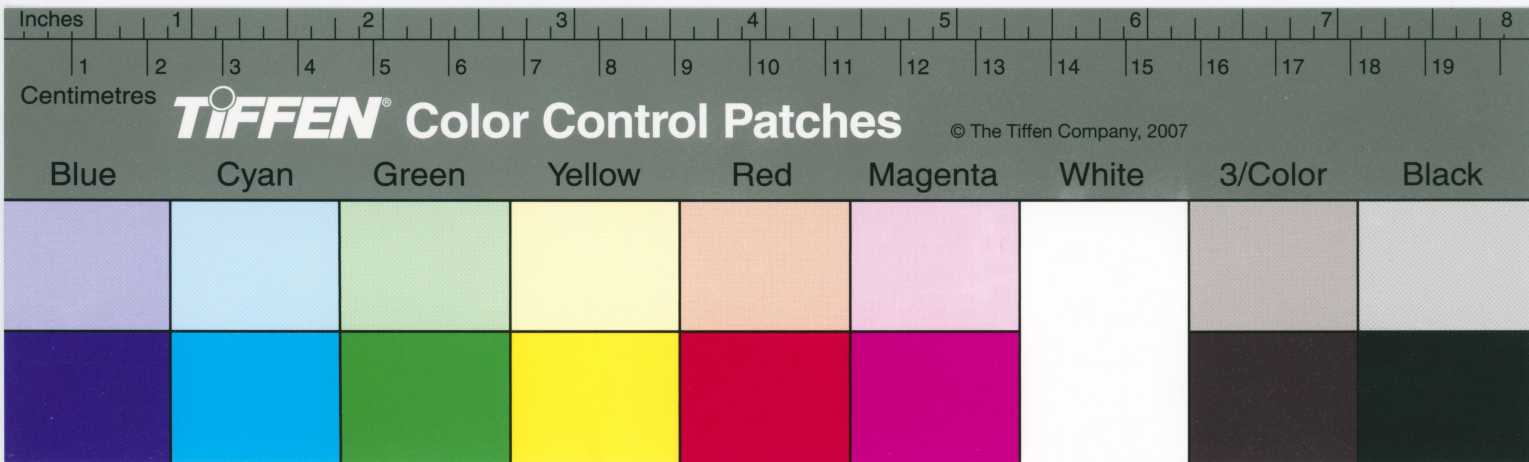

© The Tiffen Company, 2007

Centimetres **TIFFEN** Color Control Patches © The Tiffen Company, 2007

TIFFEN Color Control Patches © The Tiffen Company, 2007

Blue Cyan Green Yellow Red Magenta White 3/Color Black

TIFFEN Color Control Patches

© The Tiffen Company, 2007

Centimetres **TIFFEN** Color Control Patches © The Tiffen Company, 2007

Blue	Cyan	Green	Yellow	Red	Magenta	White	3/Color	Black
------	------	-------	--------	-----	---------	-------	---------	-------