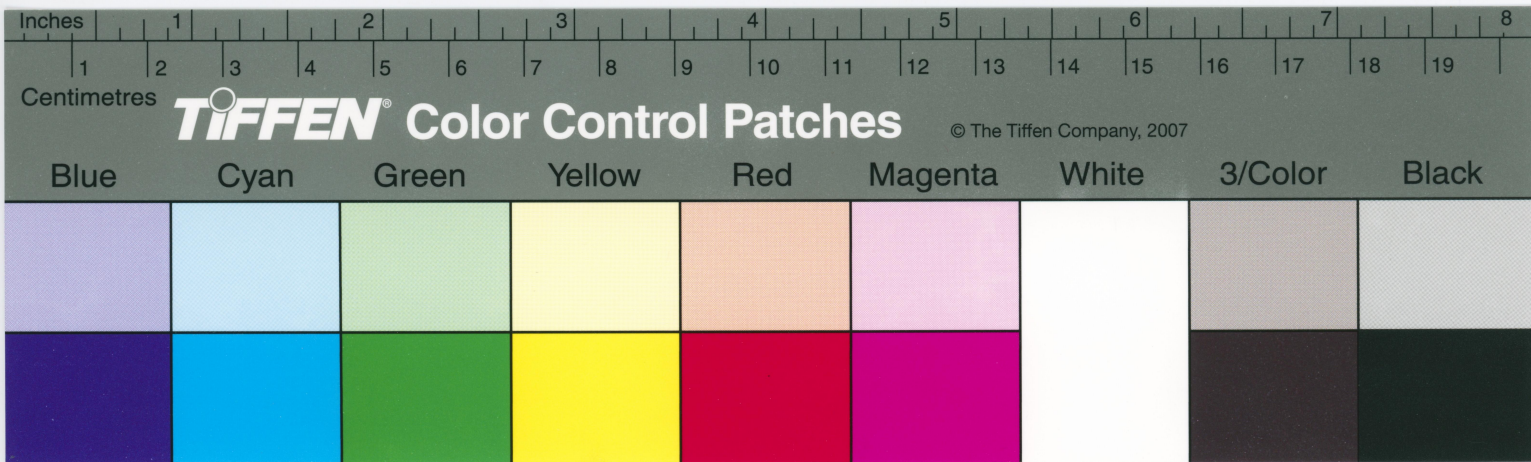

0153

Investigating 2001
Bhuj earthquake
Kusala K.P. Rajendran

Inches 1 2 3 4 5 6 7 8

Centimetres 1 2 3 4 5 6 7 8 9 10 11 12 13 14 15 16 17 18 19

TIFFEN Color Control Patches

© The Tiffen Company, 2007

Blue Cyan Green Yellow Red Magenta White 3/Color Black

Centimetres **TIFFEN** Color Control Patches © The Tiffen Company, 2007

Blue	Cyan	Green	Yellow	Red	Magenta	White	3/Color	Black
------	------	-------	--------	-----	---------	-------	---------	-------

Centimetres