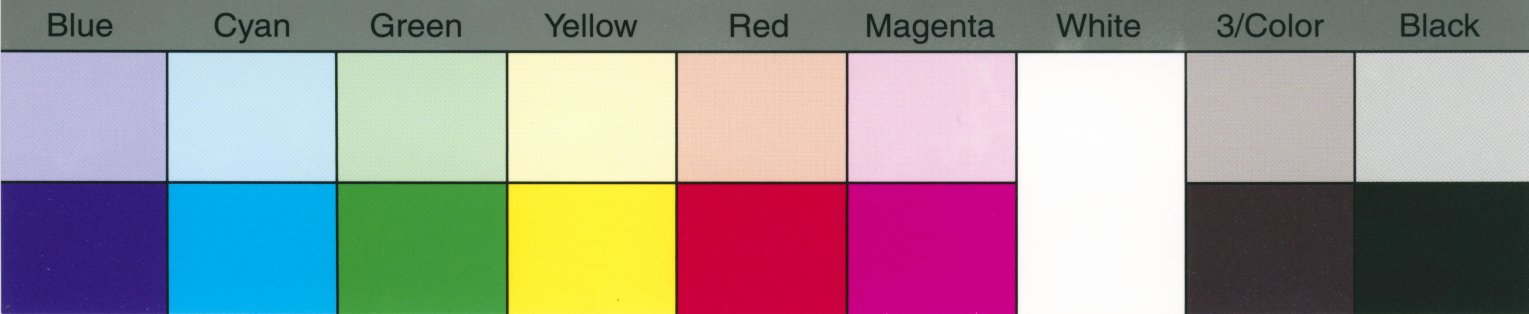

Inches 1 2 3 4 5 6 7 8

Centimetres 1 2 3 4 5 6 7 8 9 10 11 12 13 14 15 16 17 18 19

TIFFEN Color Control Patches

© The Tiffen Company, 2007

Blue Cyan Green Yellow Red Magenta White 3/Color Black

TIFFEN Color Control Patches

© The Tiffen Company, 2007

Centimetres **TIFFEN** Color Control Patches © The Tiffen Company, 2007

TIFFEN Color Control Patches © The Tiffen Company, 2007

Blue Cyan Green Yellow Red Magenta White 3/Color Black

TIFFEN Color Control Patches

© The Tiffen Company, 2007

Centimetres **TIFFEN** Color Control Patches © The Tiffen Company, 2007

Blue	Cyan	Green	Yellow	Red	Magenta	White	3/Color	Black
------	------	-------	--------	-----	---------	-------	---------	-------

© The Tiffen Company, 2007

Blue	Cyan	Green	Yellow	Red	Magenta	White	3/Color	Black