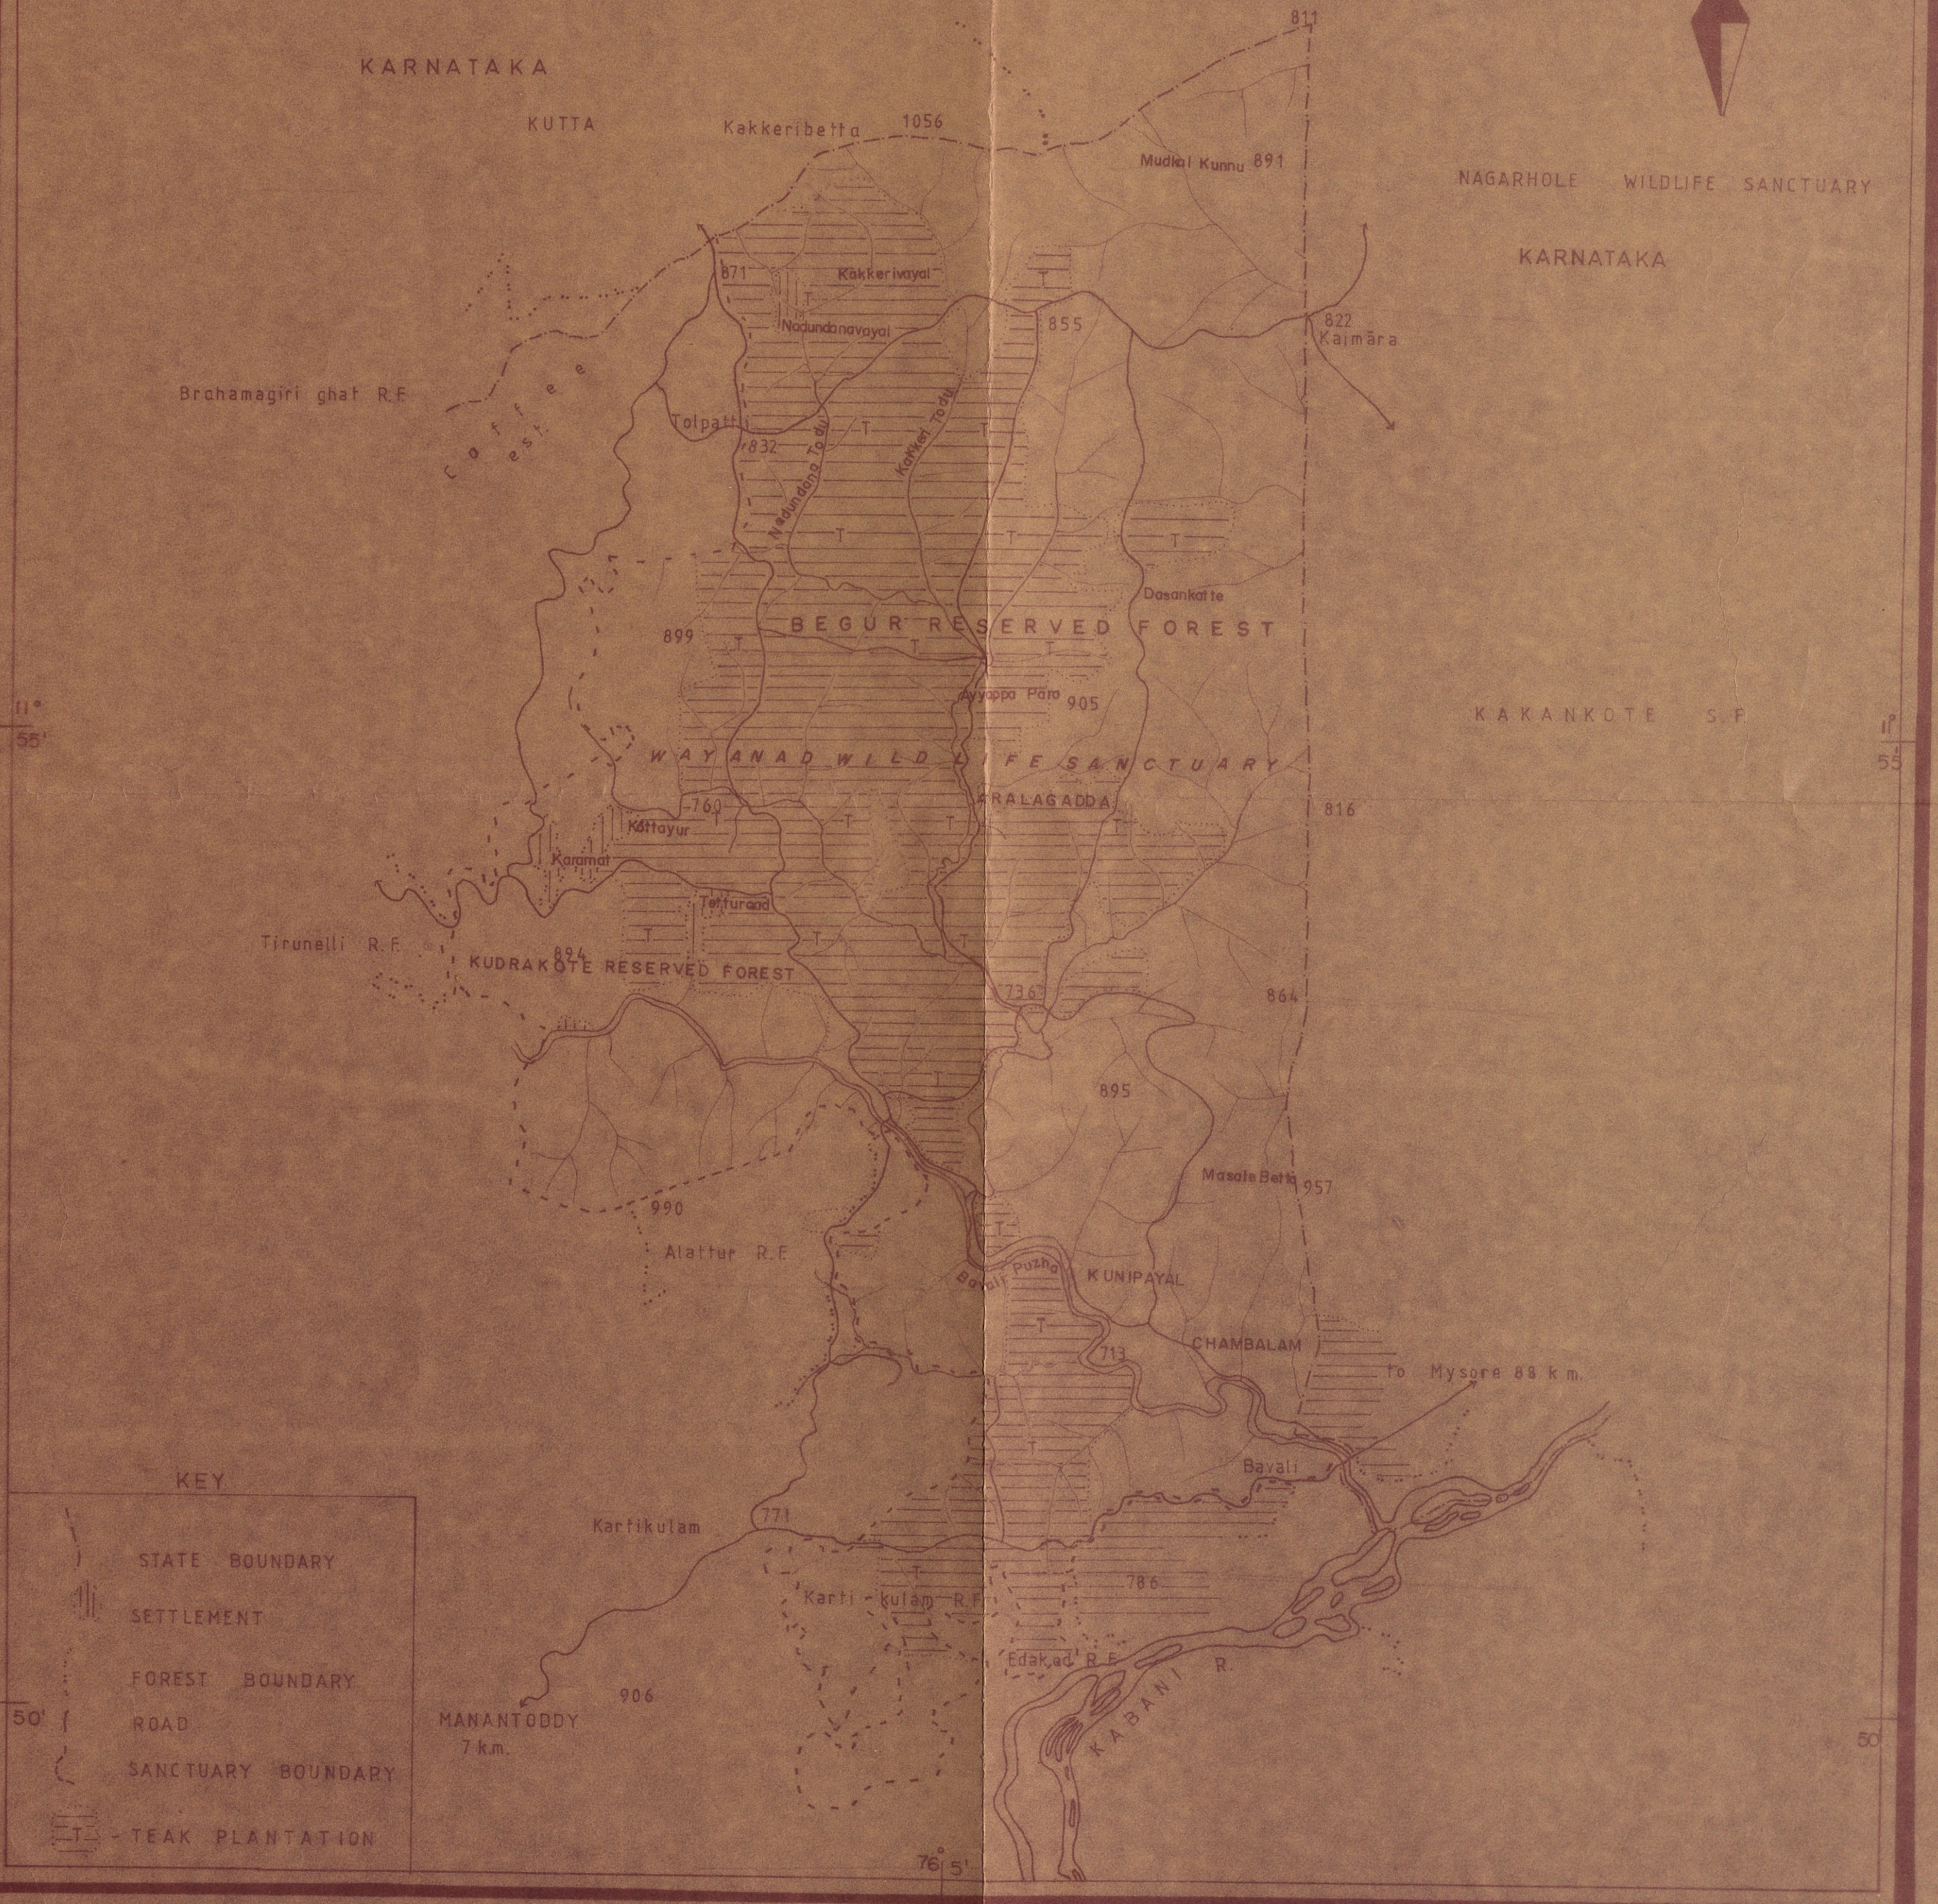

MUTHANGA RANGE.

1:50,000

- Range Boundary
- Roads
- Settlements/Enclosures
- Range H.Q.
- Proposed

WAYANAD WILDLIFE SANCTUARY-2

Scale: 2 cm = 1 km

- KEY**
- STATE BOUNDARY
 - SETTLEMENT
 - FOREST BOUNDARY
 - ROAD
 - SANCTUARY BOUNDARY
 - TEAK PLANTATION

11° 55'

11° 55'

50'

50'